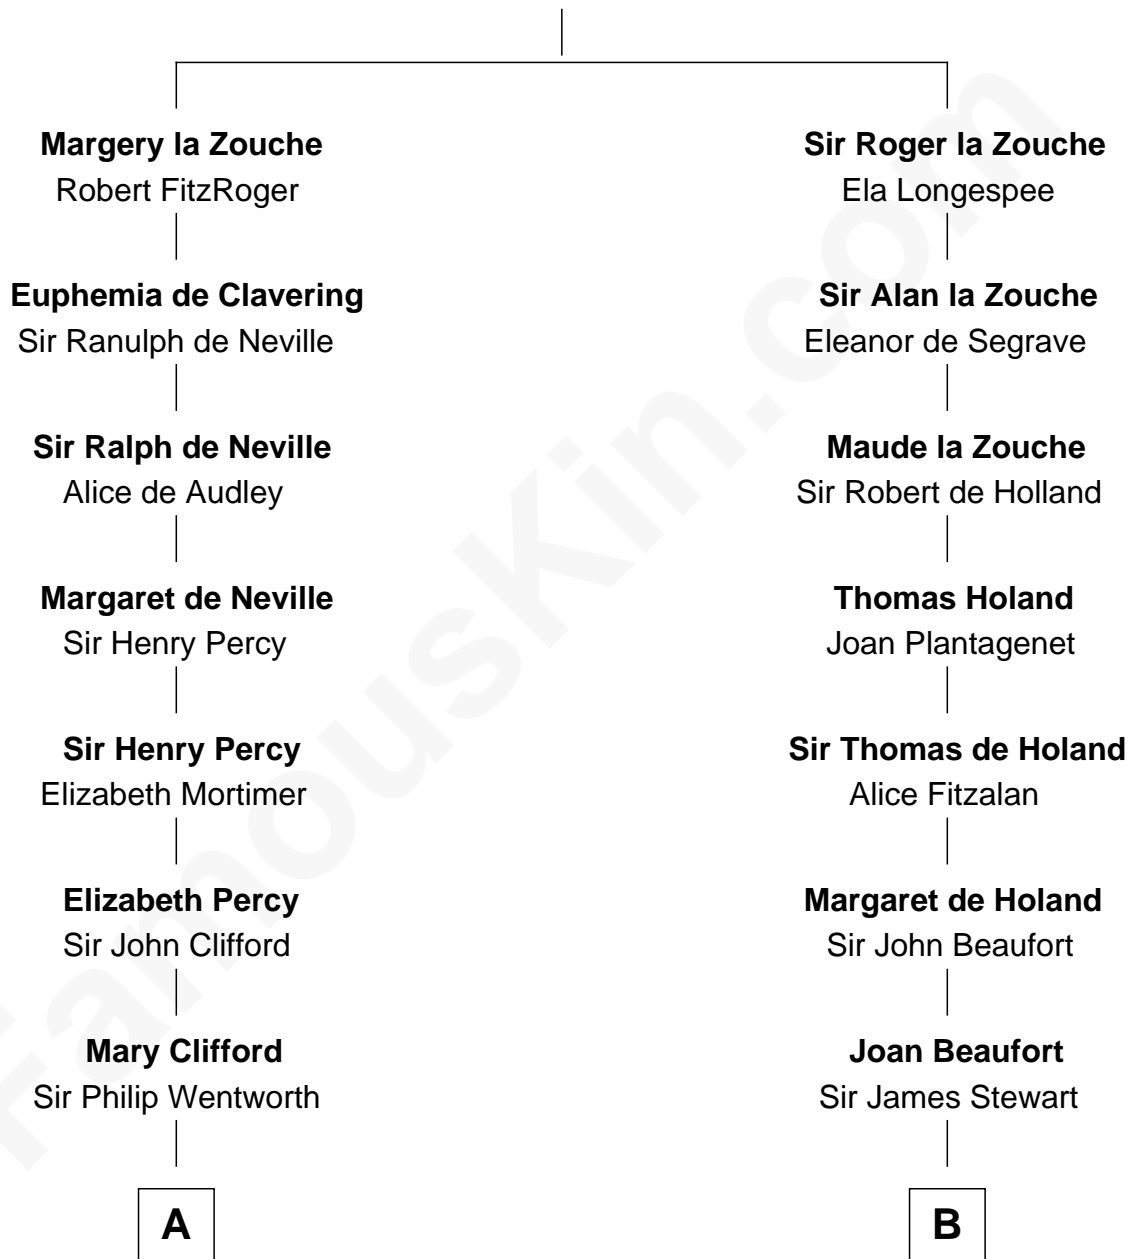

## Relationship Chart of

### Caesar Rodney

*Signer of the Declaration of Independence*

15th cousin 5 times removed of

### Theodore Roosevelt

*26th U.S. President*

**Alan la Zouche**

Ellen de Quincy

**C**

**Anne Irvine**

James Bulloch

**James Stephens Bulloch**

Martha Stewart

**Martha Bulloch**

Theodore Roosevelt

**Theodore Roosevelt**

*26th U.S. President*

FamousKin.com