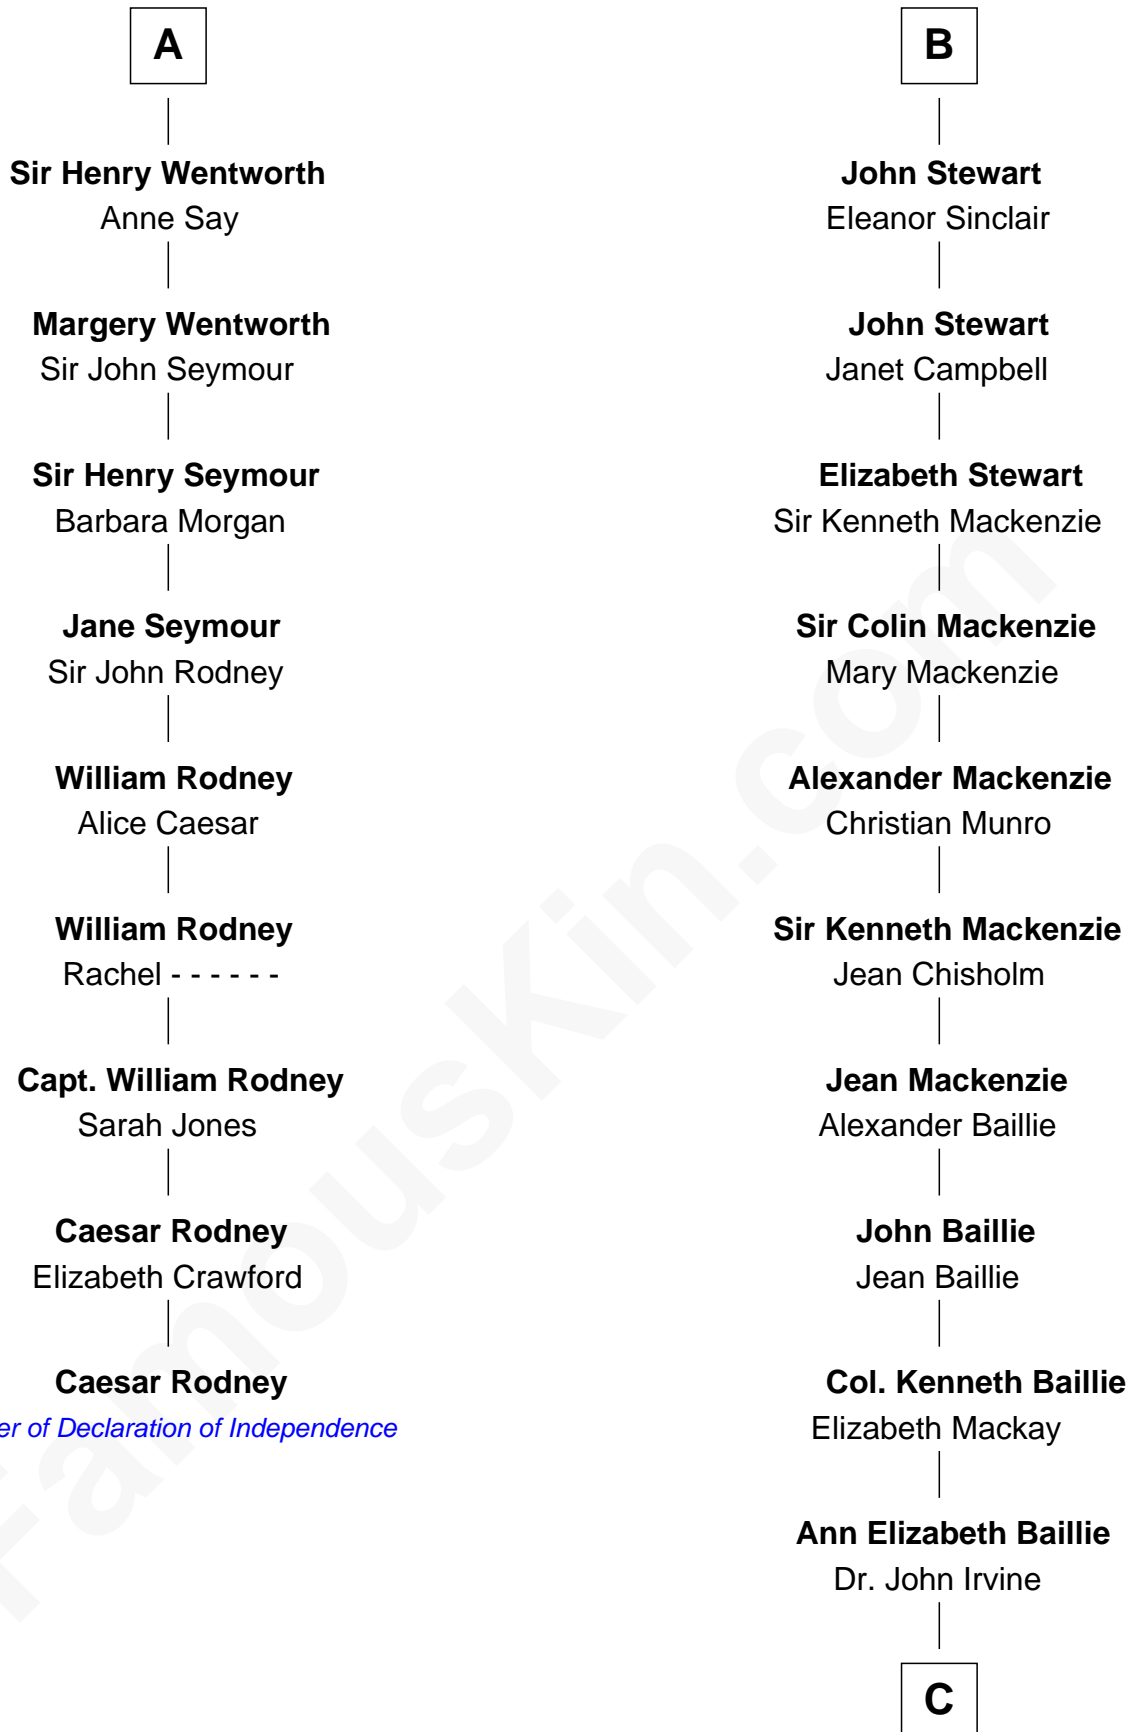

## Relationship Chart of

### Caesar Rodney

*Signer of the Declaration of Independence*

15th cousin 5 times removed of

### Theodore Roosevelt

*26th U.S. President*

**Alan la Zouche**

Ellen de Quincy

**C**

**Anne Irvine**

James Bulloch

**James Stephens Bulloch**

Martha Stewart

**Martha Bulloch**

Theodore Roosevelt

**Theodore Roosevelt**

*26th U.S. President*

FamousKin.com