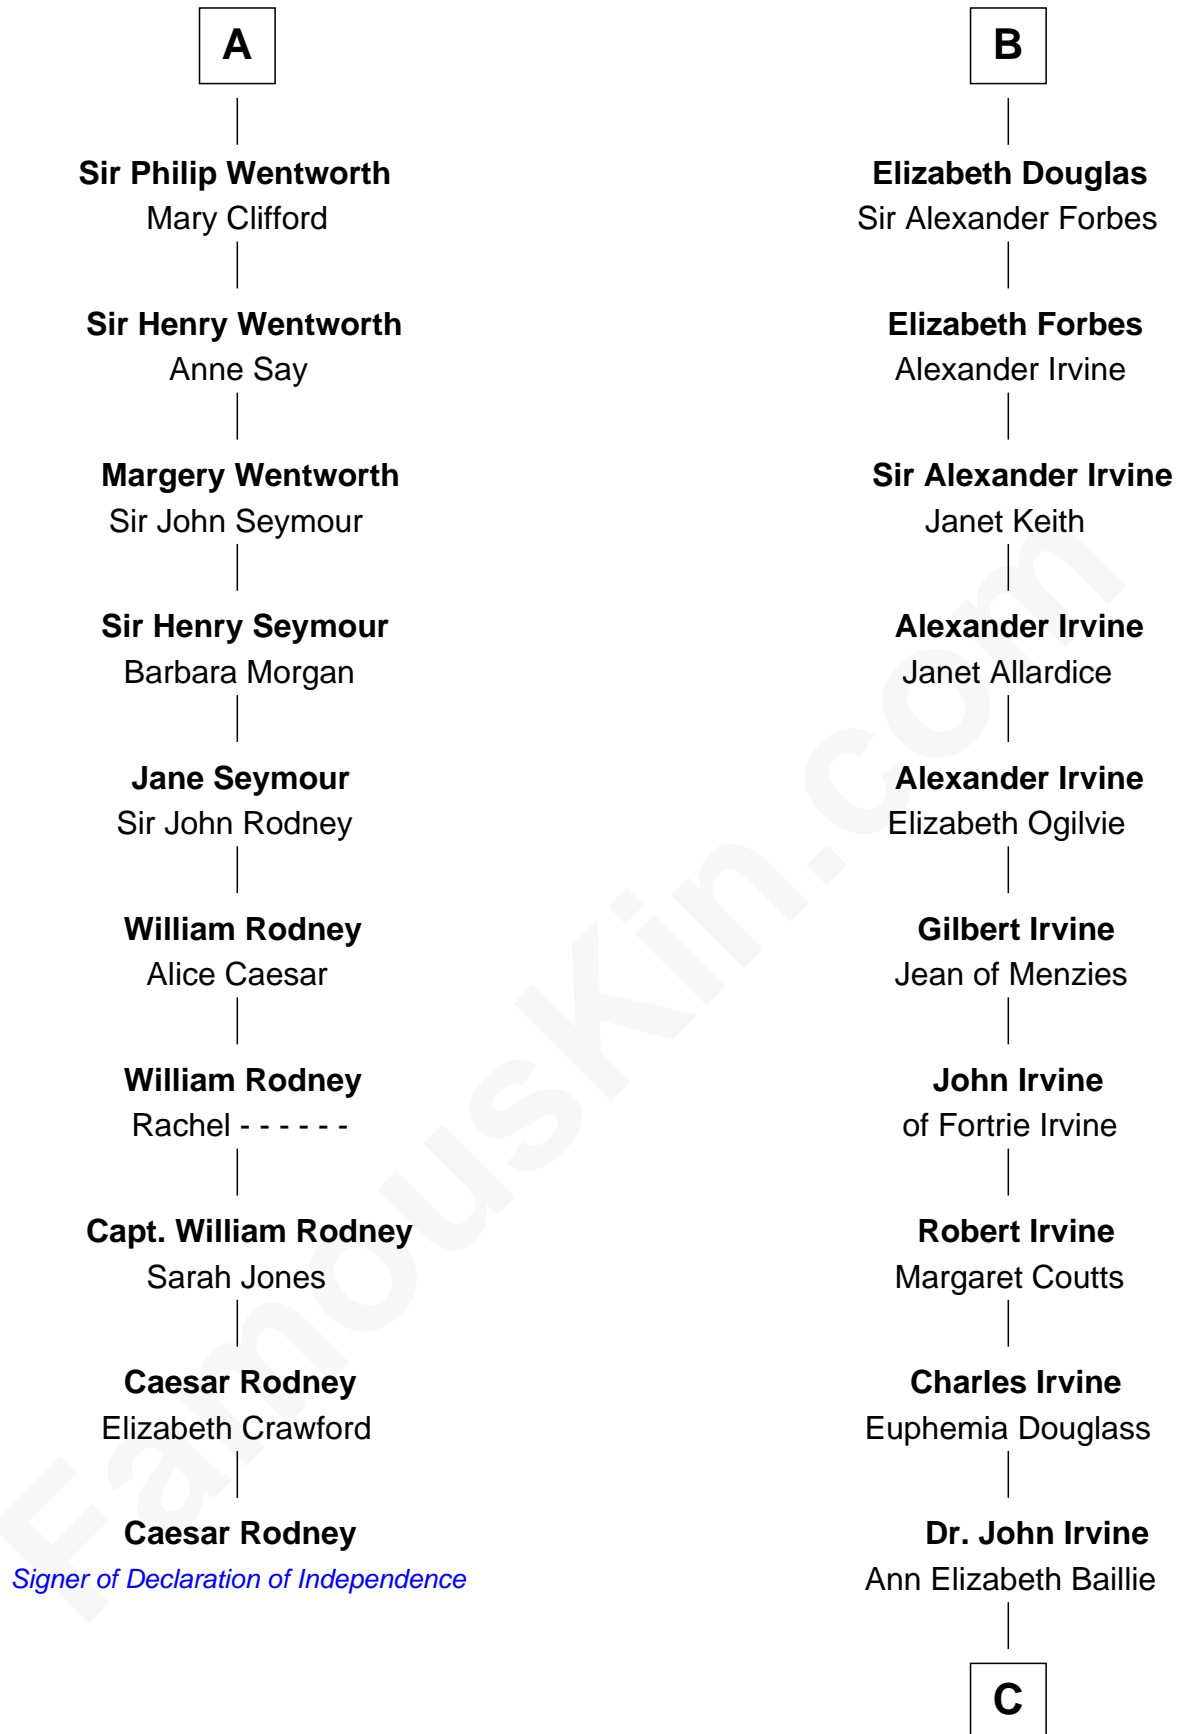

FamousKin.com

Relationship Chart of

Caesar Rodney

Signer of the Declaration of Independence

16th cousin 4 times removed of

Theodore Roosevelt

26th U.S. President

C

Anne Irvine

James Bulloch

James Stephens Bulloch

Martha Stewart

Martha Bulloch

Theodore Roosevelt

Theodore Roosevelt

26th U.S. President