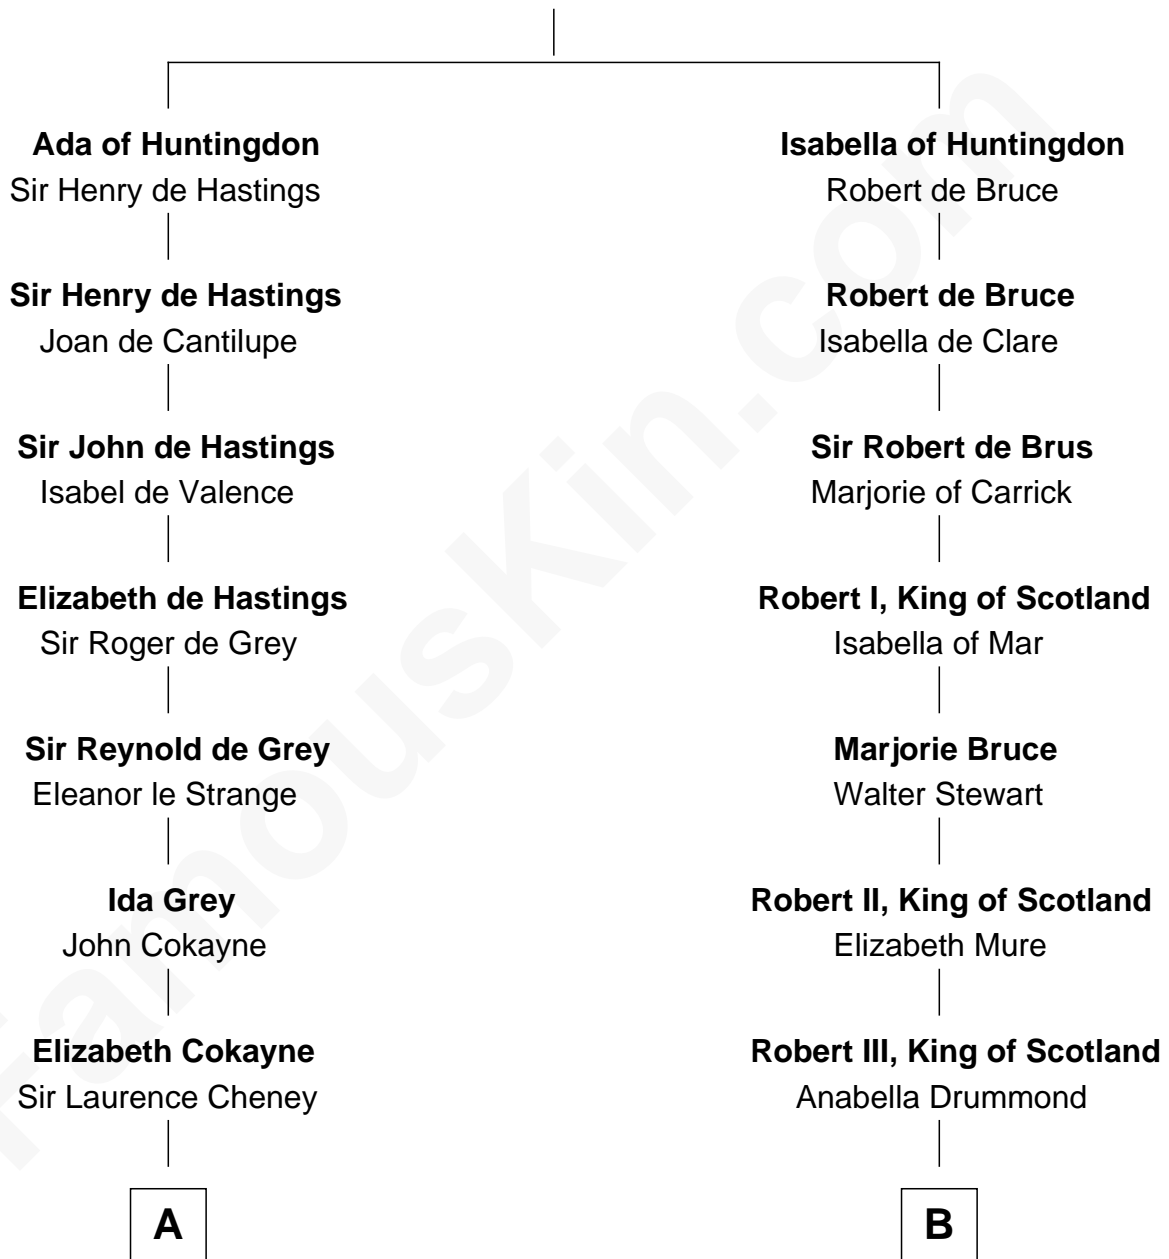

FamousKin.com

Relationship Chart of

Caesar Rodney

Signer of the Declaration of Independence

16th cousin 5 times removed of

Theodore Roosevelt

26th U.S. President

David of Huntingdon

Maud of Chester

C

Dr. John Irvine

Ann Elizabeth Baillie

Anne Irvine

James Bulloch

James Stephens Bulloch

Martha Stewart

Martha Bulloch

Theodore Roosevelt

Theodore Roosevelt

26th U.S. President