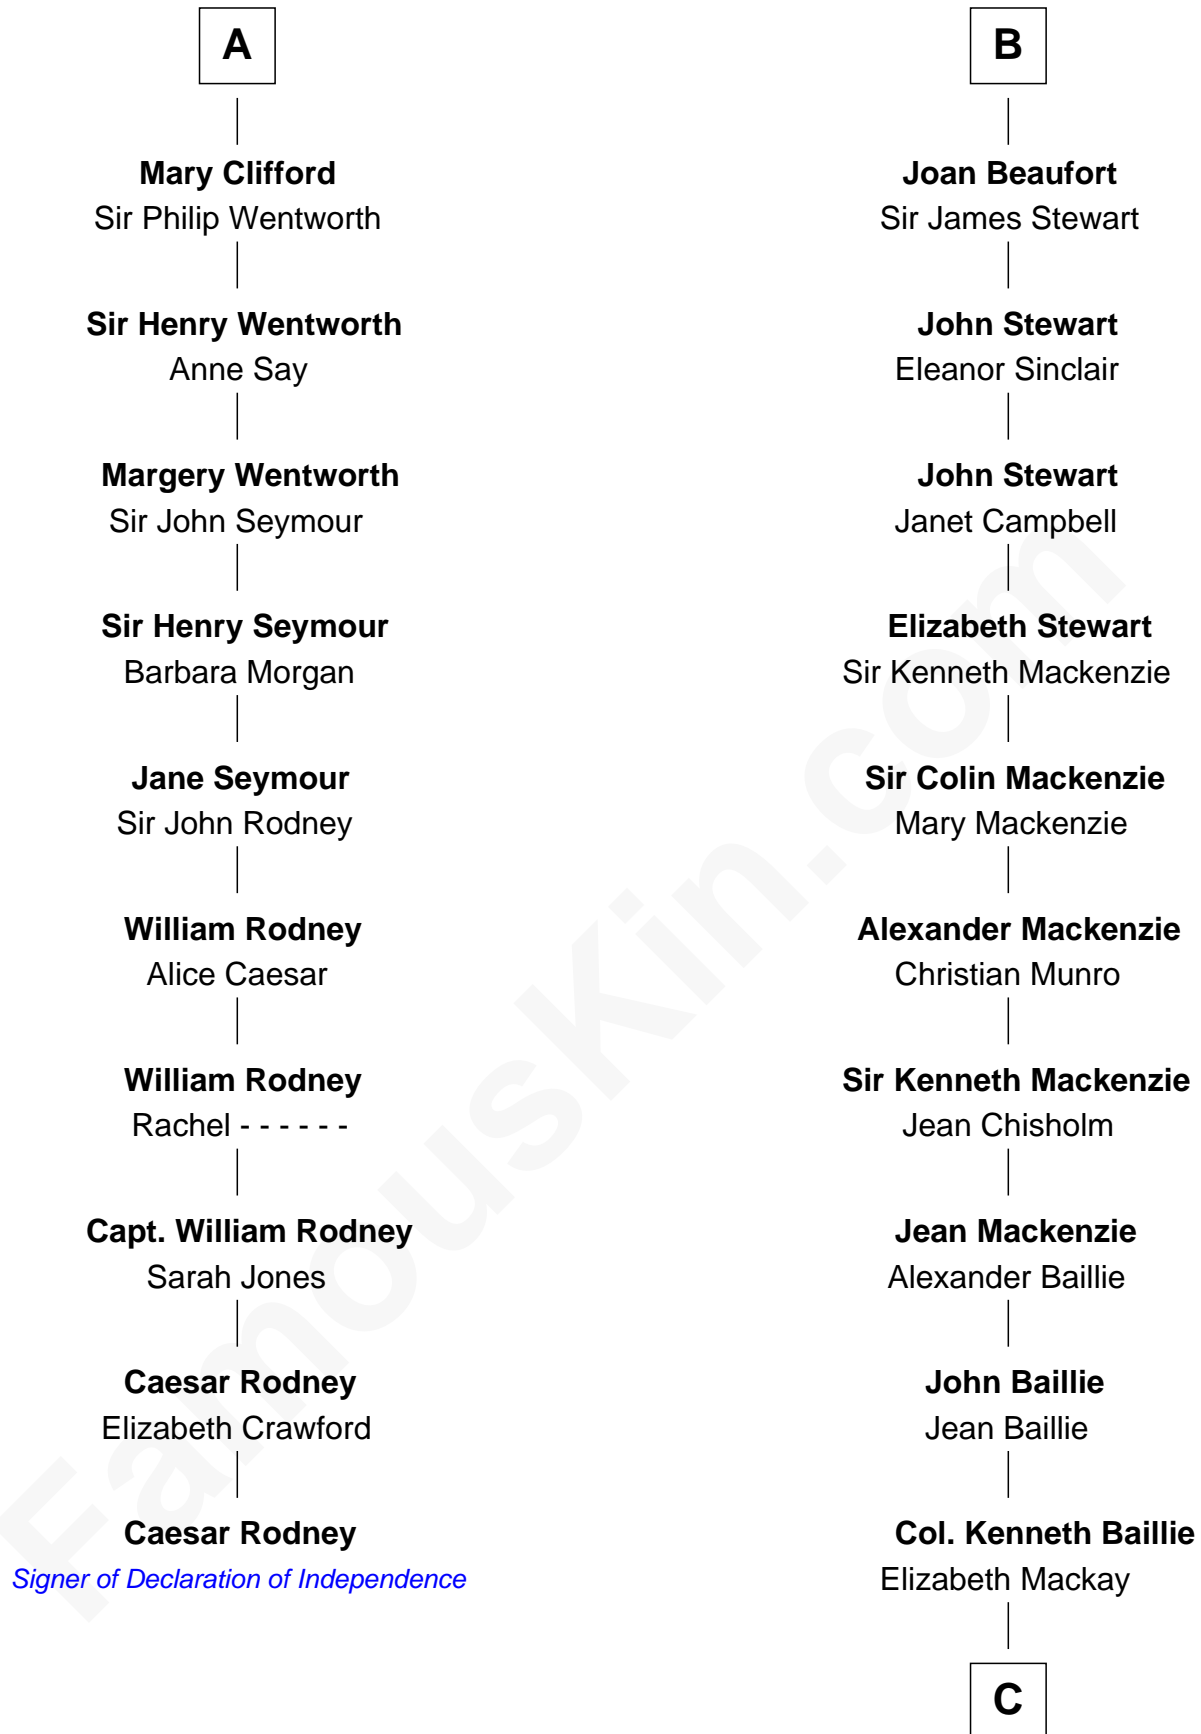

FamousKin.com

Relationship Chart of

Caesar Rodney

Signer of the Declaration of Independence

16th cousin 5 times removed of

Theodore Roosevelt

26th U.S. President

Sir William Longespee

Ela of Salisbury

C

Ann Elizabeth Baillie

Dr. John Irvine

Anne Irvine

James Bulloch

James Stephens Bulloch

Martha Stewart

Martha Bulloch

Theodore Roosevelt

Theodore Roosevelt

26th U.S. President