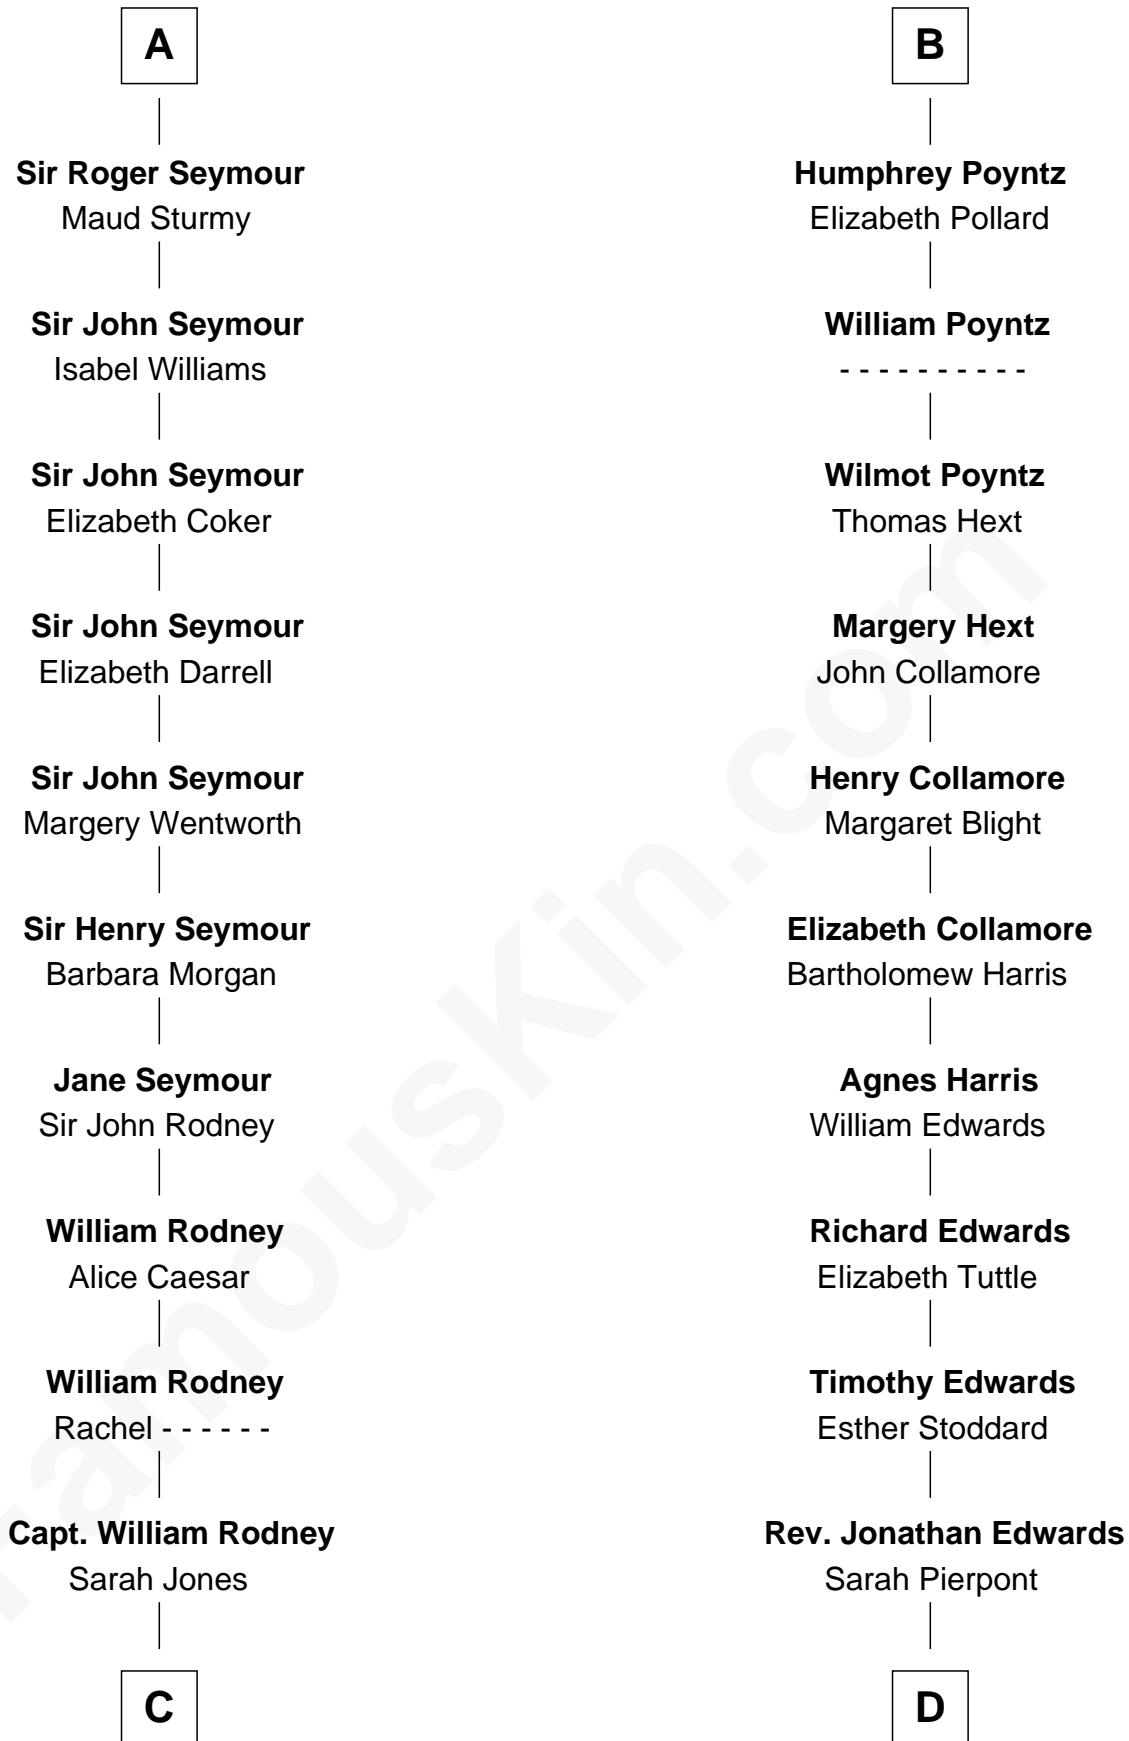

FamousKin.com

Relationship Chart of

Caesar Rodney

Signer of the Declaration of Independence

18th cousin 3 times removed of

Edith (Carow) Roosevelt

First Lady of President Theodore Roosevelt

William Malet

C

Caesar Rodney
Elizabeth Crawford

Caesar Rodney
Signer of Declaration of Independence

D

Timothy Edwards
Rhoda Ogden

Sarah Edwards
Daniel Tyler

Gen. Daniel Tyler
Emily Lee

Gertrude Elizabeth Tyler
Charles Carow

Edith (Carow) Roosevelt
First Lady of Theodore Roosevelt

FamousKin.com