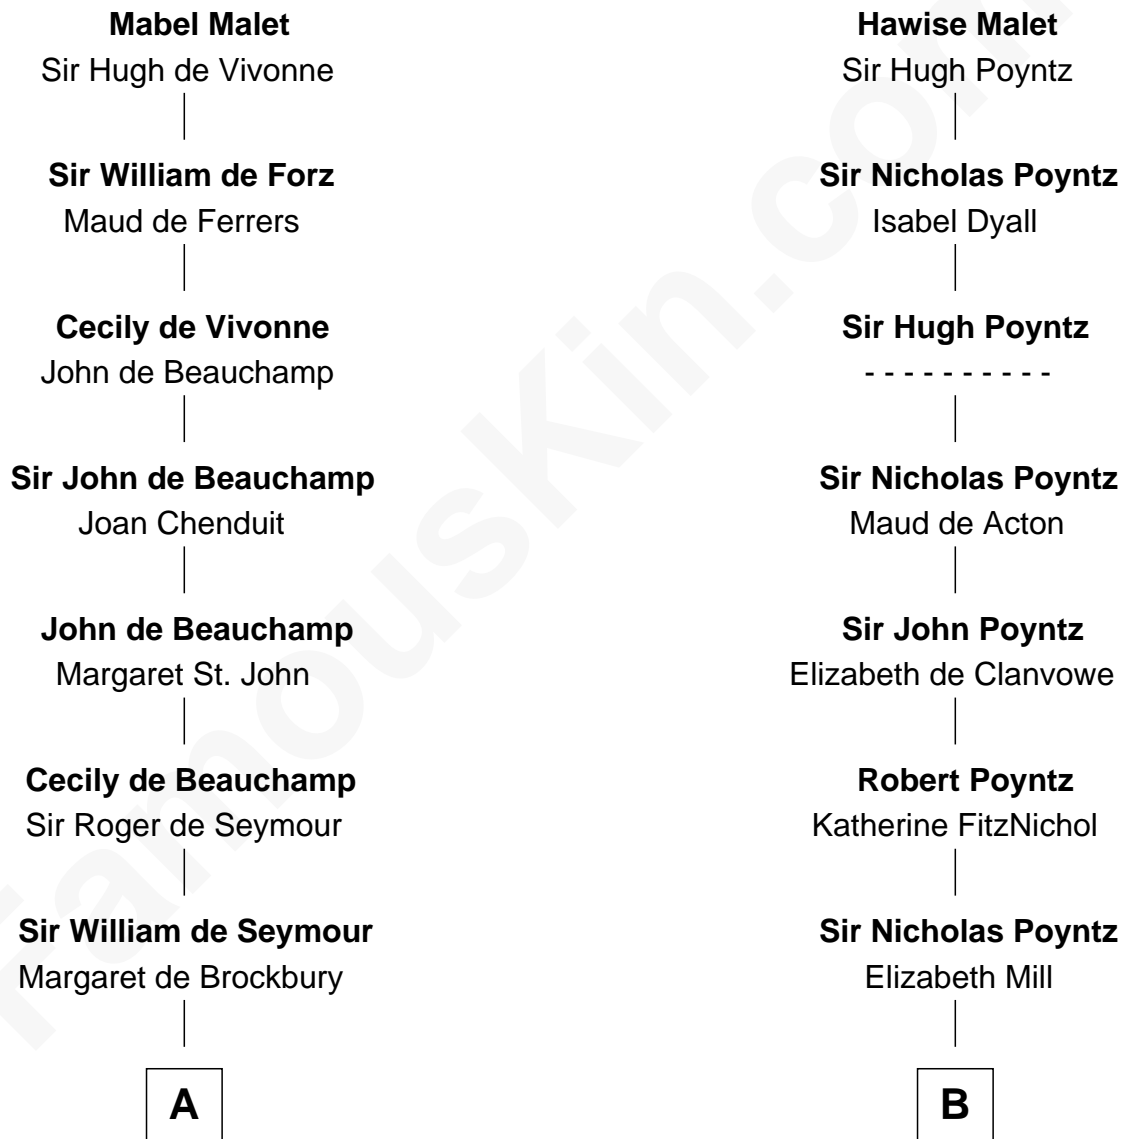

FamousKin.com

Relationship Chart of

Caesar Rodney

Signer of the Declaration of Independence

18th cousin 3 times removed of

Edith (Carow) Roosevelt

First Lady of President Theodore Roosevelt

William Malet

C

Caesar Rodney
Elizabeth Crawford

Caesar Rodney
Signer of Declaration of Independence

D

Timothy Edwards
Rhoda Ogden

Sarah Edwards
Daniel Tyler

Gen. Daniel Tyler
Emily Lee

Gertrude Elizabeth Tyler
Charles Carow

Edith (Carow) Roosevelt
First Lady of Theodore Roosevelt

FamousKin.com