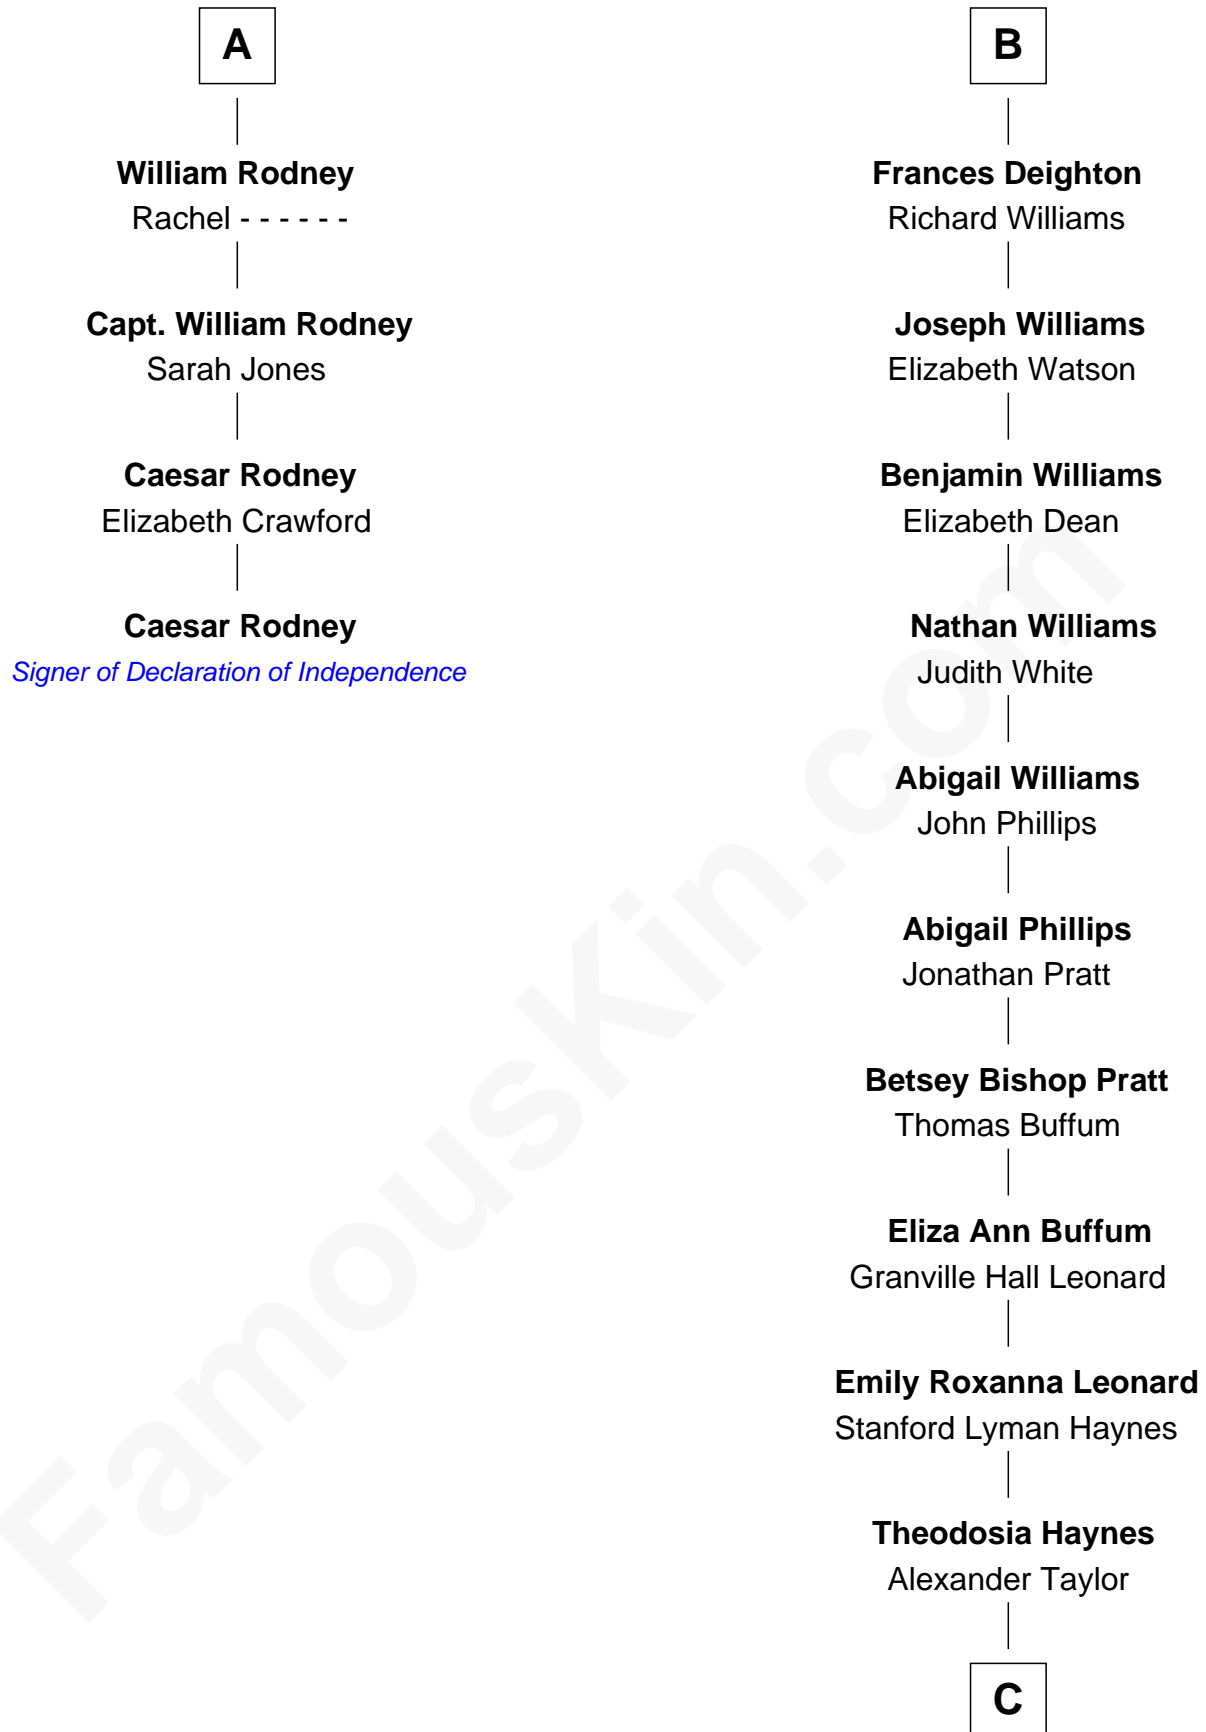

## Relationship Chart of

### Caesar Rodney

*Signer of the Declaration of Independence*

10th cousin 8 times removed of

**James Taylor**  
*Singer-Songwriter*

C

Dr. Isaac Montrose Taylor

Gertrude Arline Woodard

James Taylor