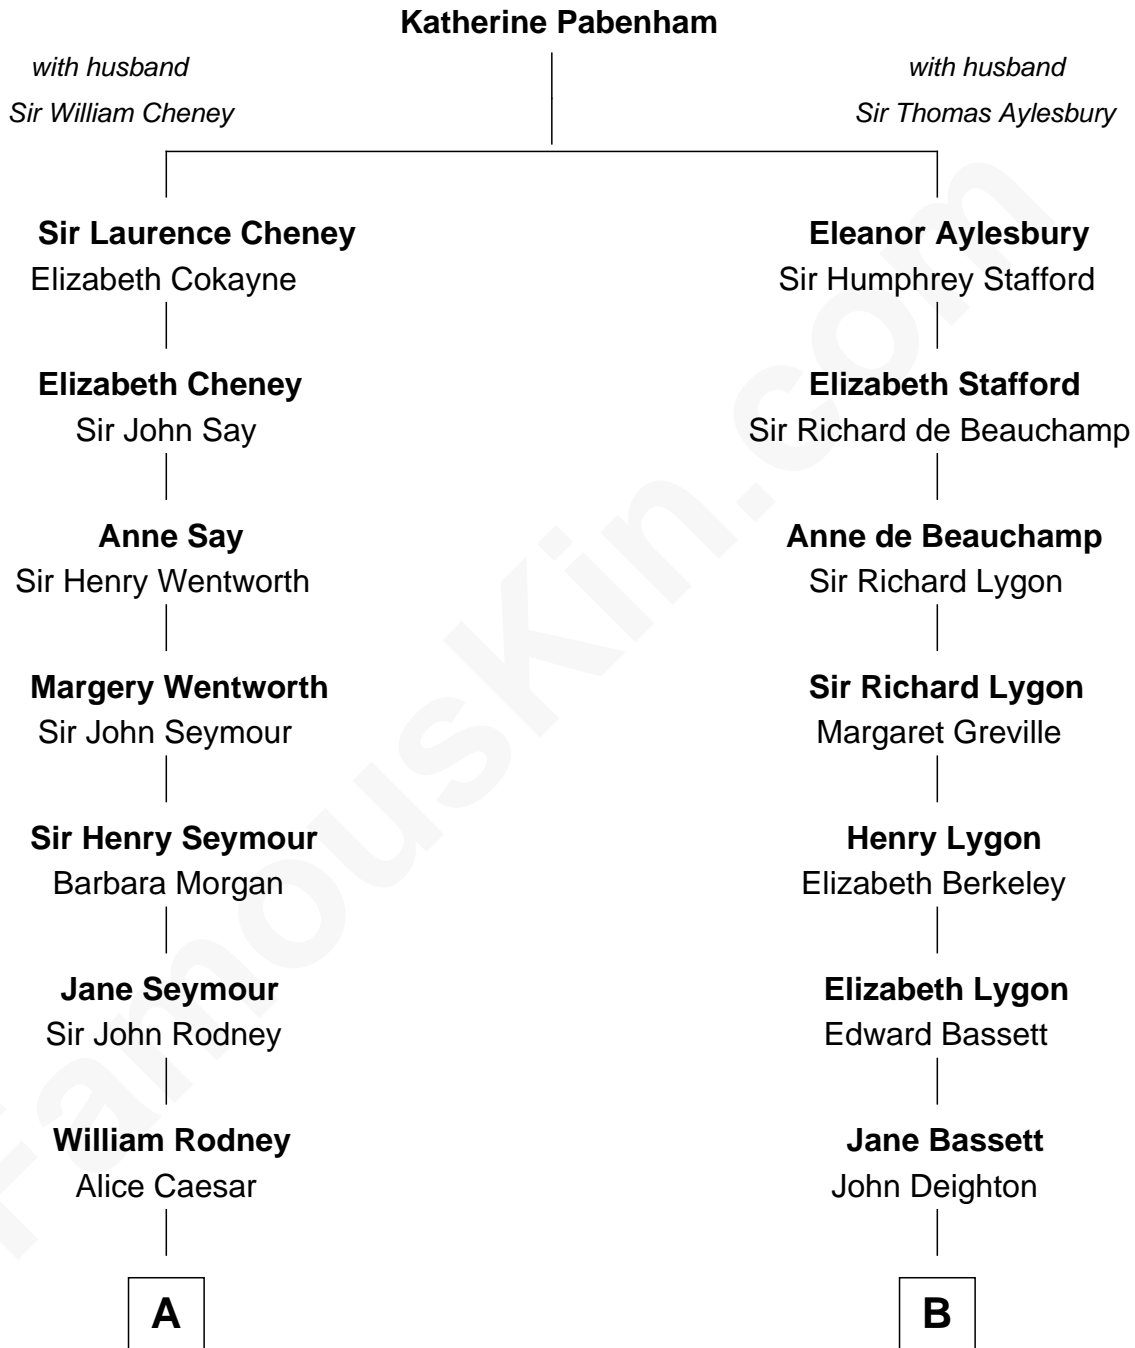

# FamousKin.com

## Relationship Chart of

### Caesar Rodney

*Signer of the Declaration of Independence*

10th cousin 8 times removed of

**James Taylor**  
*Singer-Songwriter*

C

Dr. Isaac Montrose Taylor

Gertrude Arline Woodard

James Taylor