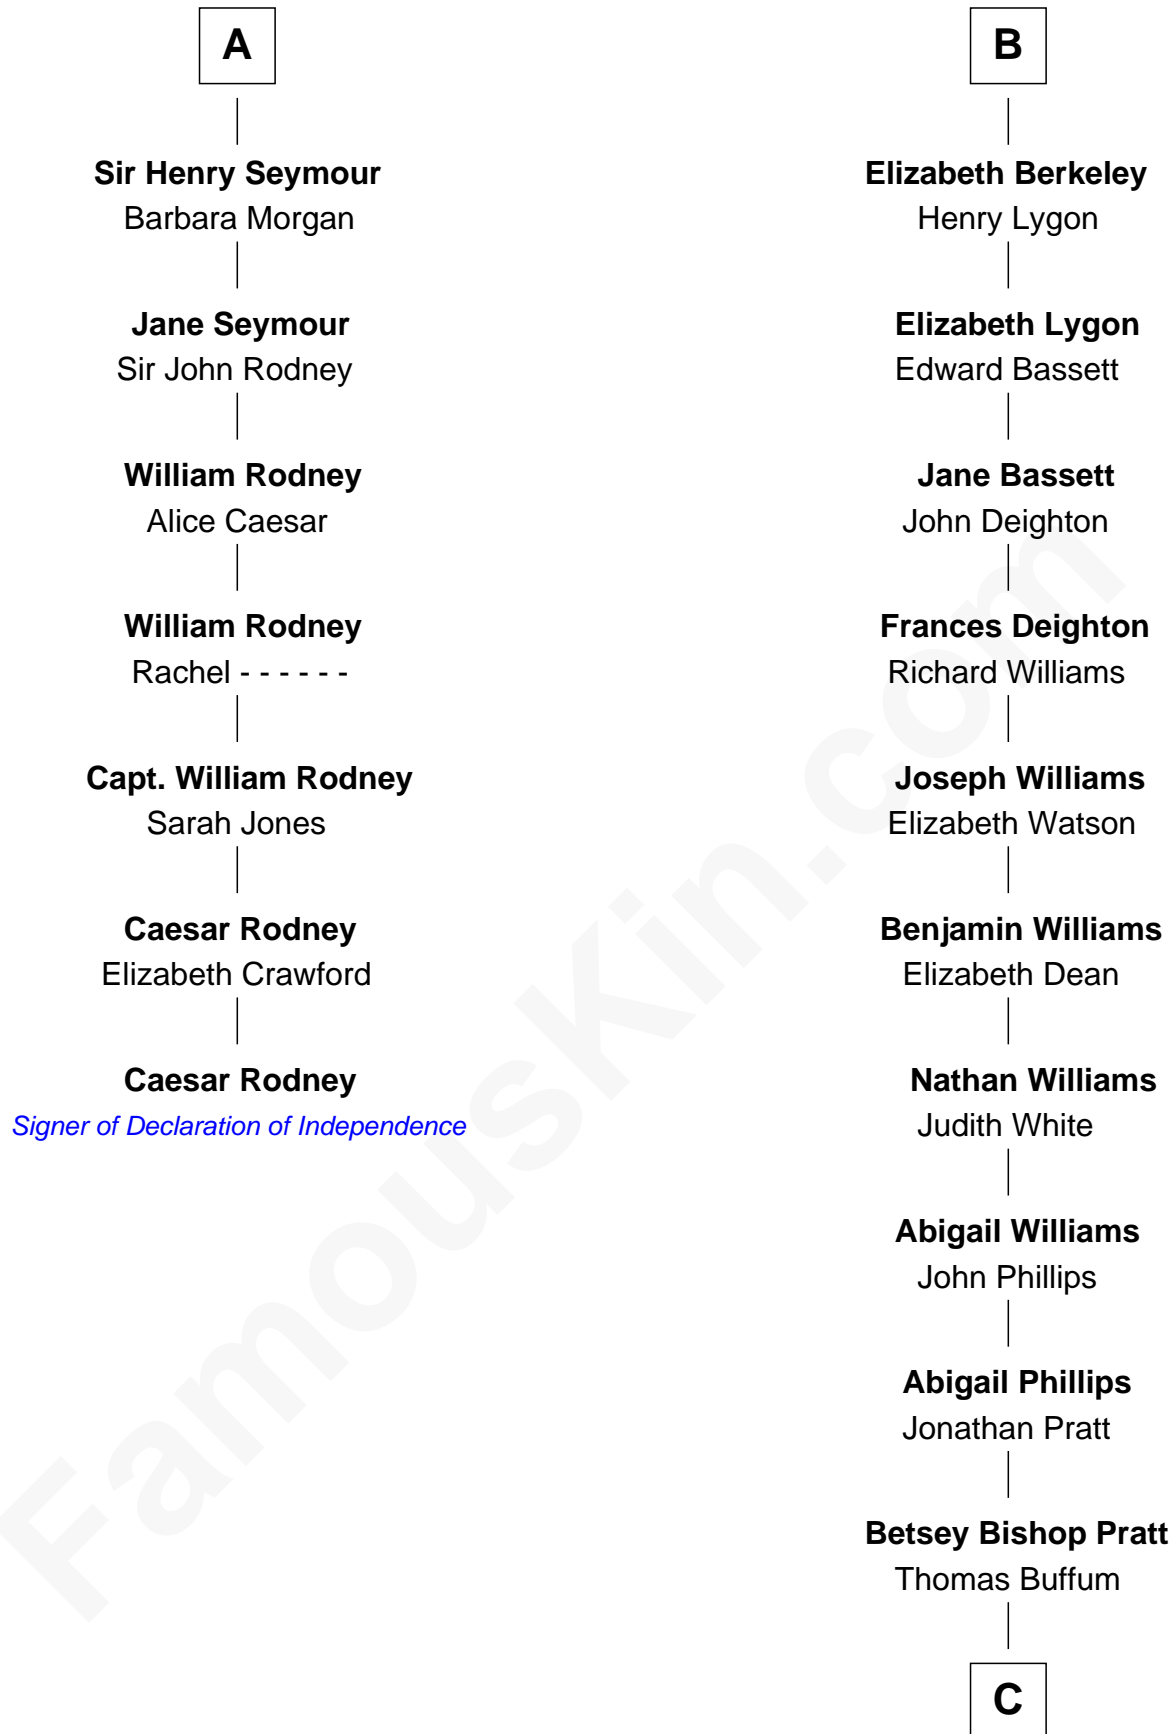

FamousKin.com

Relationship Chart of

Caesar Rodney

Signer of the Declaration of Independence

13th cousin 8 times removed of

James Taylor
Singer-Songwriter

Henry Plantagenet
Maud de Chaworth

Mary Plantagenet
Henry de Percy

Sir Henry Percy
Margaret de Neville

Sir Henry Percy
Elizabeth Mortimer

Elizabeth Percy
Sir John Clifford

Mary Clifford
Sir Philip Wentworth

Sir Henry Wentworth
Anne Say

Margery Wentworth
Sir John Seymour

A

Joan of Lancaster
John de Mowbray

John de Mowbray
Elizabeth de Segrave

Sir Thomas Mowbray
Elizabeth Fitzalan

Isabel Mowbray
Sir James Berkeley

Maurice Berkeley
Isabel Mead

Anne Berkeley
Sir William Dennis

Isabel Dennis
Sir John Berkeley

B

C