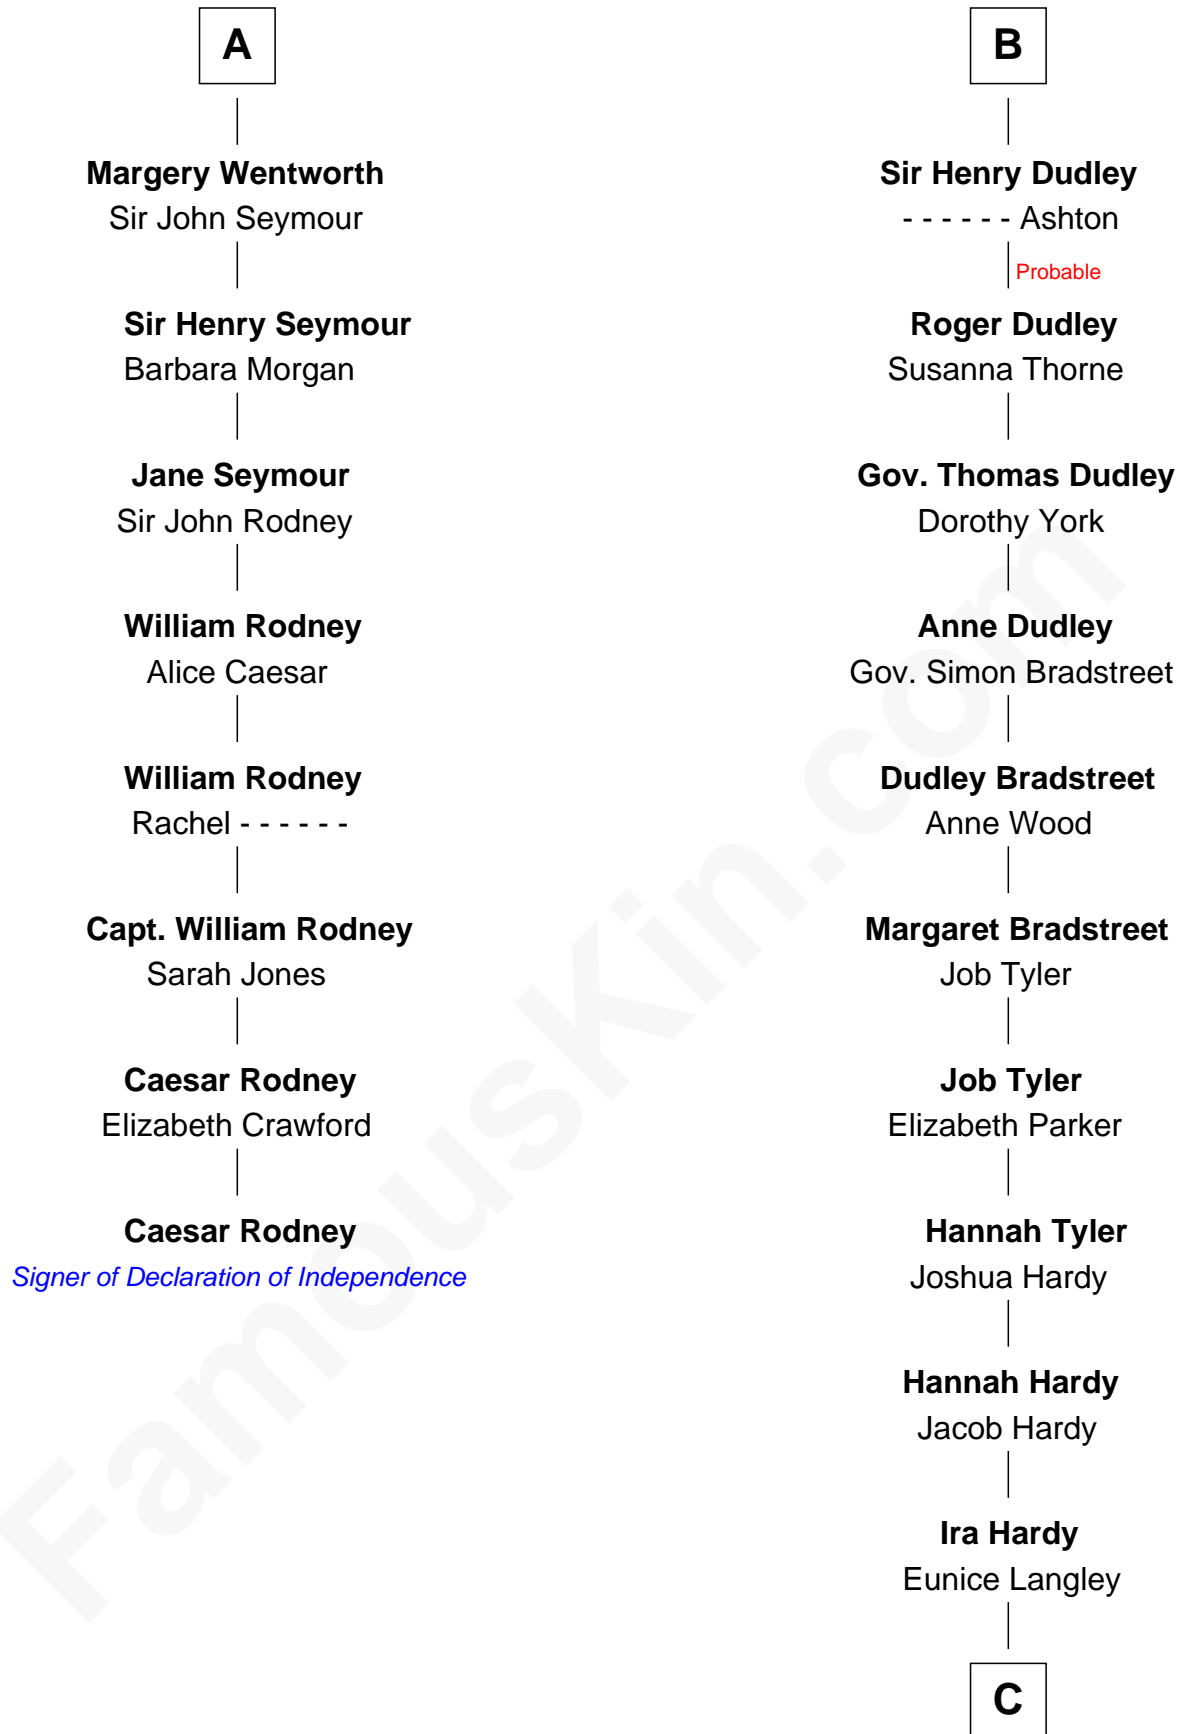

FamousKin.com

Relationship Chart of

Caesar Rodney

Signer of the Declaration of Independence

14th cousin 7 times removed of

James Taylor

Singer-Songwriter

Eudo la Zouche
Milicent de Cantilupe

Margery Despencer

Sir Roger Wentworth

Sir Philip Wentworth

Mary Clifford

Sir Henry Wentworth

Anne Say

A

Eve la Zouche

Joyce Tiptoft

Sir Edward Sutton

Cecily Willoughby

Sir John Sutton

Cecily Grey

B

C

—
Lovercia L. Hardy

Willard Knox
—

Fred Charles Knox

Ruth Elizabeth Collins
—

Ella Angelique Knox

Henry Herman Woodard
—

Gertrude Arline Woodard

Dr. Isaac Montrose Taylor
—

James Taylor