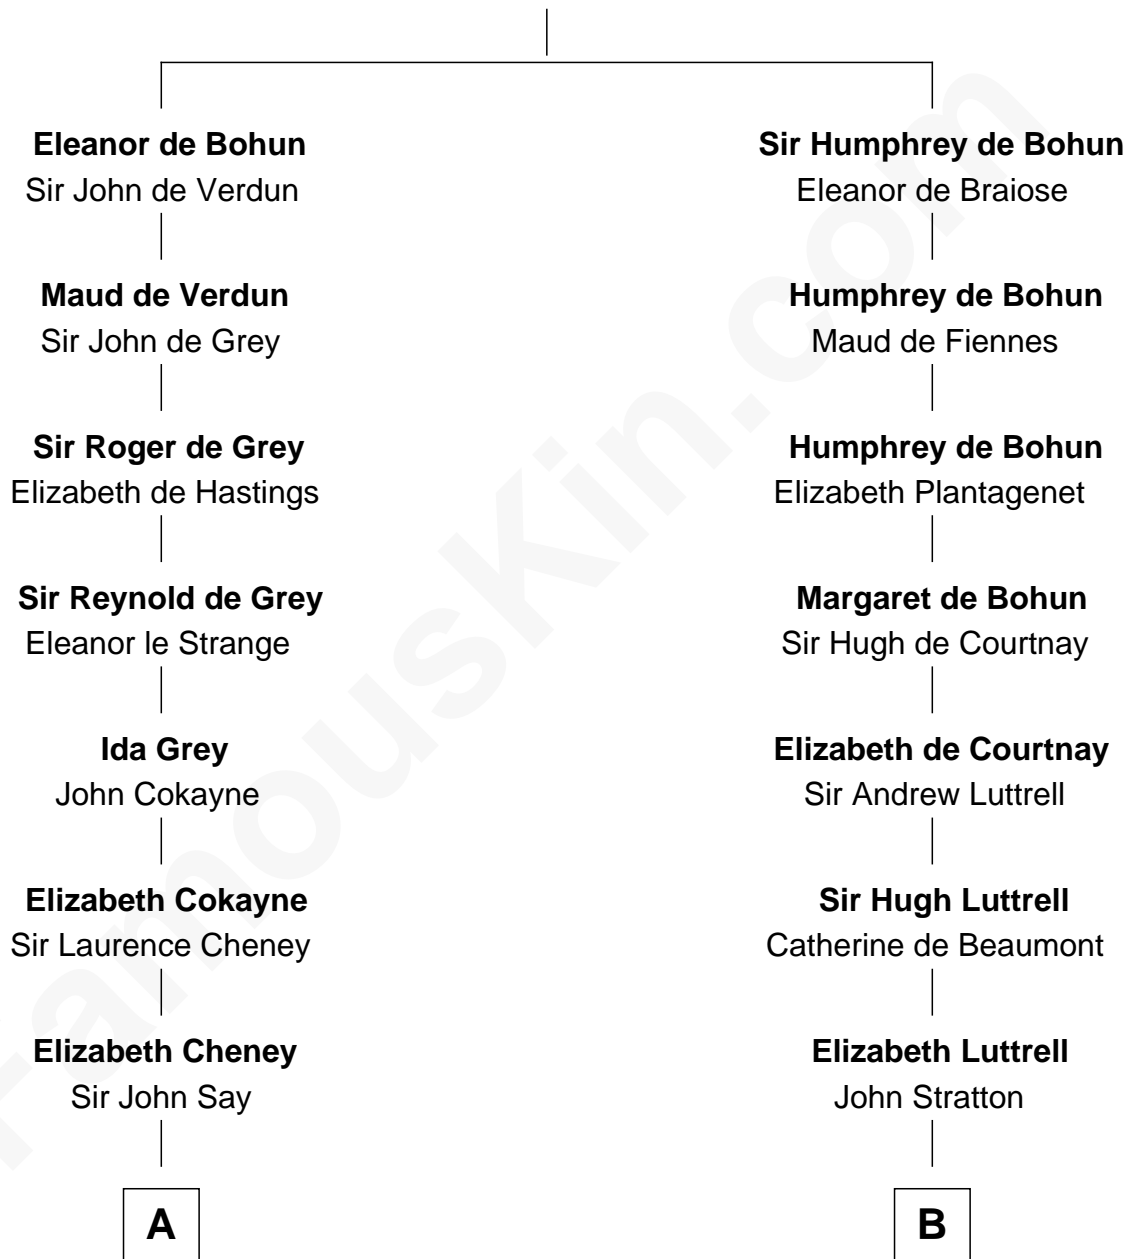

## Relationship Chart of

### Caesar Rodney

*Signer of the Declaration of Independence*

15th cousin 1 time removed of

### Carter Braxton

*Signer of the Declaration of Independence*

### Sir Humphrey de Bohun

Maud of Eu

**A**

**Anne Say**  
Sir Henry Wentworth

**Margery Wentworth**  
Sir John Seymour

**Sir Henry Seymour**  
Barbara Morgan

**Jane Seymour**  
Sir John Rodney

**William Rodney**  
Alice Caesar