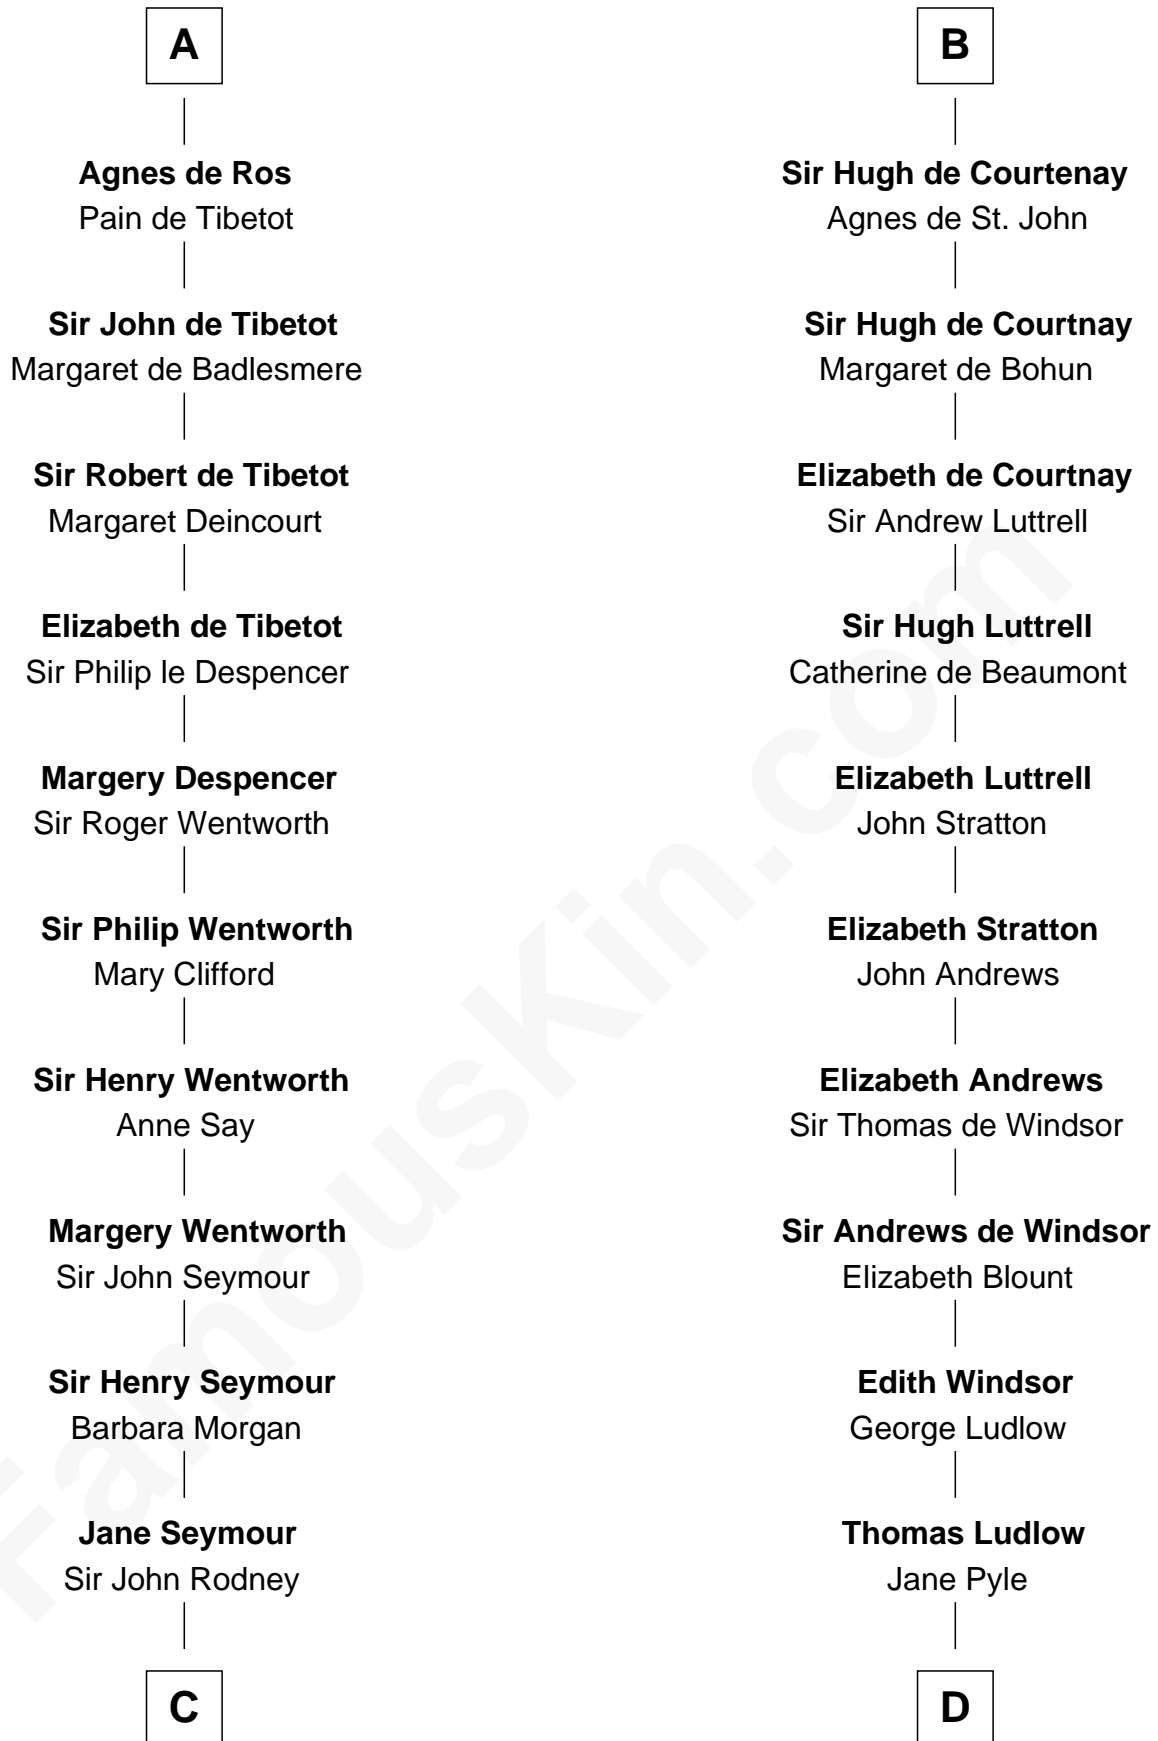

FamousKin.com Relationship Chart of

Caesar Rodney

Signer of the Declaration of Independence

21st cousin of

Carter Braxton

Signer of the Declaration of Independence

Norman Ranulf

Simon I de St. Liz
Maud of Northumberland

A

Simon I de St. Liz
Maud of Northumberland

Maud de St. Liz
Saher I de Quincy

Robert de Quincy
Orabel FitzNess

Sir Saher IV de Quincy
Margaret de Beaumont

Hawise de Quincy
Hugh de Vere

Isabel de Vere
Sir John de Courtenay

Sir Hugh de Courtenay
Eleanor le Despencer

B

C

William Rodney
Alice Caesar

William Rodney
Rachel - - - - -

Capt. William Rodney
Sarah Jones

Caesar Rodney
Elizabeth Crawford

Caesar Rodney