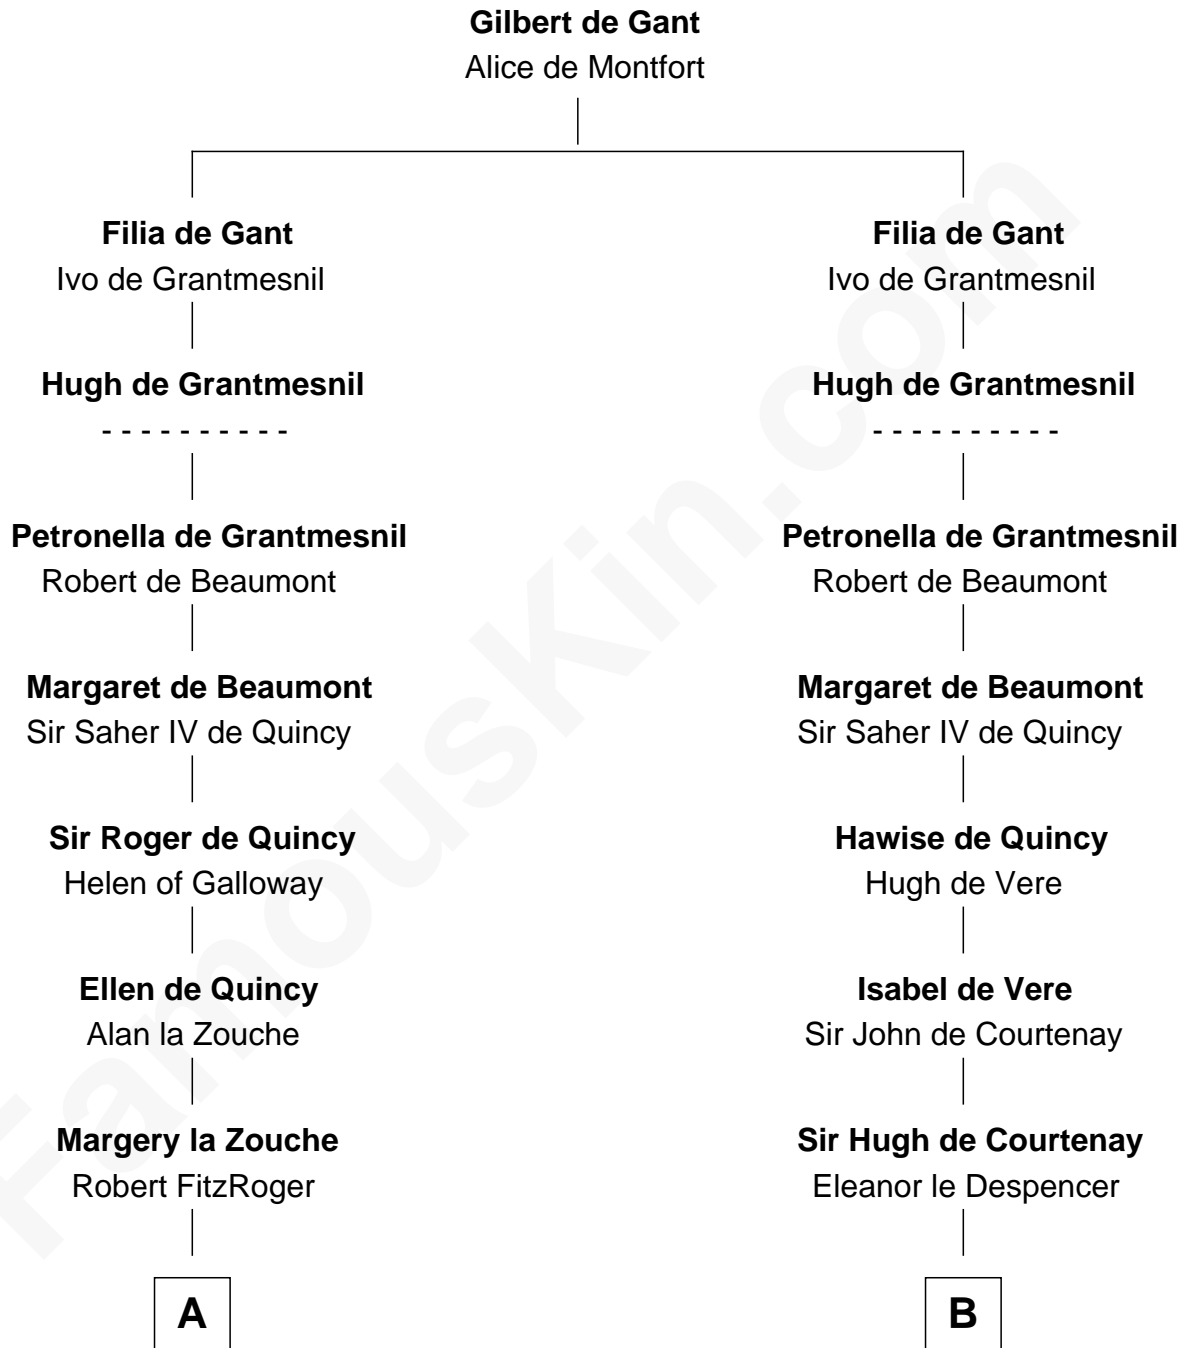

FamousKin.com

Relationship Chart of Caesar Rodney

Signer of the Declaration of Independence

21st cousin of

Carter Braxton

Signer of the Declaration of Independence

C

William Rodney

Alice Caesar

William Rodney

Rachel - - - - -

Capt. William Rodney

Sarah Jones

Caesar Rodney

Elizabeth Crawford

Caesar Rodney