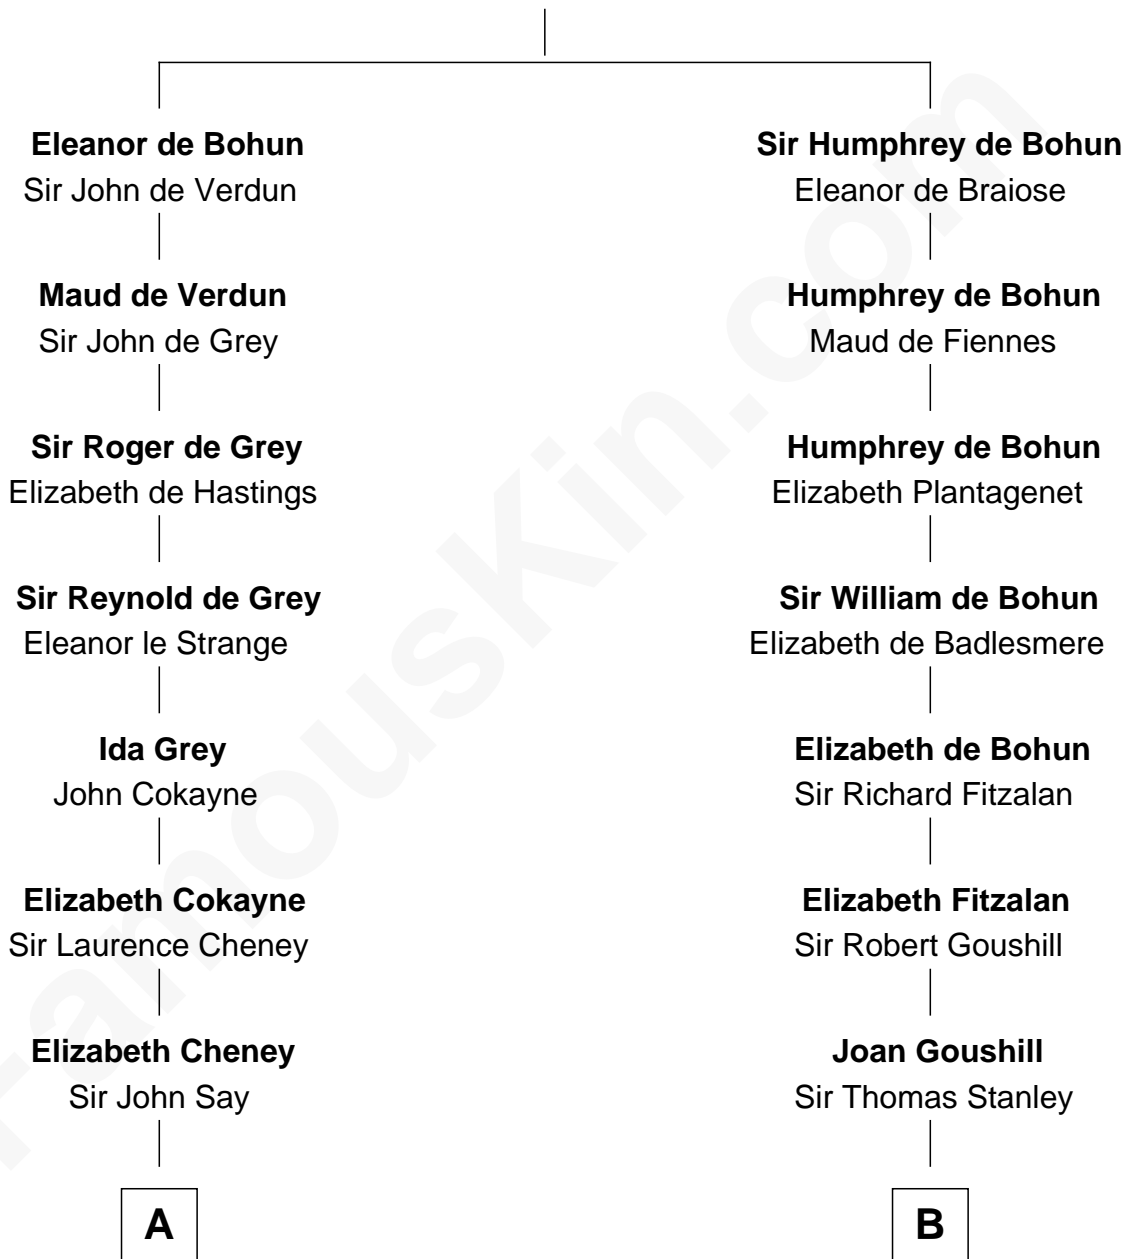

## Relationship Chart of

### Caesar Rodney

*Signer of the Declaration of Independence*

15th cousin 2 times removed of

**James Madison**  
*4th U.S. President*

**Sir Humphrey de Bohun**  
Maud of Eu

**A**

**Anne Say**  
Sir Henry Wentworth

**Margery Wentworth**  
Sir John Seymour

**Sir Henry Seymour**  
Barbara Morgan

**Jane Seymour**  
Sir John Rodney

**William Rodney**  
Alice Caesar

**William Rodney**  
Rachel - - - - -

**Capt. William Rodney**  
Sarah Jones