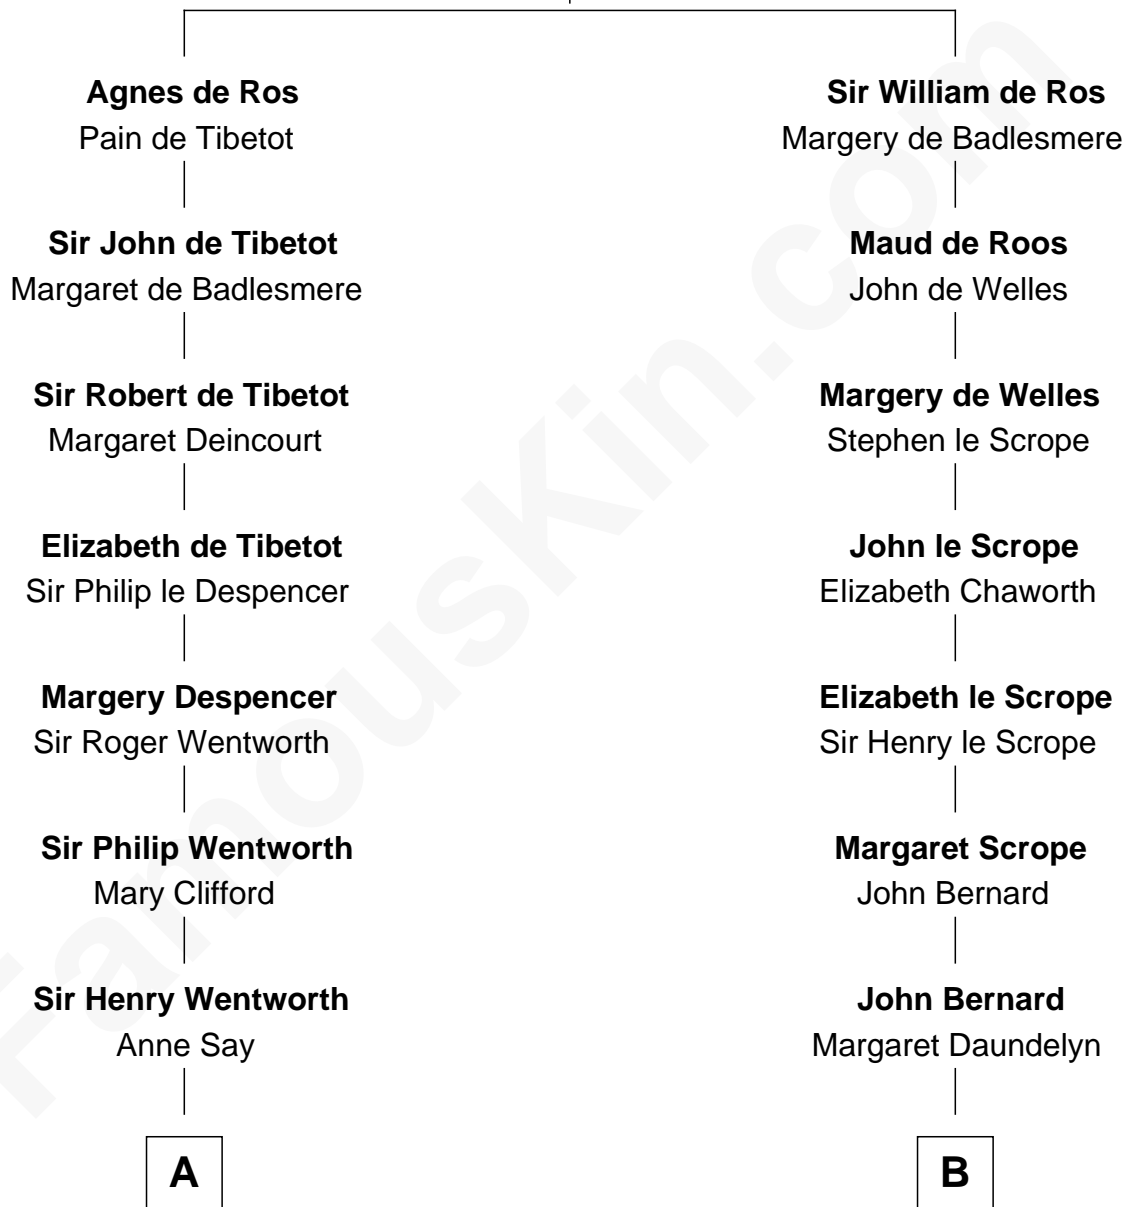

FamousKin.com Relationship Chart of

Caesar Rodney

Signer of the Declaration of Independence

14th cousin of

James Madison

4th U.S. President

William de Ros
Maude de Vaux

A

Margery Wentworth

Sir John Seymour

Sir Henry Seymour

Barbara Morgan

Jane Seymour

Sir John Rodney

William Rodney

Alice Caesar

William Rodney

Rachel - - - - -

Capt. William Rodney

Sarah Jones

Caesar Rodney

Elizabeth Crawford

Caesar Rodney

Signer of Declaration of Independence