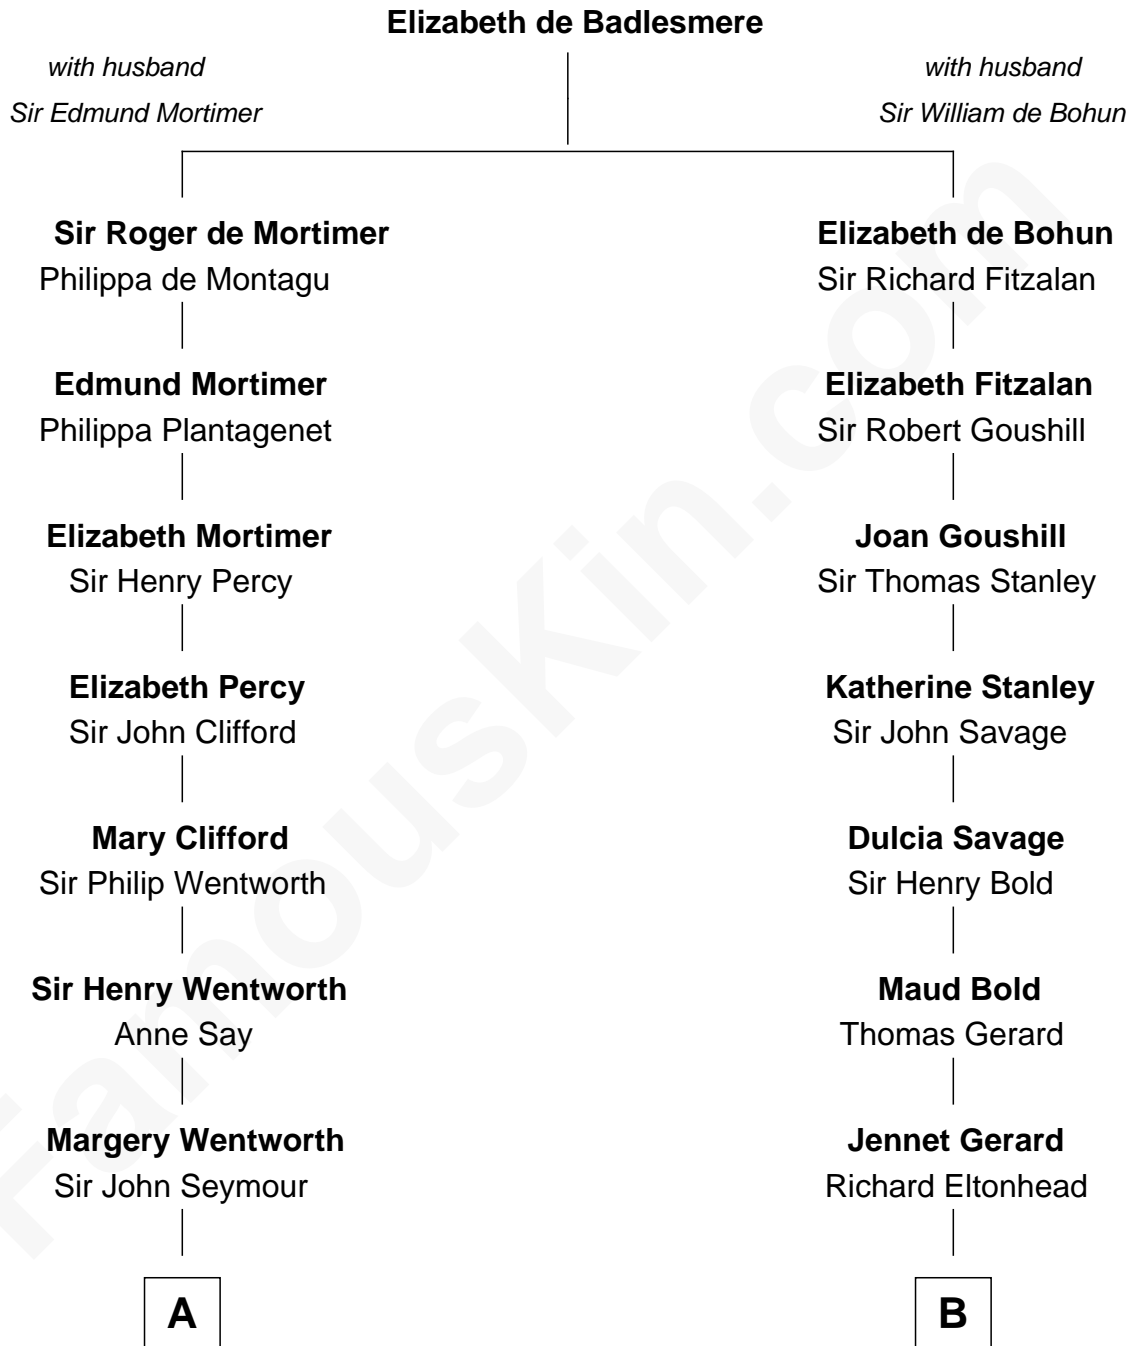

FamousKin.com Relationship Chart of

Caesar Rodney

Signer of the Declaration of Independence

13th cousin of

James Madison

4th U.S. President

A

Sir Henry Seymour

Barbara Morgan

Jane Seymour

Sir John Rodney

William Rodney

Alice Caesar

William Rodney

Rachel - - - - -

Capt. William Rodney