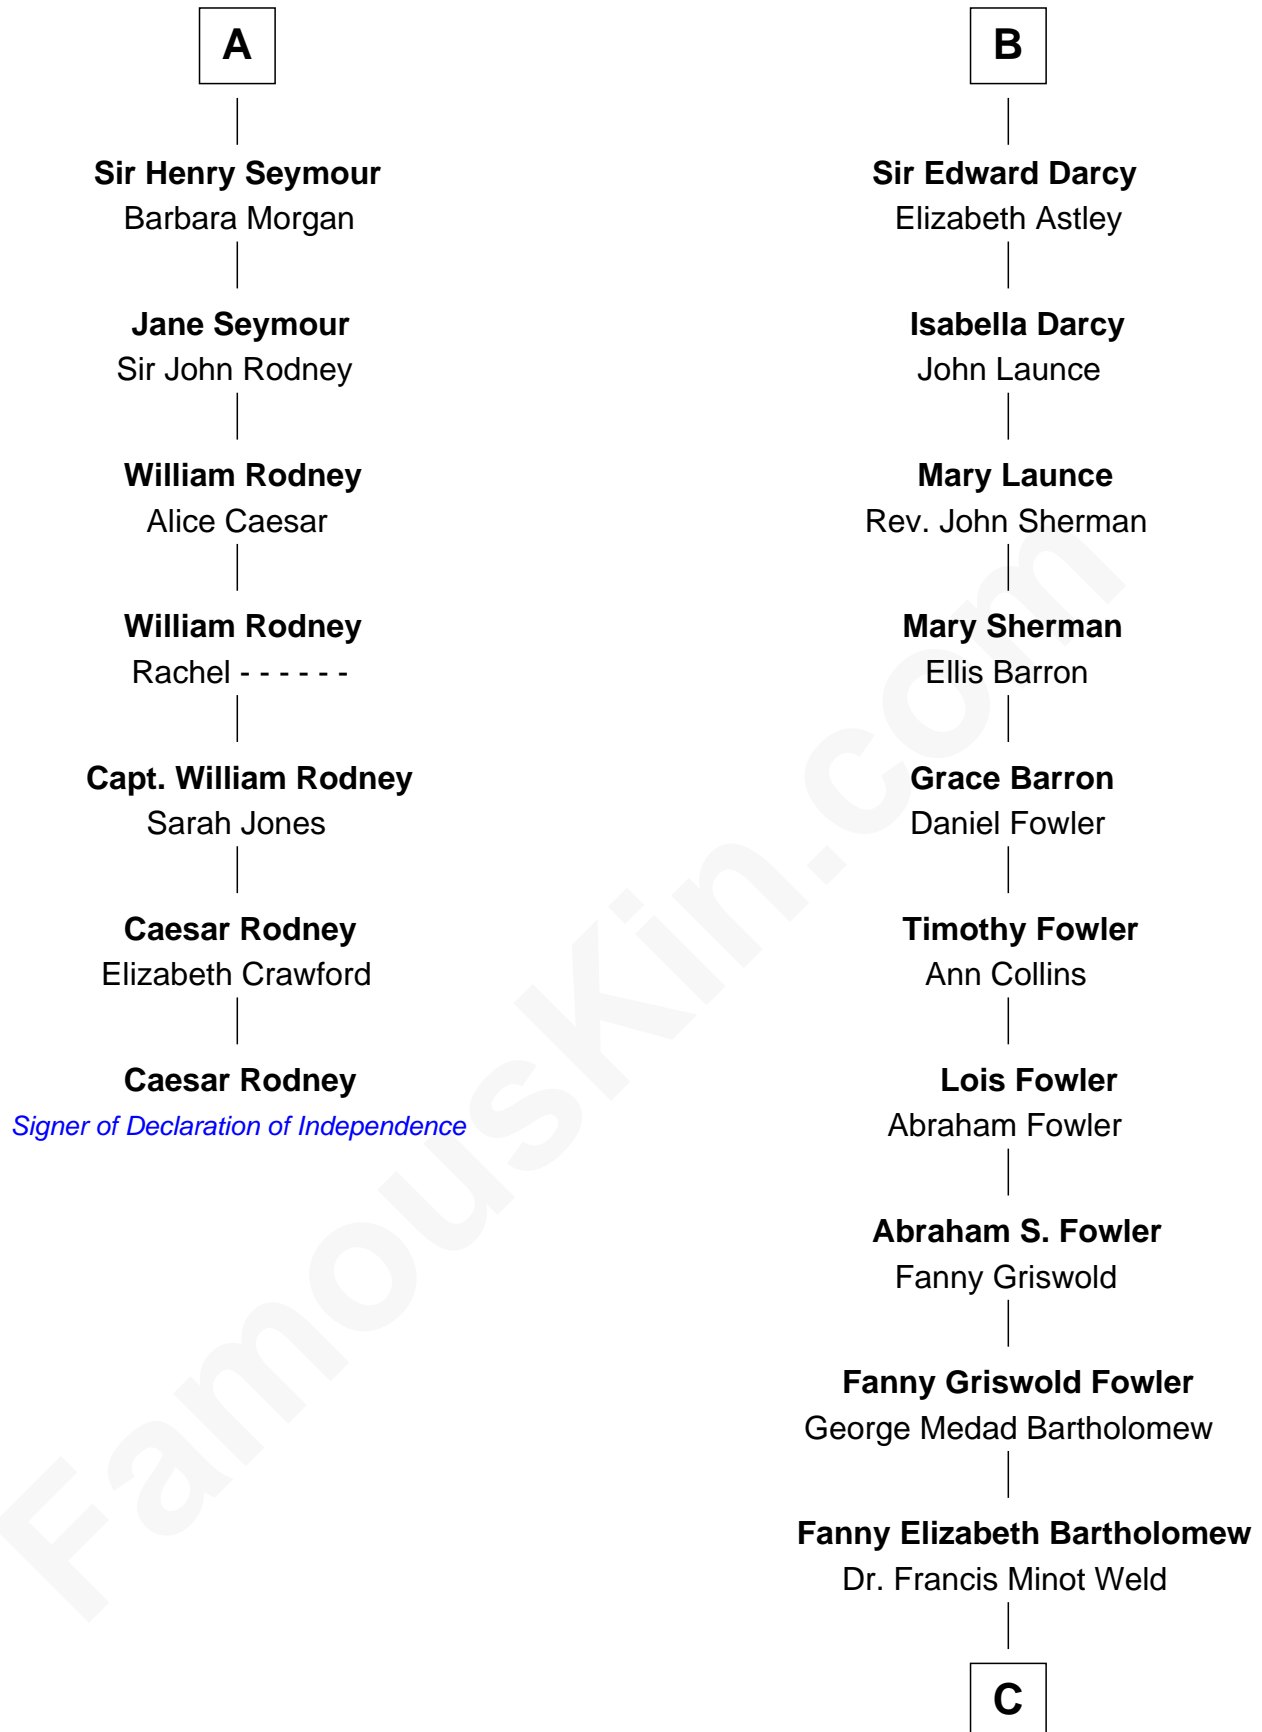

## Relationship Chart of

### Caesar Rodney

*Signer of the Declaration of Independence*

13th cousin 6 times removed of

**Bill Weld**

*68th Governor of Massachusetts*

**Edward III, King of England**

Philippa of Hainault

**C**

Francis Minot Weld

Margaret Low White

David Weld

Mary Blake Nichols

Bill Weld

*68th Governor of Massachusetts*

FamousKin.com