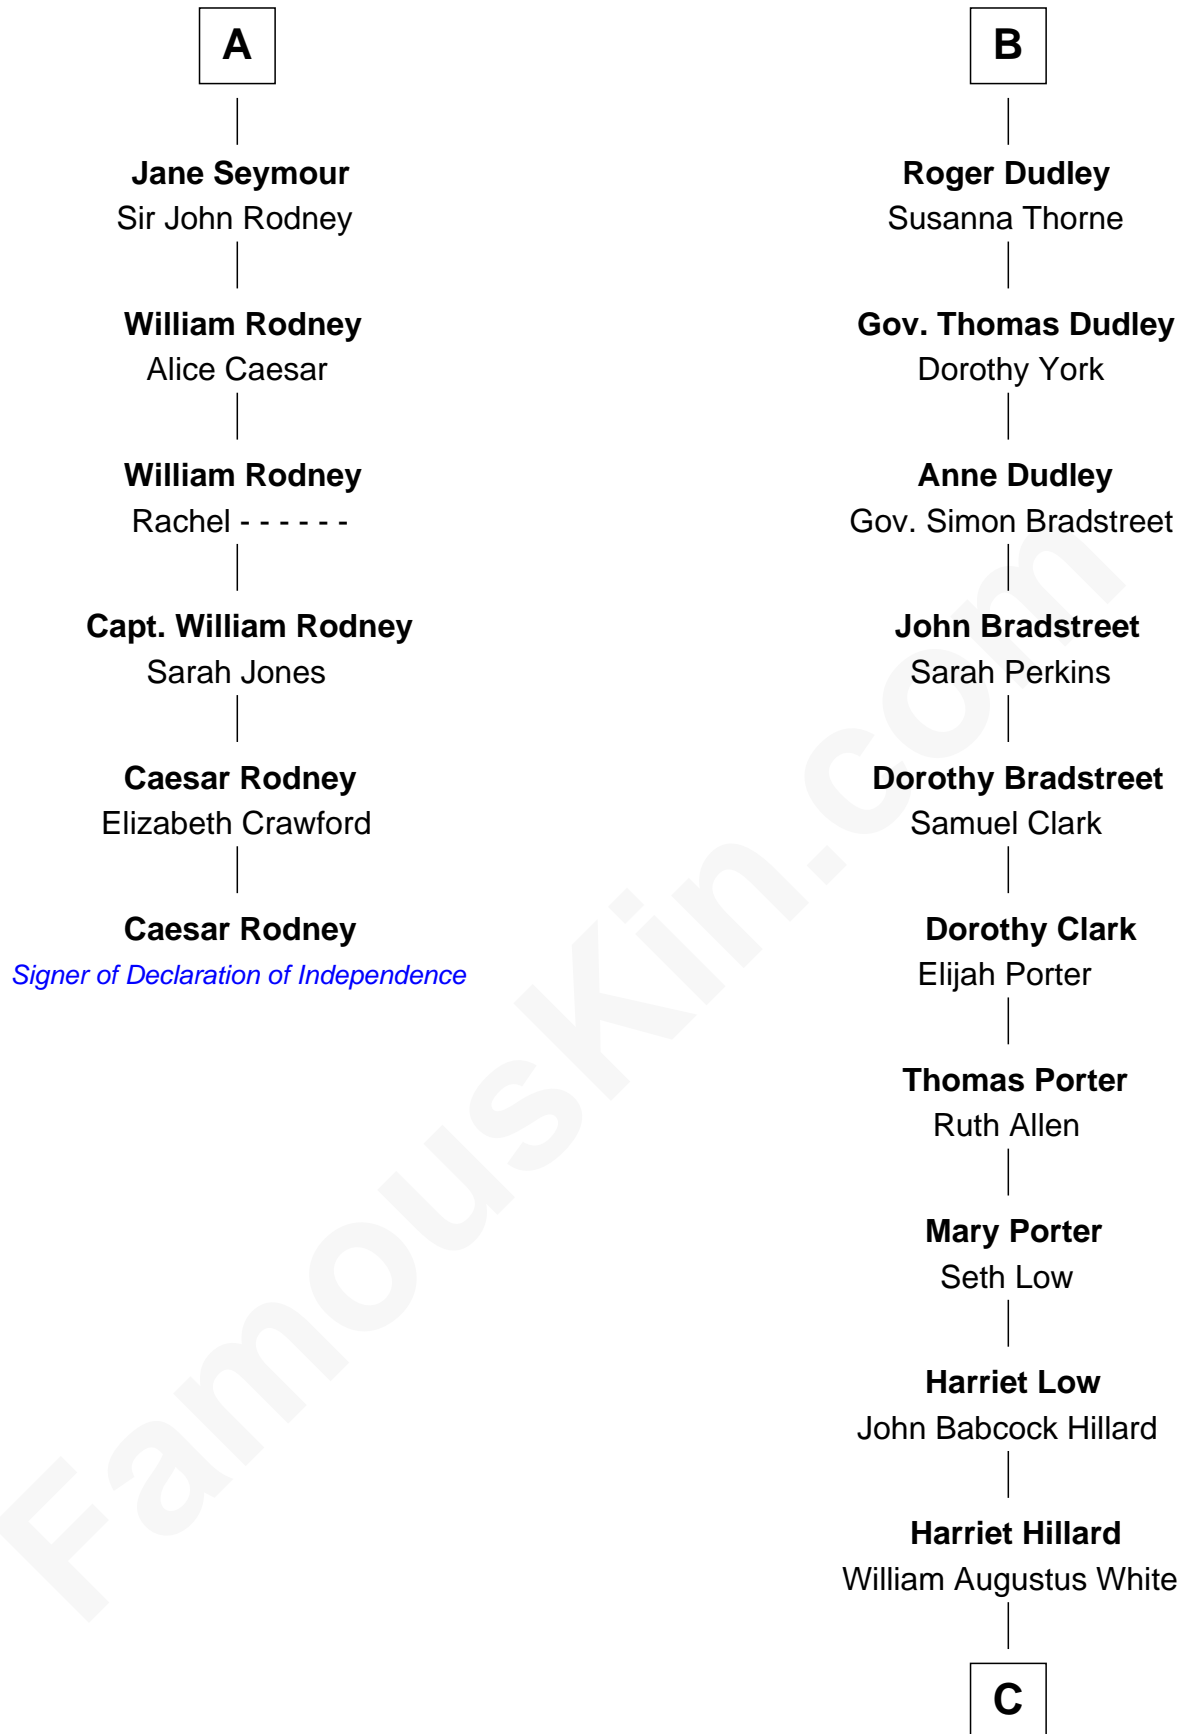

FamousKin.com

Relationship Chart of

Caesar Rodney

Signer of the Declaration of Independence

12th cousin 7 times removed of

Bill Weld

68th Governor of Massachusetts

Sir Ralph de Neville

Cecily Willoughby

Sir Edward Sutton

Sir John Sutton

Cecily Grey

Sir Henry Dudley

----- Ashton

Probable

B