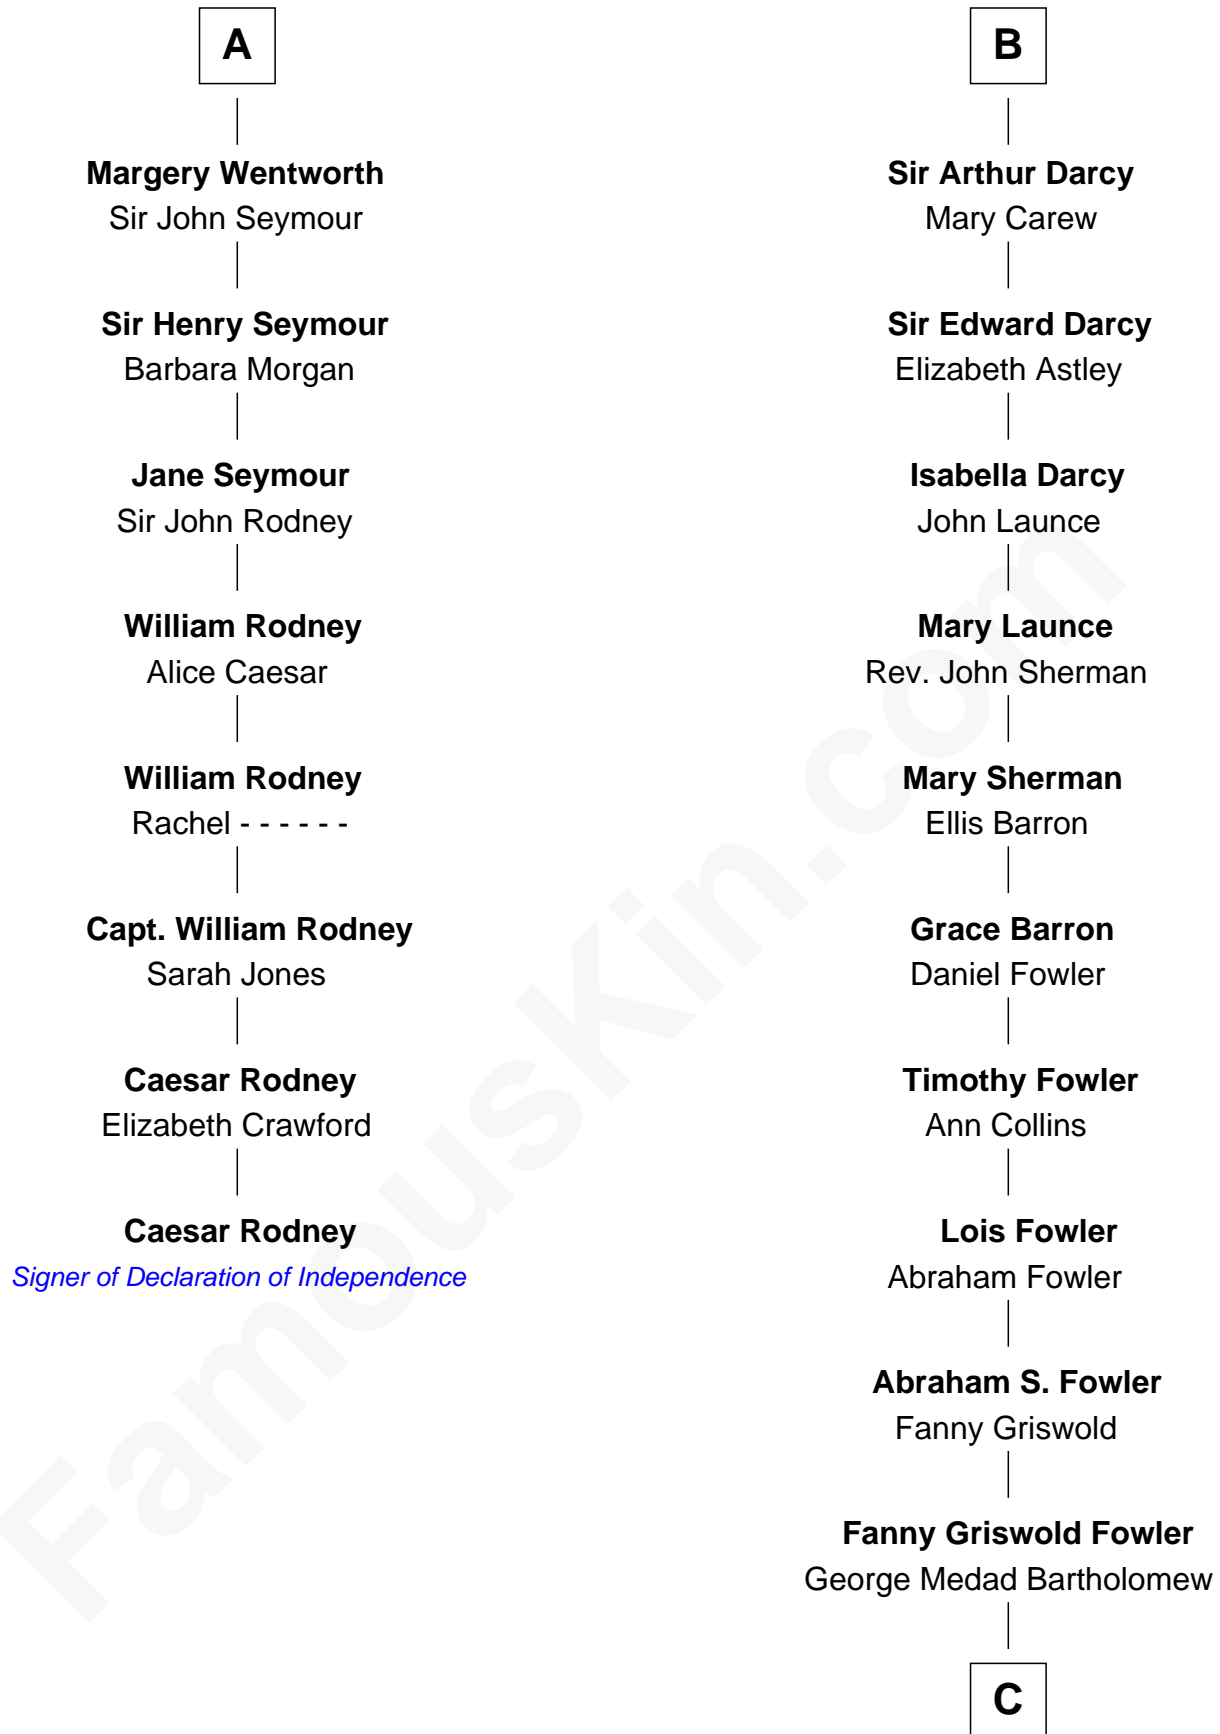

FamousKin.com

Relationship Chart of

Caesar Rodney

Signer of the Declaration of Independence

14th cousin 6 times removed of

Bill Weld

68th Governor of Massachusetts

C

Fanny Elizabeth Bartholomew

Dr. Francis Minot Weld

Francis Minot Weld

Margaret Low White

David Weld

Mary Blake Nichols

Bill Weld

68th Governor of Massachusetts