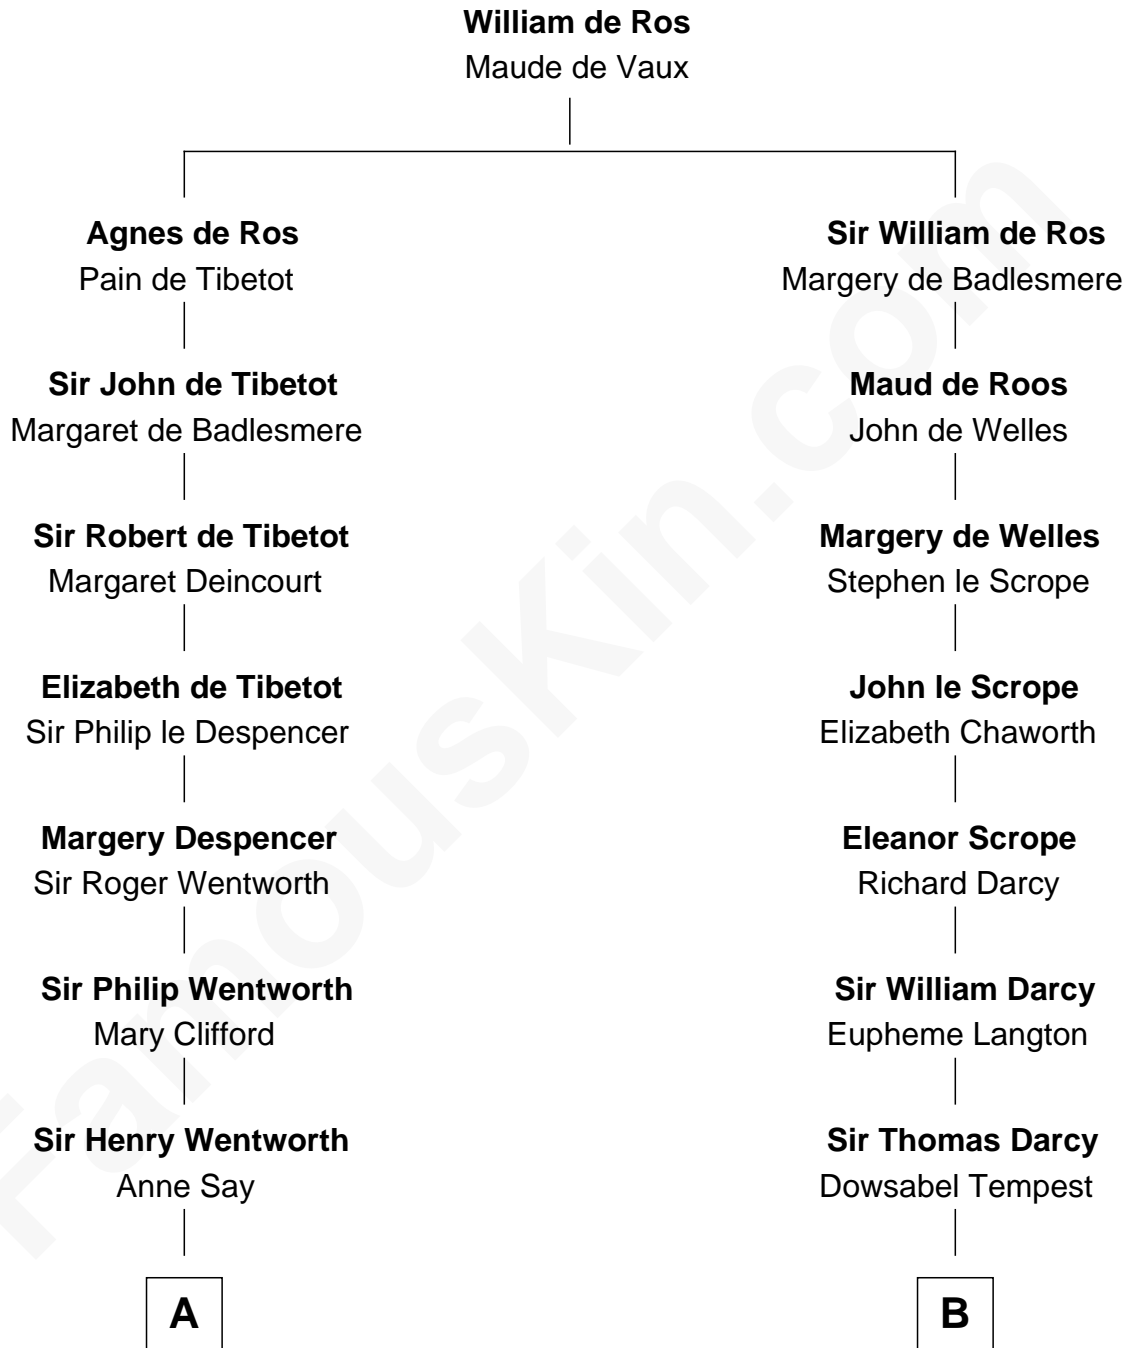

FamousKin.com

Relationship Chart of

Caesar Rodney

Signer of the Declaration of Independence

14th cousin 6 times removed of

Bill Weld

68th Governor of Massachusetts

C

Fanny Elizabeth Bartholomew

Dr. Francis Minot Weld

Francis Minot Weld

Margaret Low White

David Weld

Mary Blake Nichols

Bill Weld

68th Governor of Massachusetts