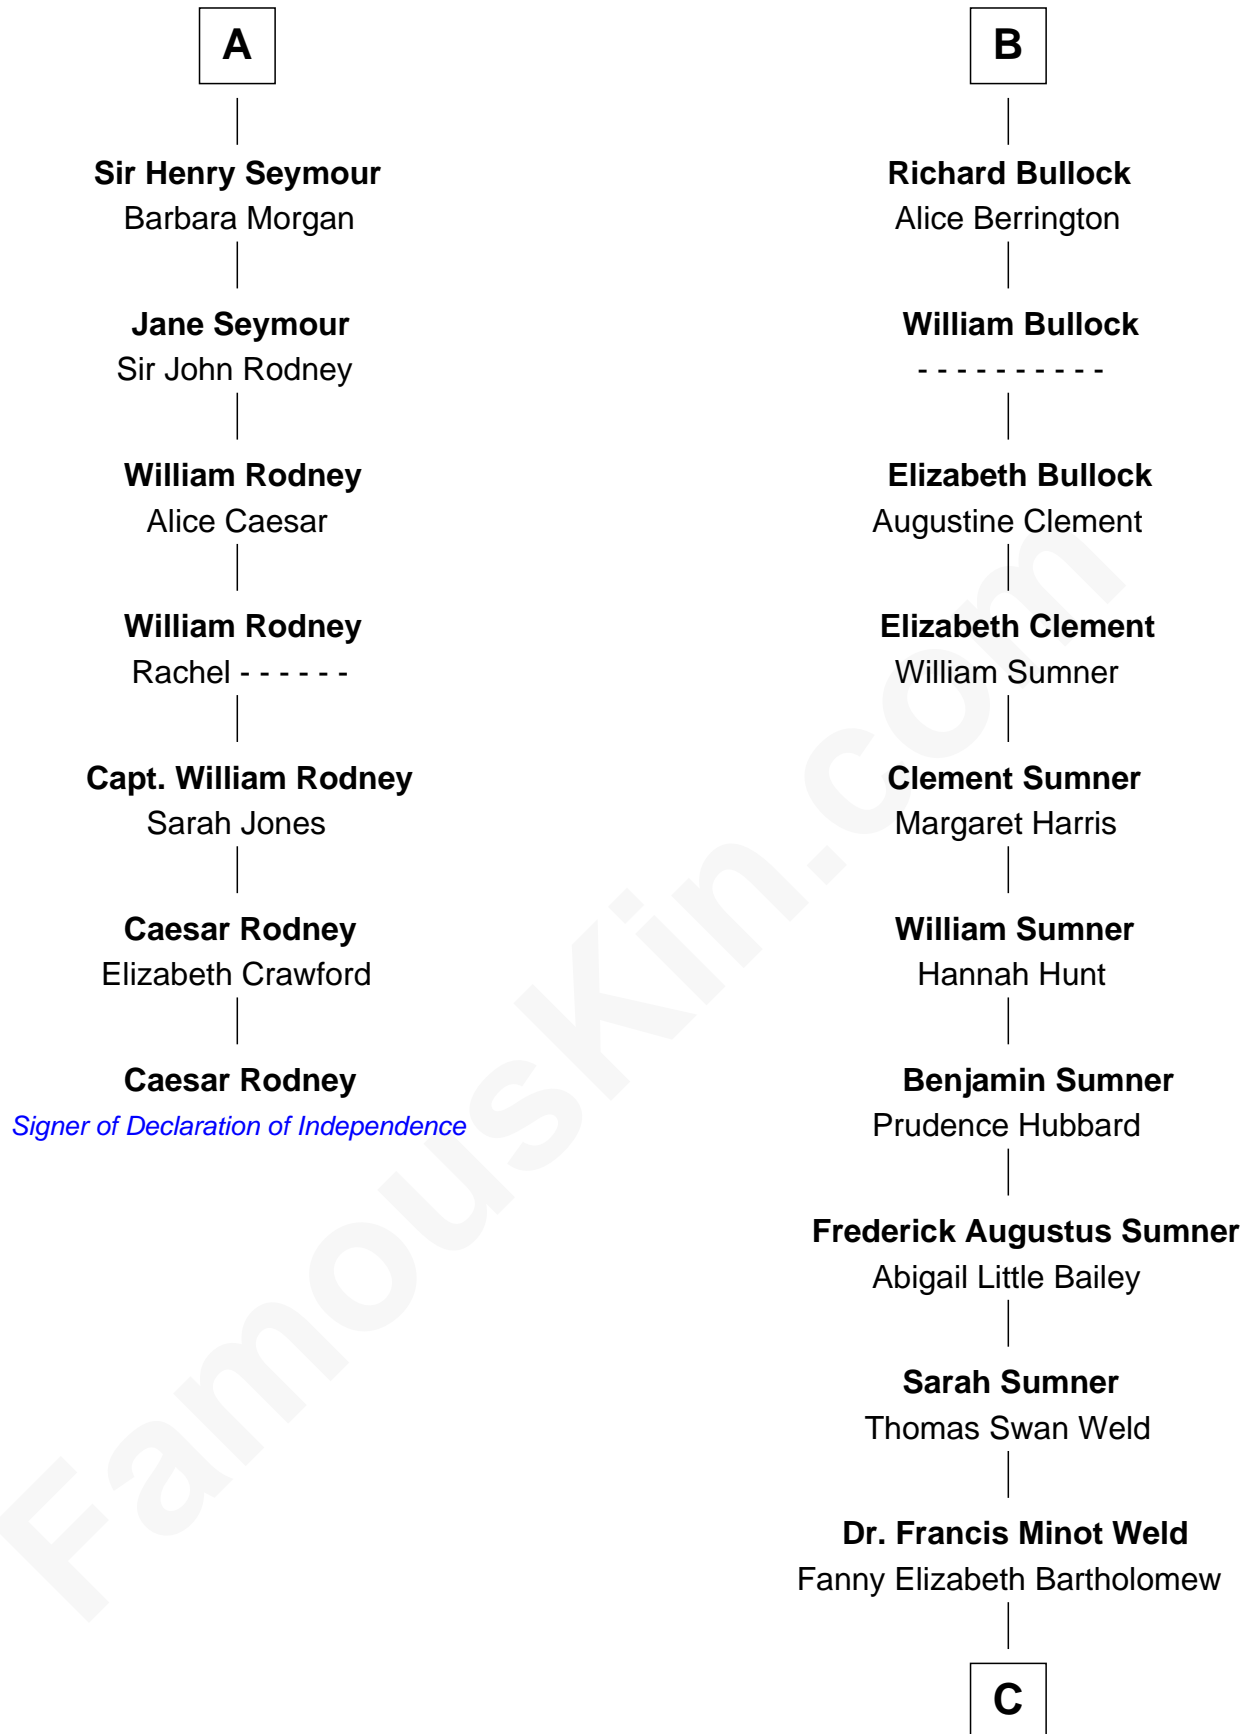

FamousKin.com

Relationship Chart of

Caesar Rodney

Signer of the Declaration of Independence

13th cousin 6 times removed of

Bill Weld

68th Governor of Massachusetts

Bartholomew de Badlesmere

Margaret de Clare

Margaret de Badlesmere

Sir John de Tibetot

Sir Robert de Tibetot

Margaret Deincourt

Elizabeth de Tibetot

Sir Philip le Despencer

Margery Despencer

Maud de Badlesmere

John de Vere

Aubrey de Vere

Alice FitzWalter

Sir Richard de Vere

Alice Sergeaux

Sir John de Vere

Elizabeth Howard

Joan de Vere

Sir William Norreys

Margaret Norreys

Gilbert Bullock

Thomas Bullock

Alice Kingsmill

B

C