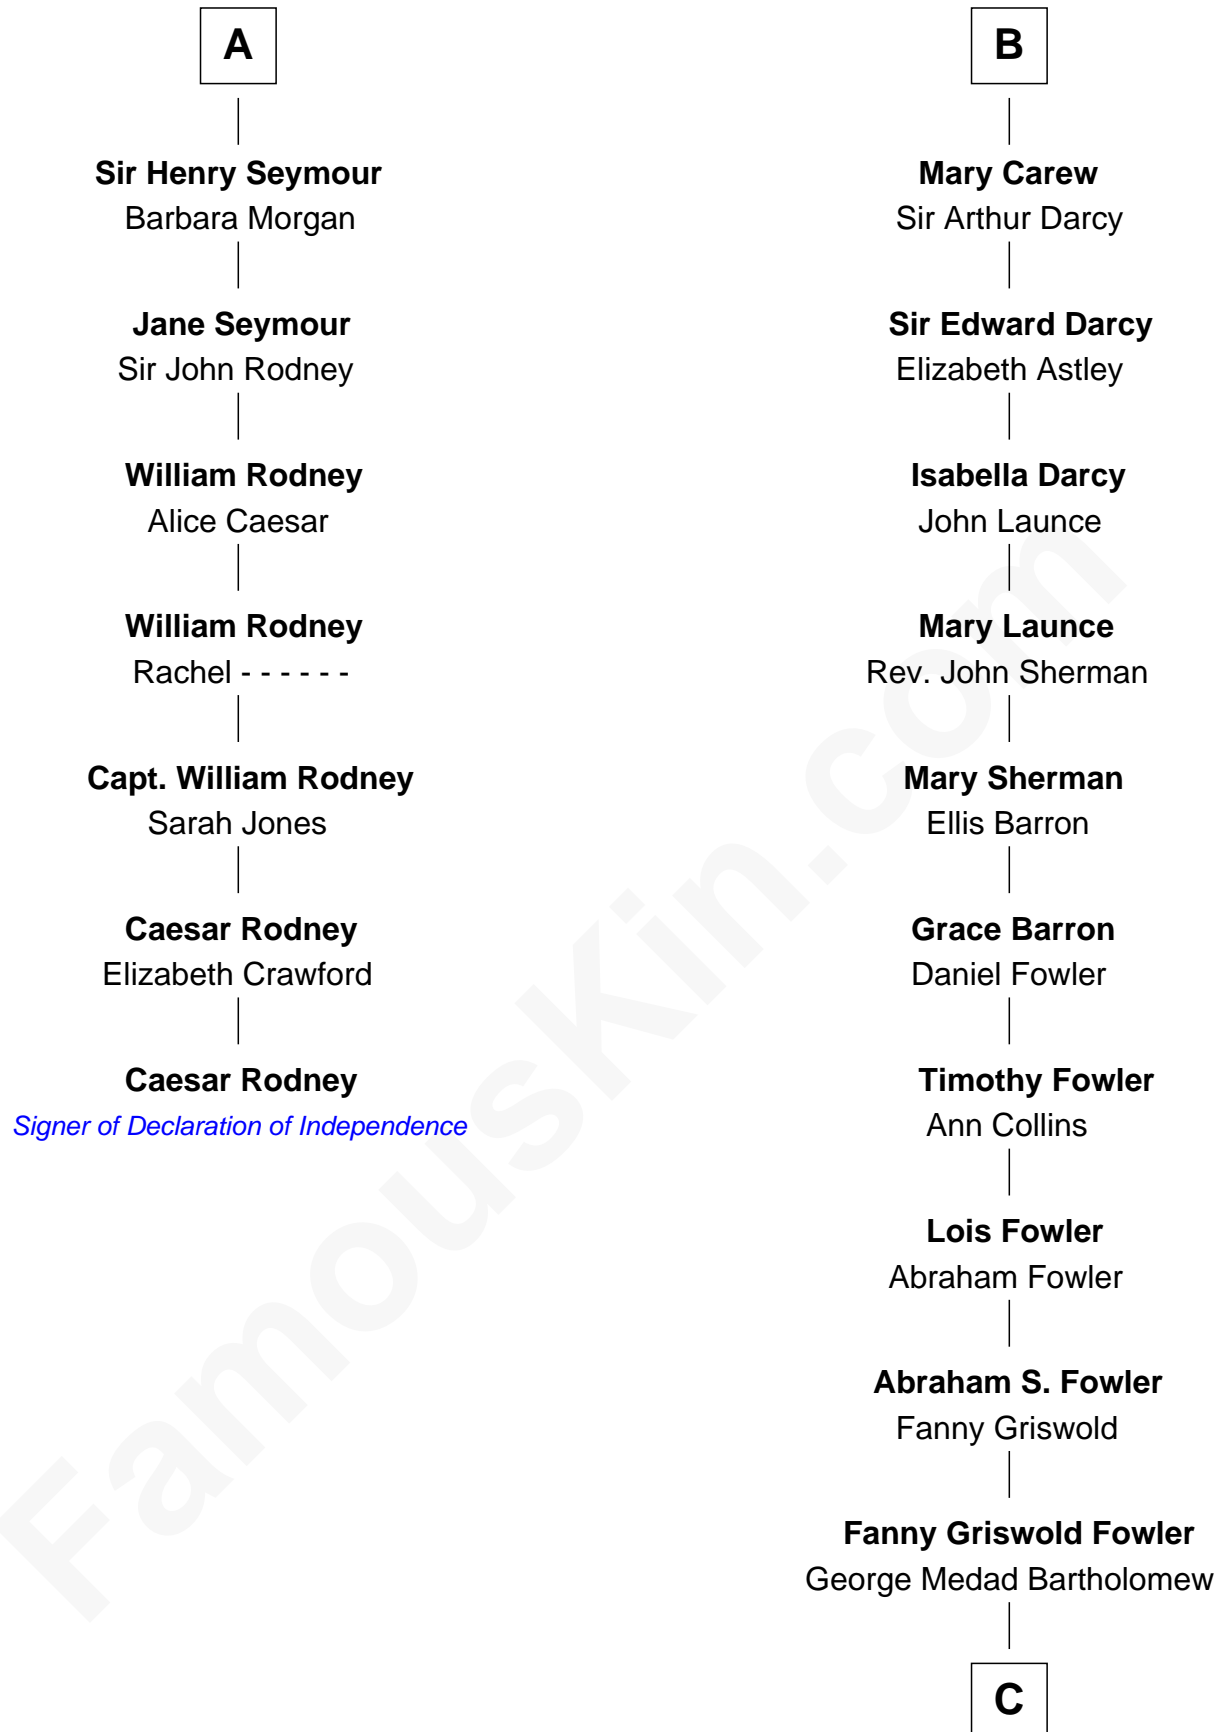

FamousKin.com

Relationship Chart of

Caesar Rodney

Signer of the Declaration of Independence

13th cousin 7 times removed of

Bill Weld

68th Governor of Massachusetts

C

Fanny Elizabeth Bartholomew

Dr. Francis Minot Weld

Francis Minot Weld

Margaret Low White

David Weld

Mary Blake Nichols

Bill Weld

68th Governor of Massachusetts