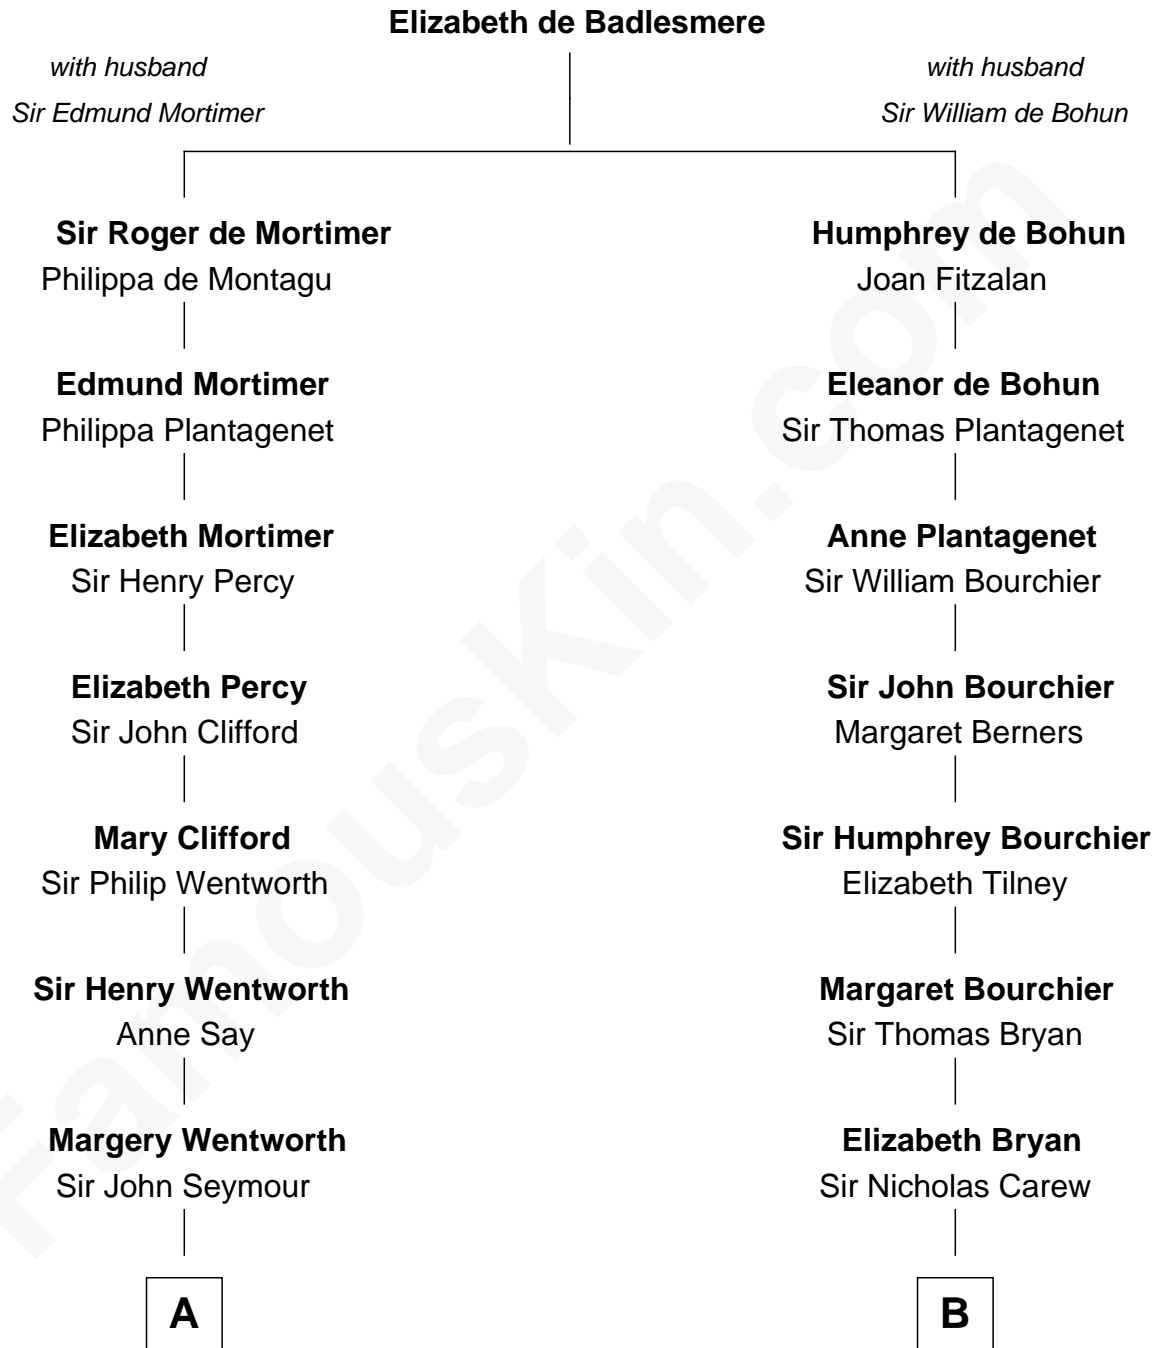

FamousKin.com

Relationship Chart of

Caesar Rodney

Signer of the Declaration of Independence

13th cousin 7 times removed of

Bill Weld

68th Governor of Massachusetts

C

Fanny Elizabeth Bartholomew

Dr. Francis Minot Weld

Francis Minot Weld

Margaret Low White

David Weld

Mary Blake Nichols

Bill Weld

68th Governor of Massachusetts