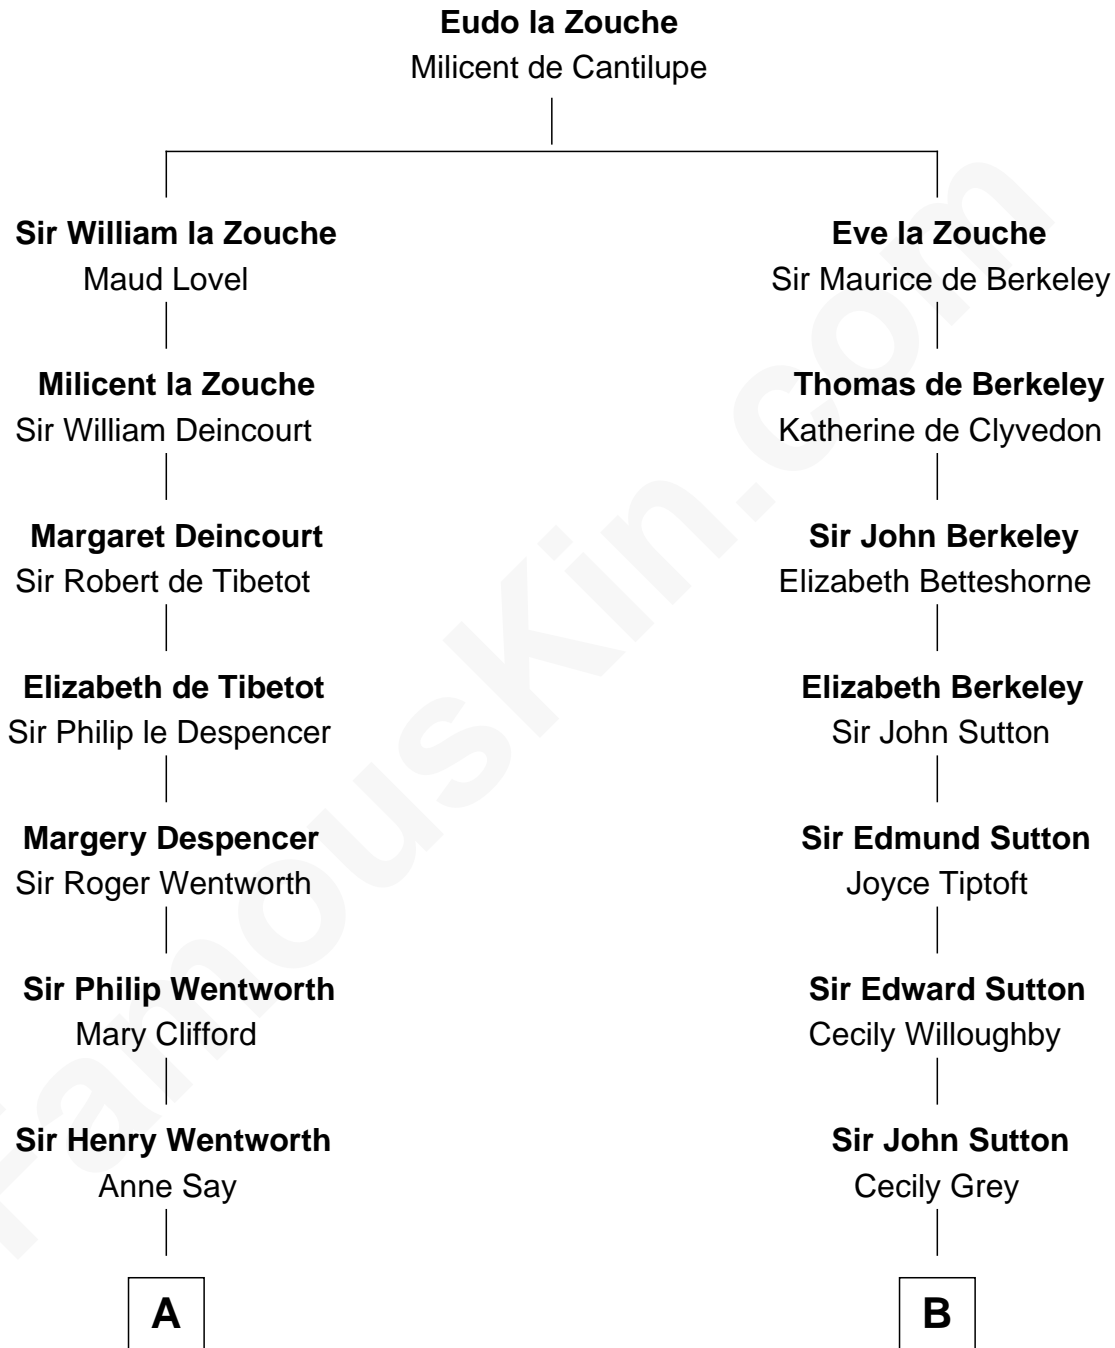

FamousKin.com

Relationship Chart of

Caesar Rodney

Signer of the Declaration of Independence

14th cousin 6 times removed of

Bill Weld

68th Governor of Massachusetts