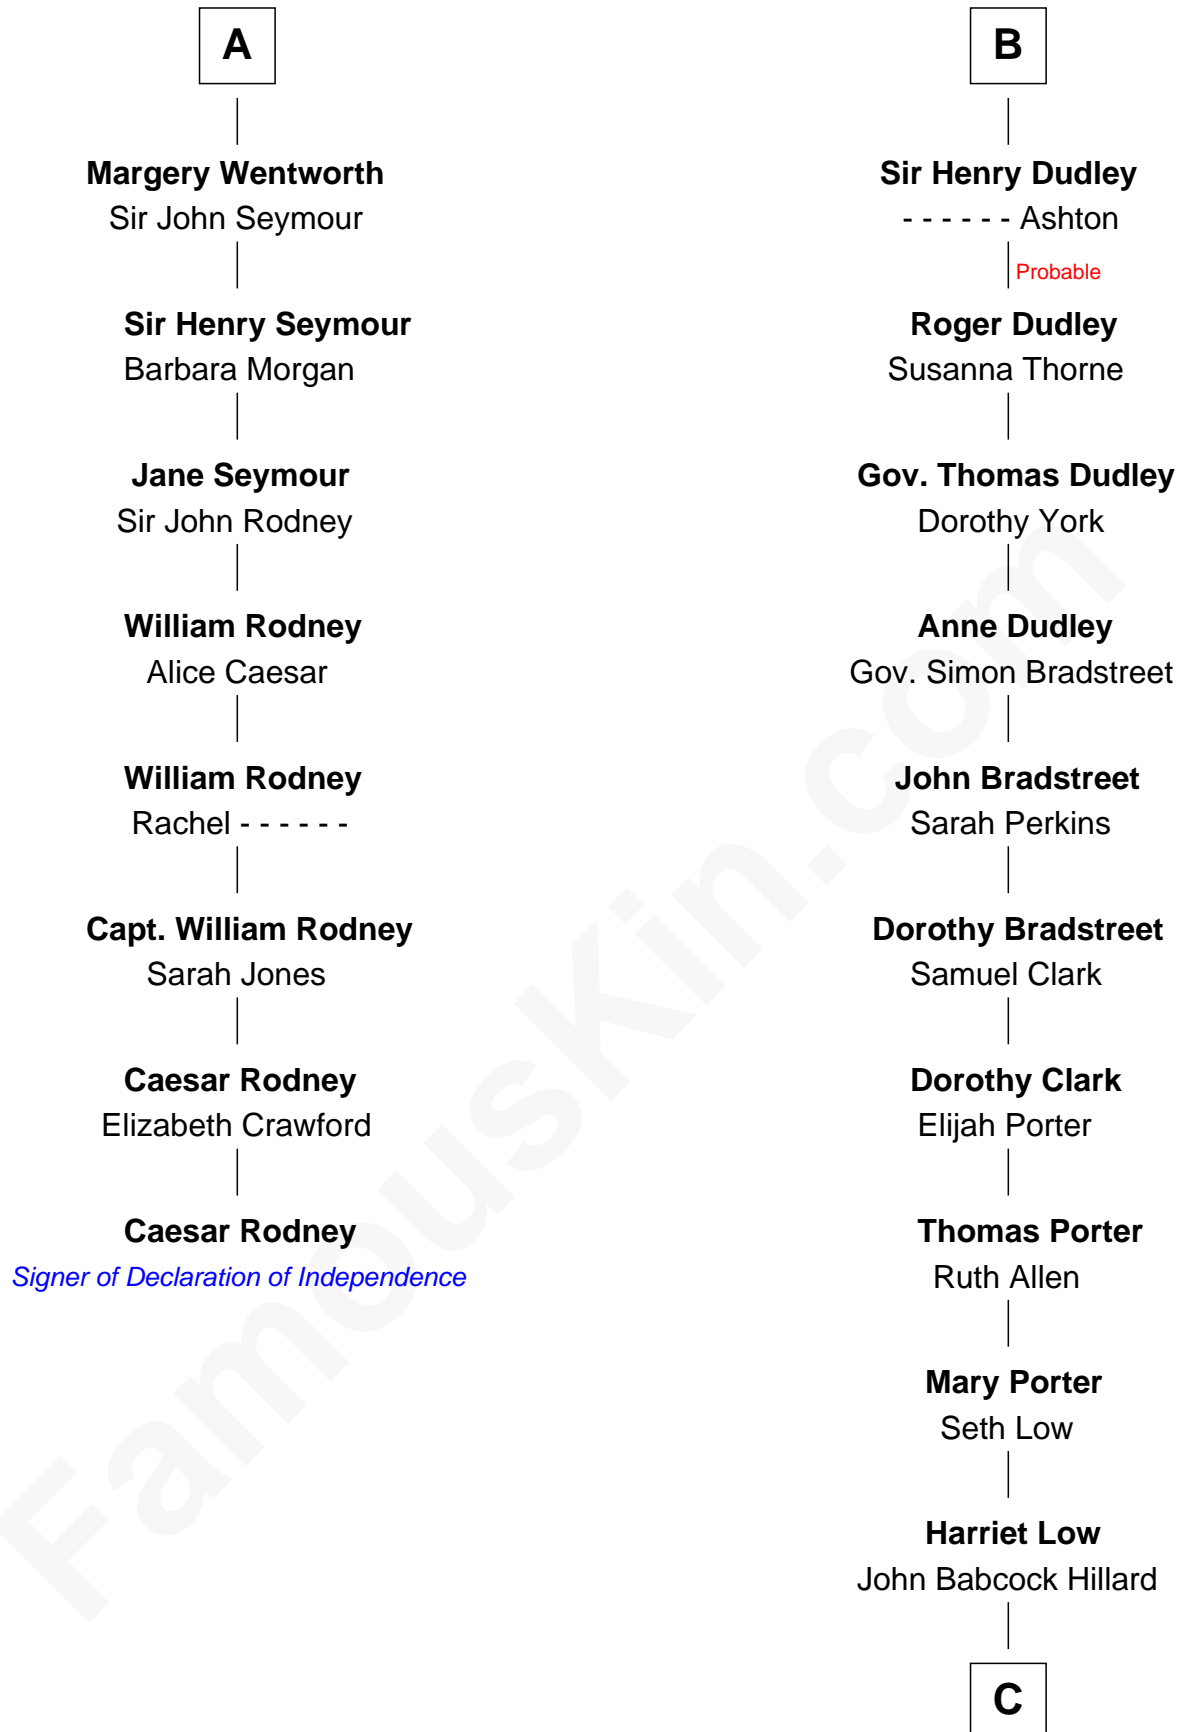

## Relationship Chart of

### Caesar Rodney

*Signer of the Declaration of Independence*

14th cousin 6 times removed of

### Bill Weld

*68th Governor of Massachusetts*

**C**

—  
**Harriet Hillard**

William Augustus White

—  
**Margaret Low White**

Francis Minot Weld

—  
**David Weld**

Mary Blake Nichols

—  
**Bill Weld**

*68th Governor of Massachusetts*