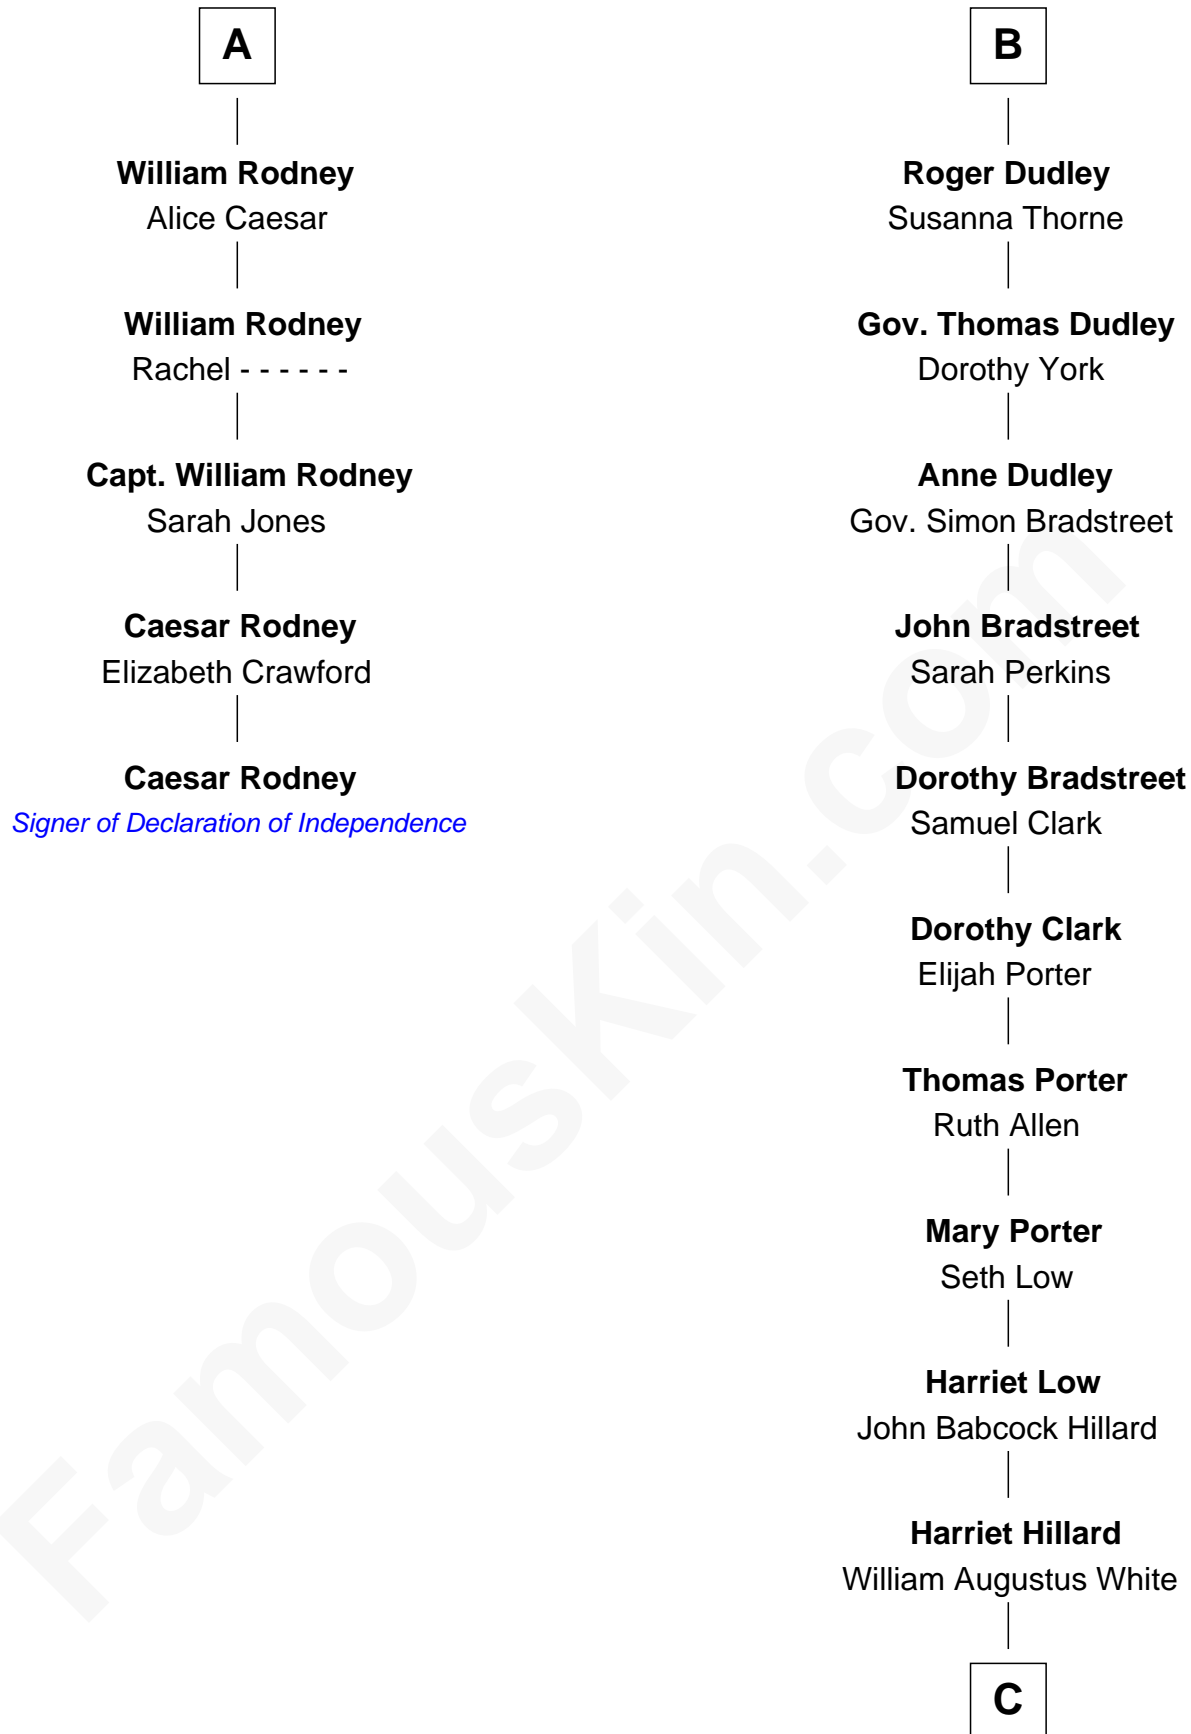

FamousKin.com

Relationship Chart of

Caesar Rodney

Signer of the Declaration of Independence

11th cousin 8 times removed of

Bill Weld

68th Governor of Massachusetts

C

—
Margaret Low White

Francis Minot Weld

—
David Weld

Mary Blake Nichols

—
Bill Weld

68th Governor of Massachusetts

FamousKin.com