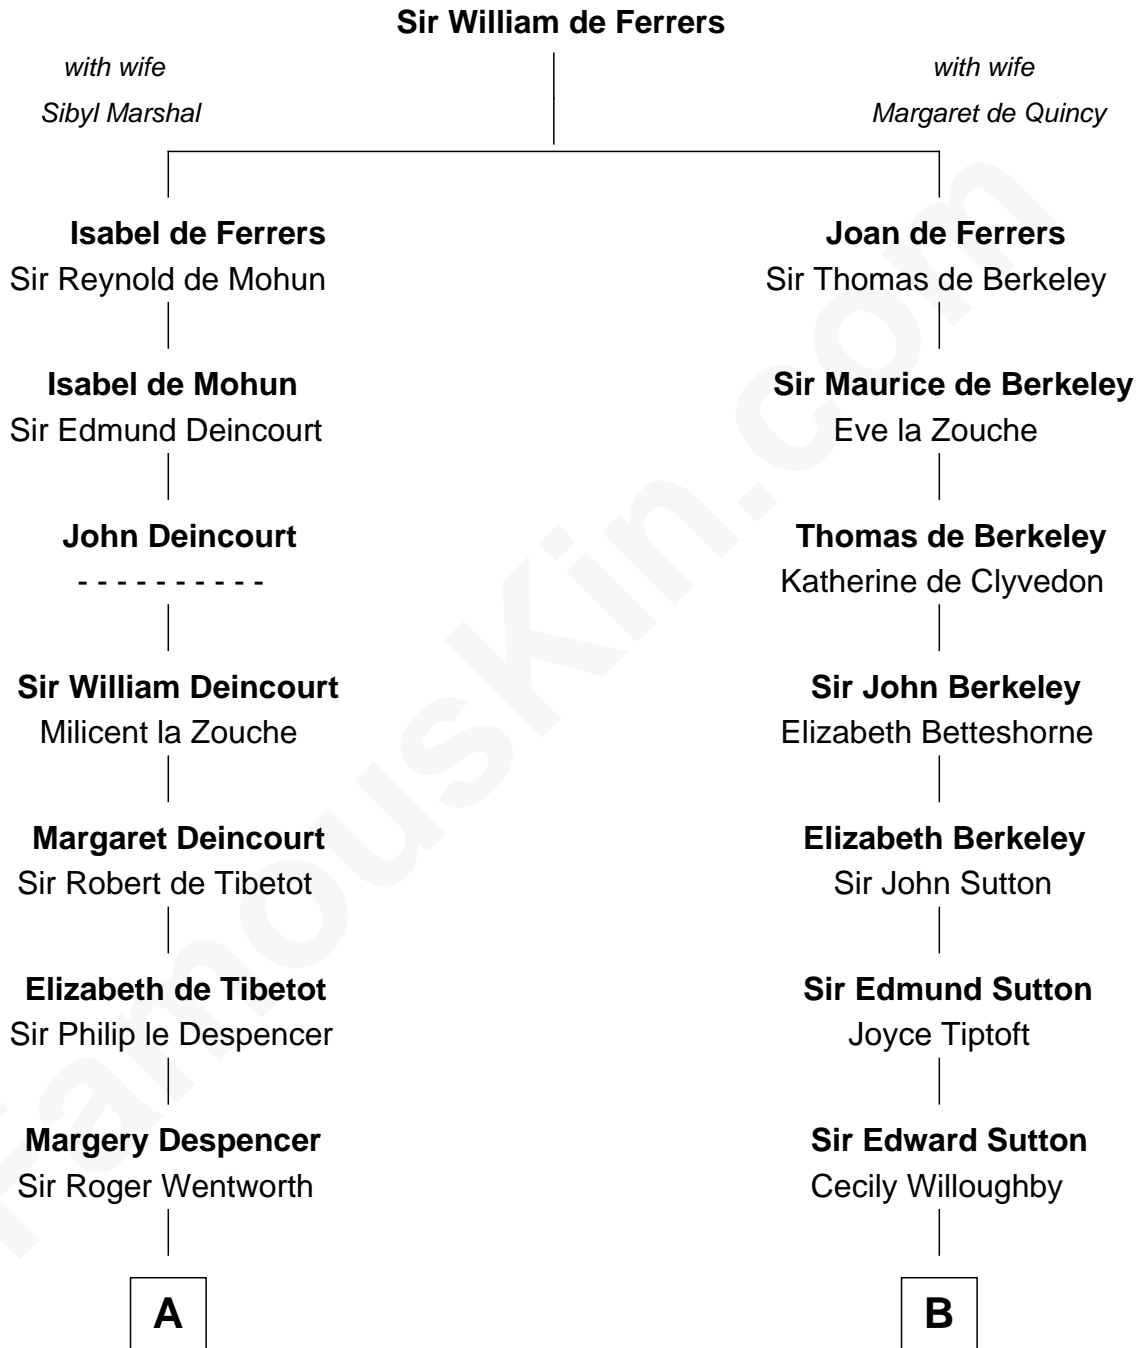

FamousKin.com

Relationship Chart of

Caesar Rodney

Signer of the Declaration of Independence

16th cousin 5 times removed of

Bill Weld

68th Governor of Massachusetts

C

—
Harriet Low

John Babcock Hillard

—
Harriet Hillard

William Augustus White

—
Margaret Low White

Francis Minot Weld

—
David Weld

Mary Blake Nichols