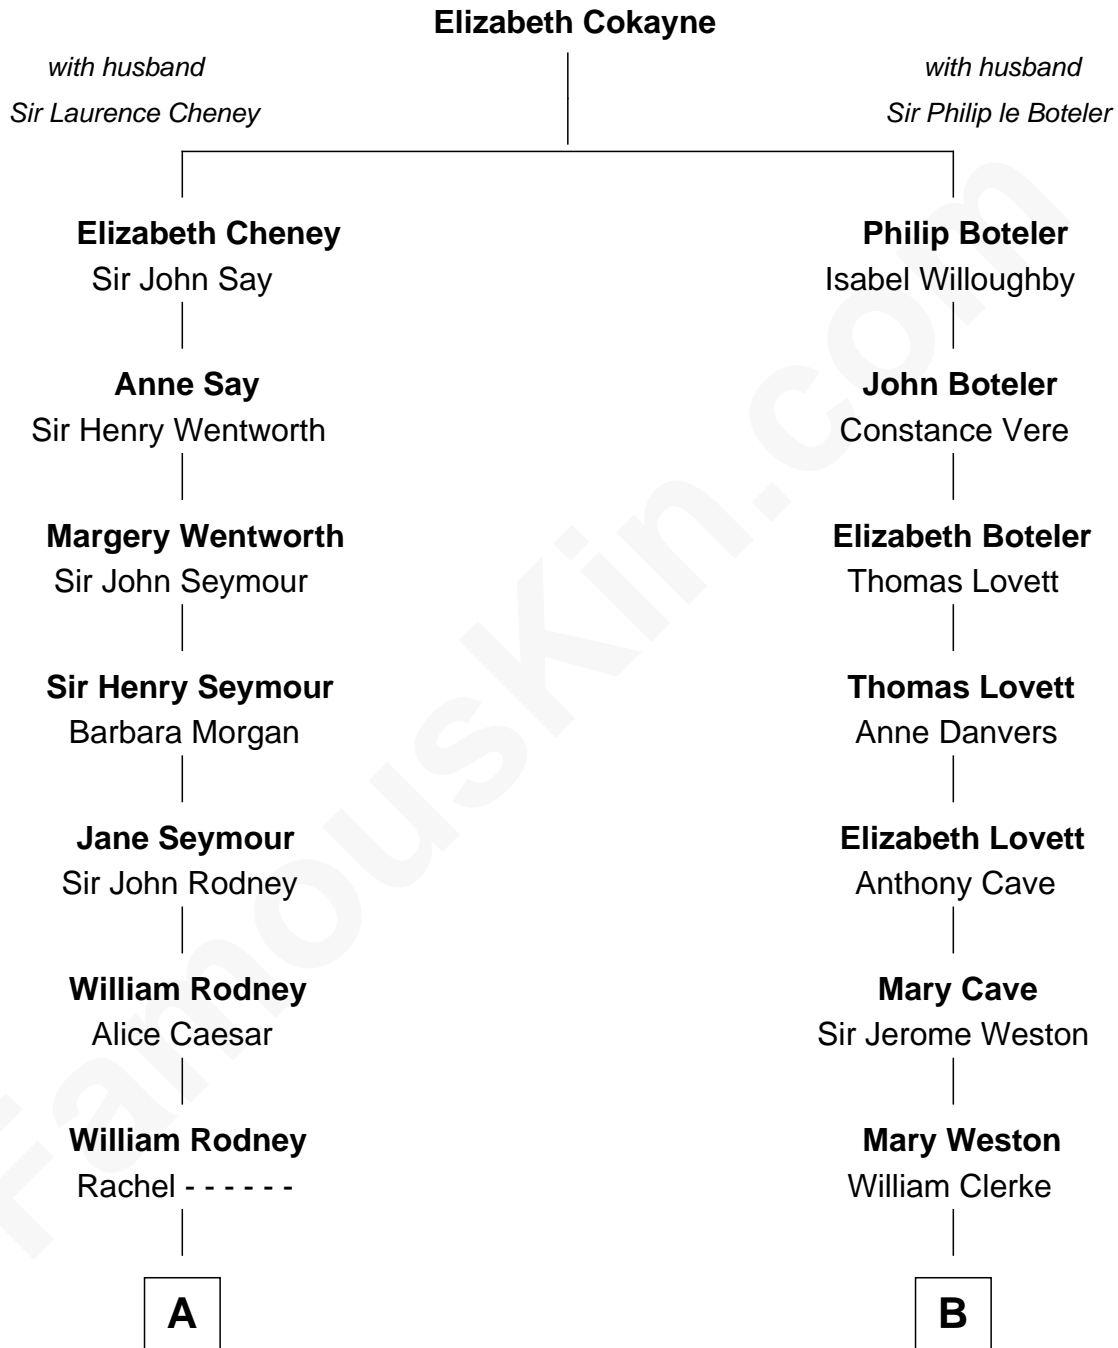

FamousKin.com

Relationship Chart of

Caesar Rodney

Signer of the Declaration of Independence

9th cousin 9 times removed of

Tuesday Weld

TV and Movie Actress

C

Lothrop Motley Weld

Yosene Balfour Ker

Tuesday Weld

TV and Movie Actress

FamousKin.com