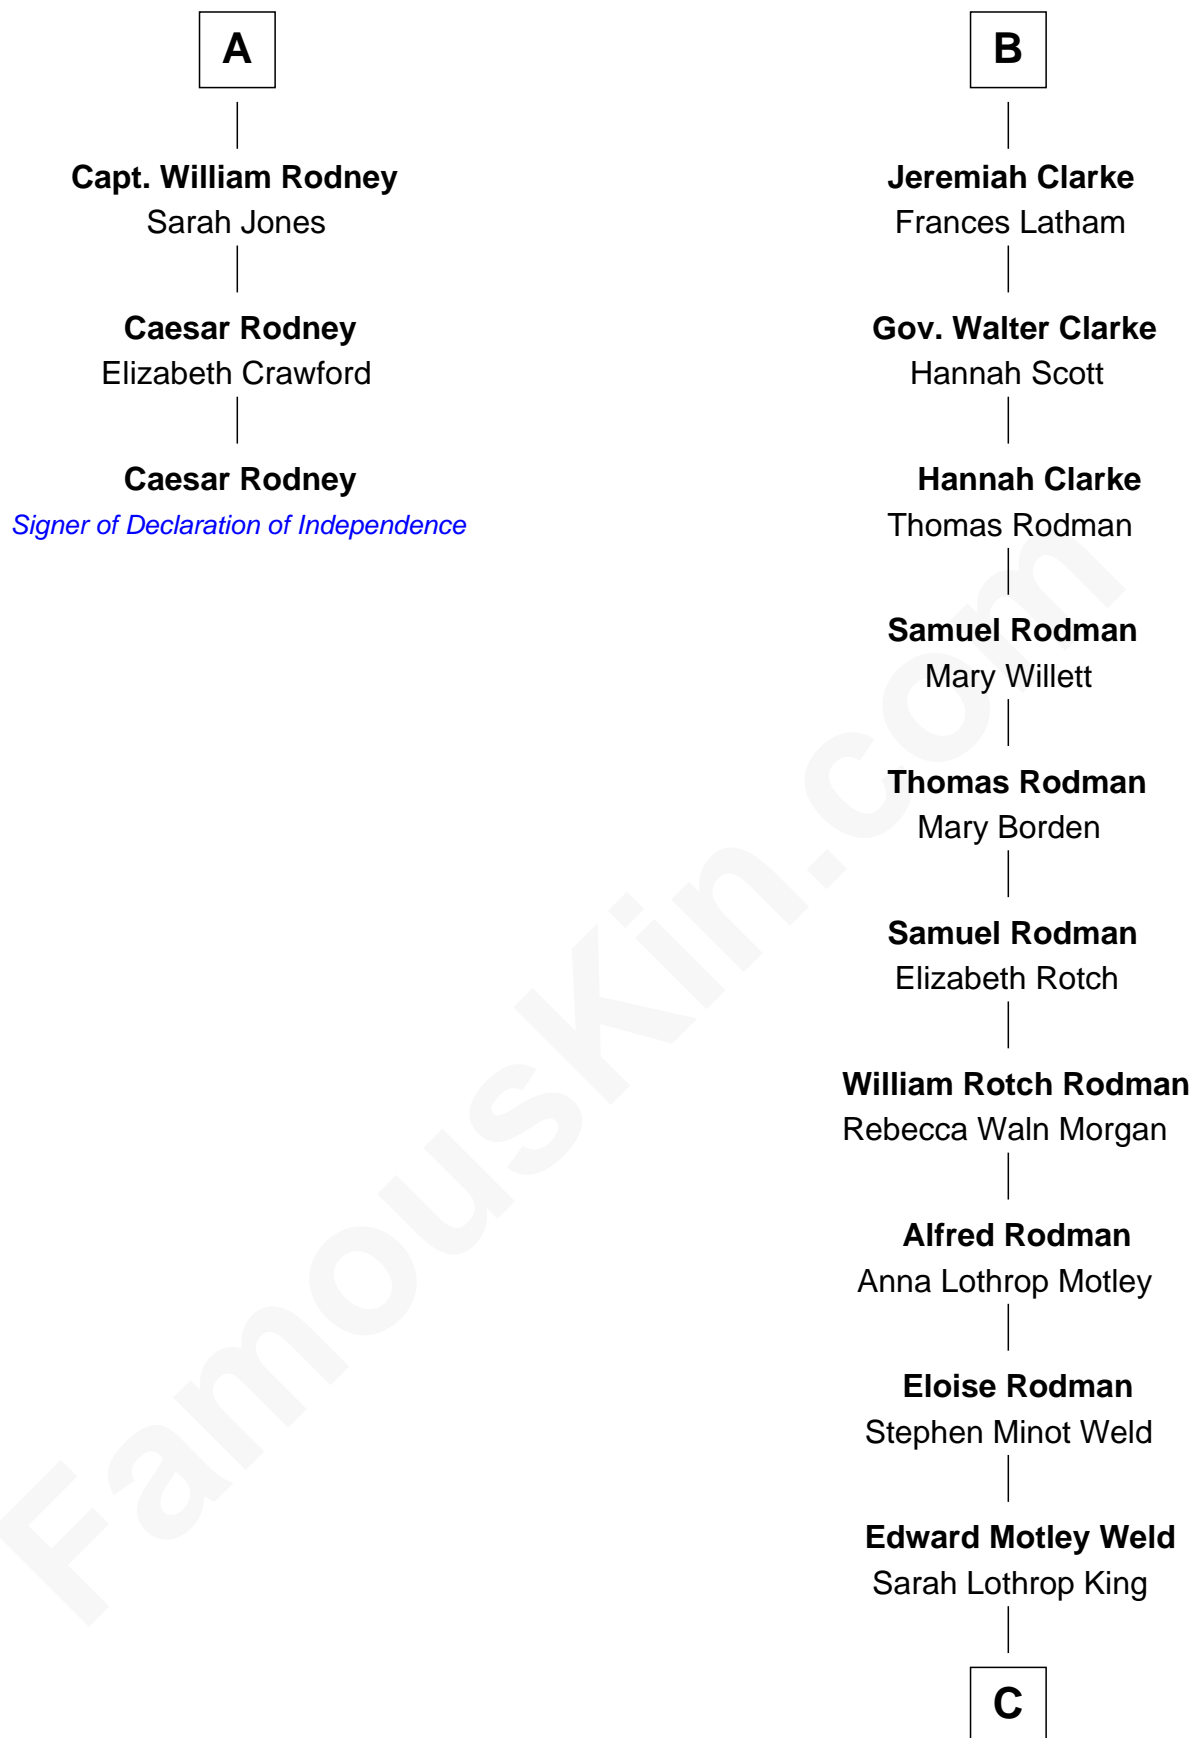

FamousKin.com

Relationship Chart of

Caesar Rodney

Signer of the Declaration of Independence

9th cousin 9 times removed of

Tuesday Weld

TV and Movie Actress

C

Lothrop Motley Weld

Yosene Balfour Ker

Tuesday Weld

TV and Movie Actress

FamousKin.com