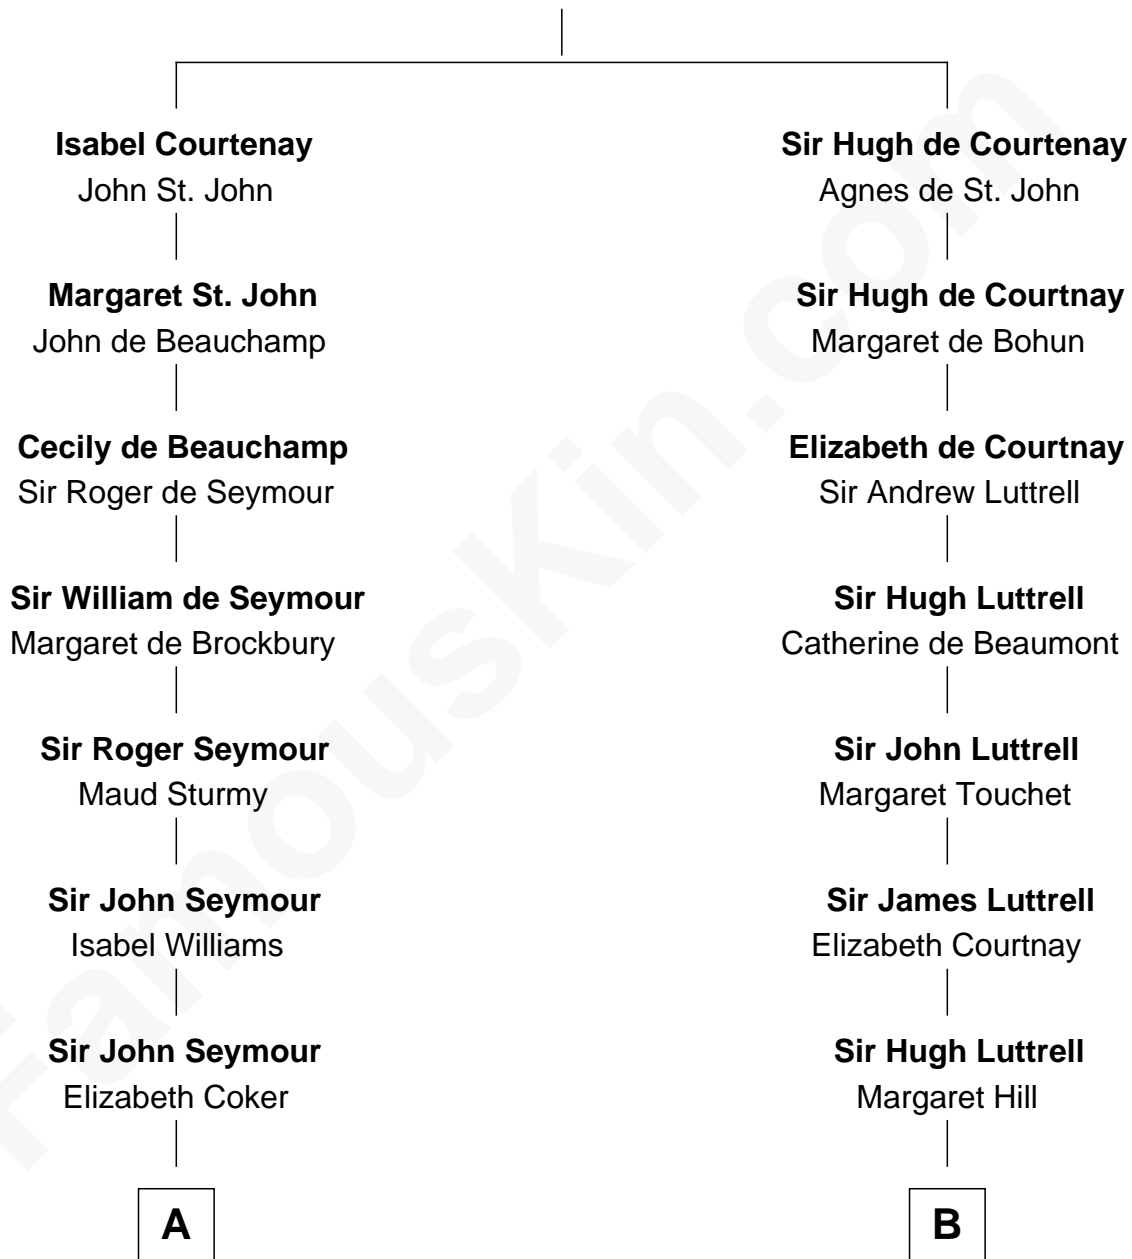

FamousKin.com

Relationship Chart of

Caesar Rodney

Signer of the Declaration of Independence

15th cousin 6 times removed of

Tuesday Weld

TV and Movie Actress

Sir Hugh de Courtenay

Eleanor le Despencer

C

Anna Lothrop Motley

Alfred Rodman

Eloise Rodman

Stephen Minot Weld

Edward Motley Weld

Sarah Lothrop King

Lothrop Motley Weld

Yosene Balfour Ker

Tuesday Weld

TV and Movie Actress