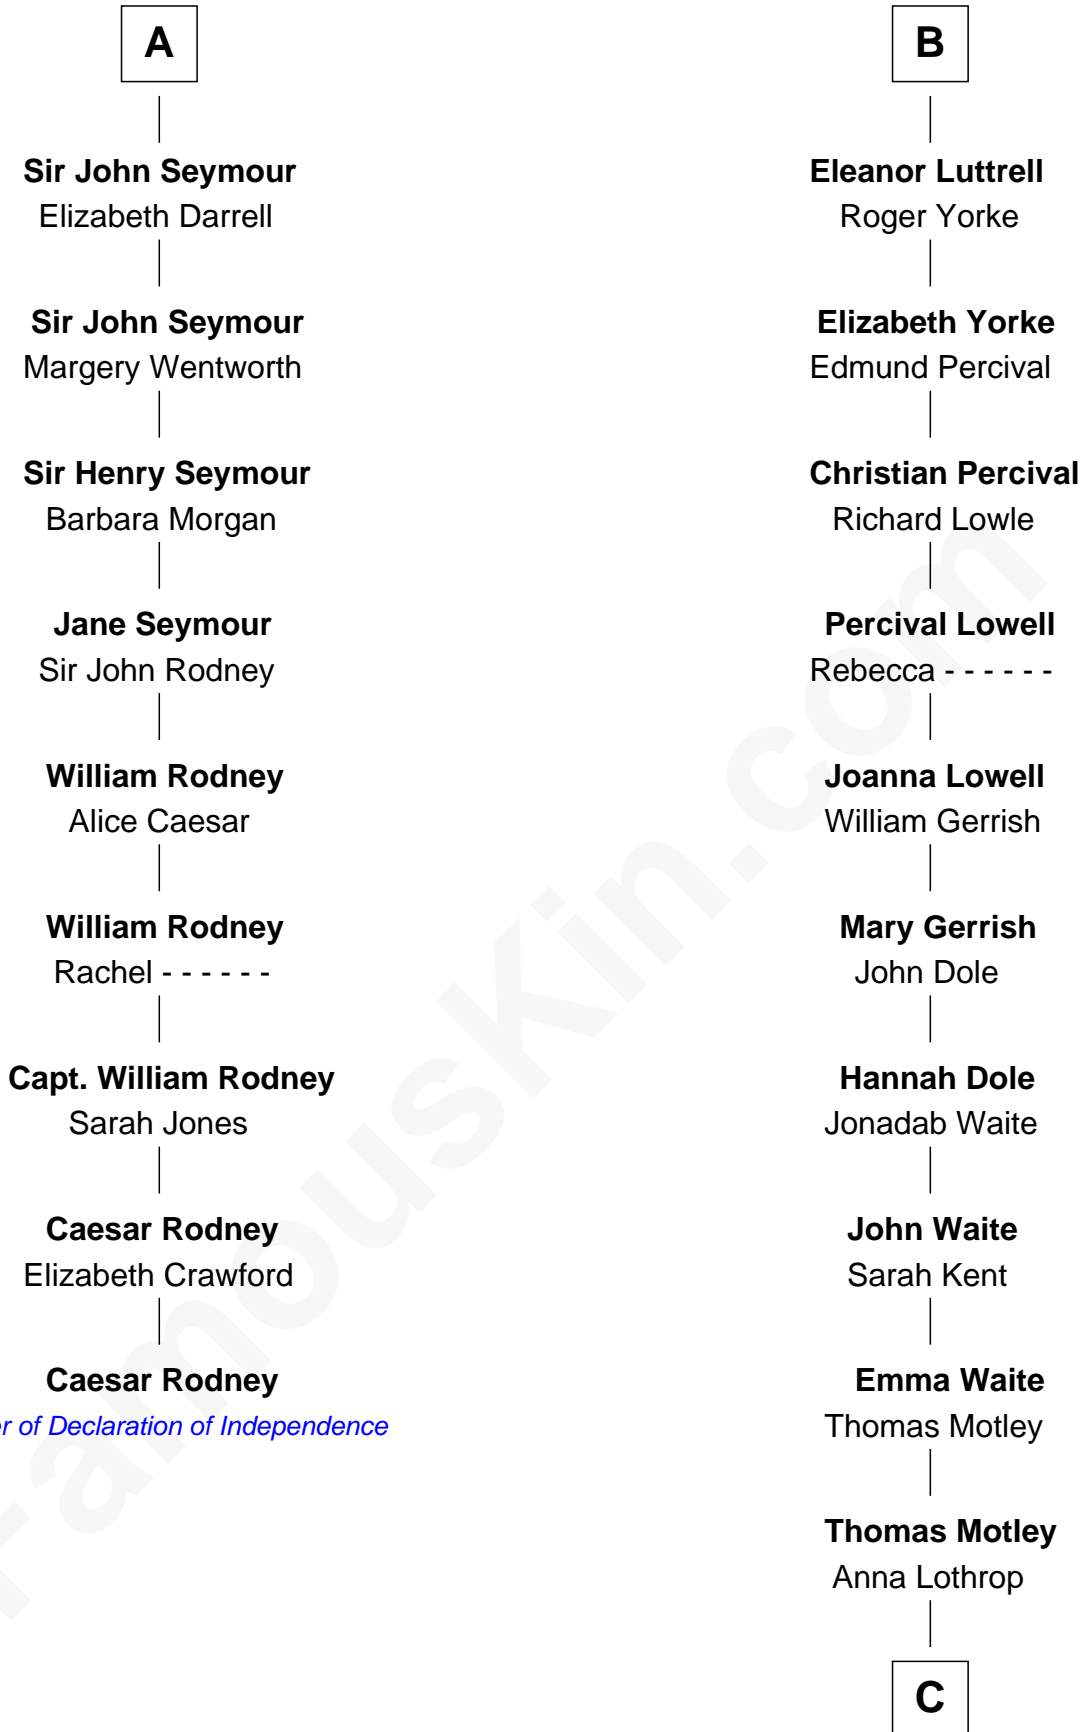

FamousKin.com

Relationship Chart of

Caesar Rodney

Signer of the Declaration of Independence

15th cousin 6 times removed of

Tuesday Weld

TV and Movie Actress

Sir Hugh de Courtenay

Eleanor le Despencer

C

Anna Lothrop Motley

Alfred Rodman

Eloise Rodman

Stephen Minot Weld

Edward Motley Weld

Sarah Lothrop King

Lothrop Motley Weld

Yosene Balfour Ker

Tuesday Weld

TV and Movie Actress