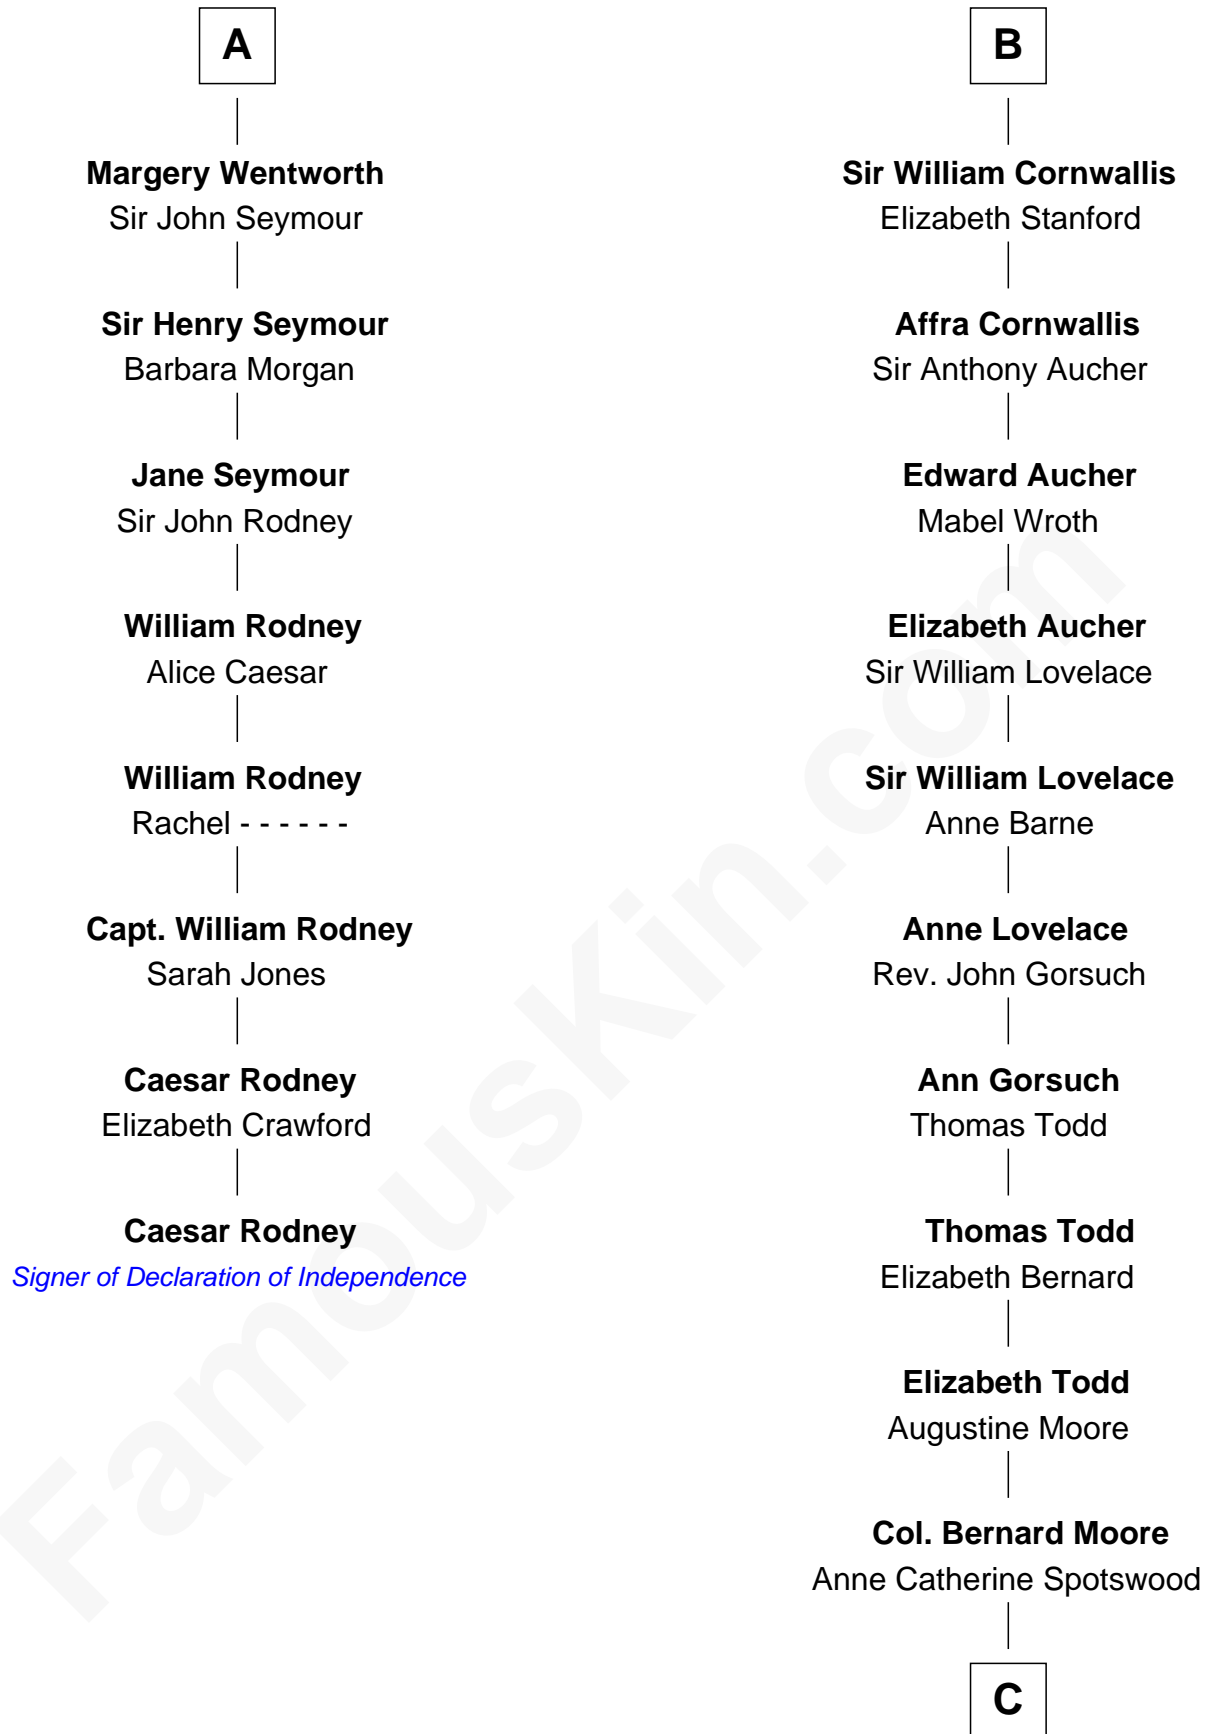

## Relationship Chart of Caesar Rodney

*Signer of the Declaration of Independence*

14th cousin 6 times removed of

**Helen Keller**

*Author and Activist*

**Sir Hugh le Despencer**

Isabella de Beauchamp

**Sir Philip le Despencer**

Sir Roger Wentworth

**Sir Philip Wentworth**

Mary Clifford

**Sir Henry Wentworth**

Anne Say

**A**

**Hugh le Despencer**

Eleanor de Clare

**Isabel le Despencer**

Richard Fitzalan

**Sir Edmund Fitzalan**

Sibyl de Montagu

**Philippe Fitzalan**

Sir Richard Sergeaux

**Philippa Sergeaux**

Sir Robert Pashley

**Anne Pashley**

Edward Tyrrell

**Philippa Tyrrell**

Thomas Cornwallis

**B**

**C**

**Col. Alexander Spotswood Moore**

Elizabeth Aylett