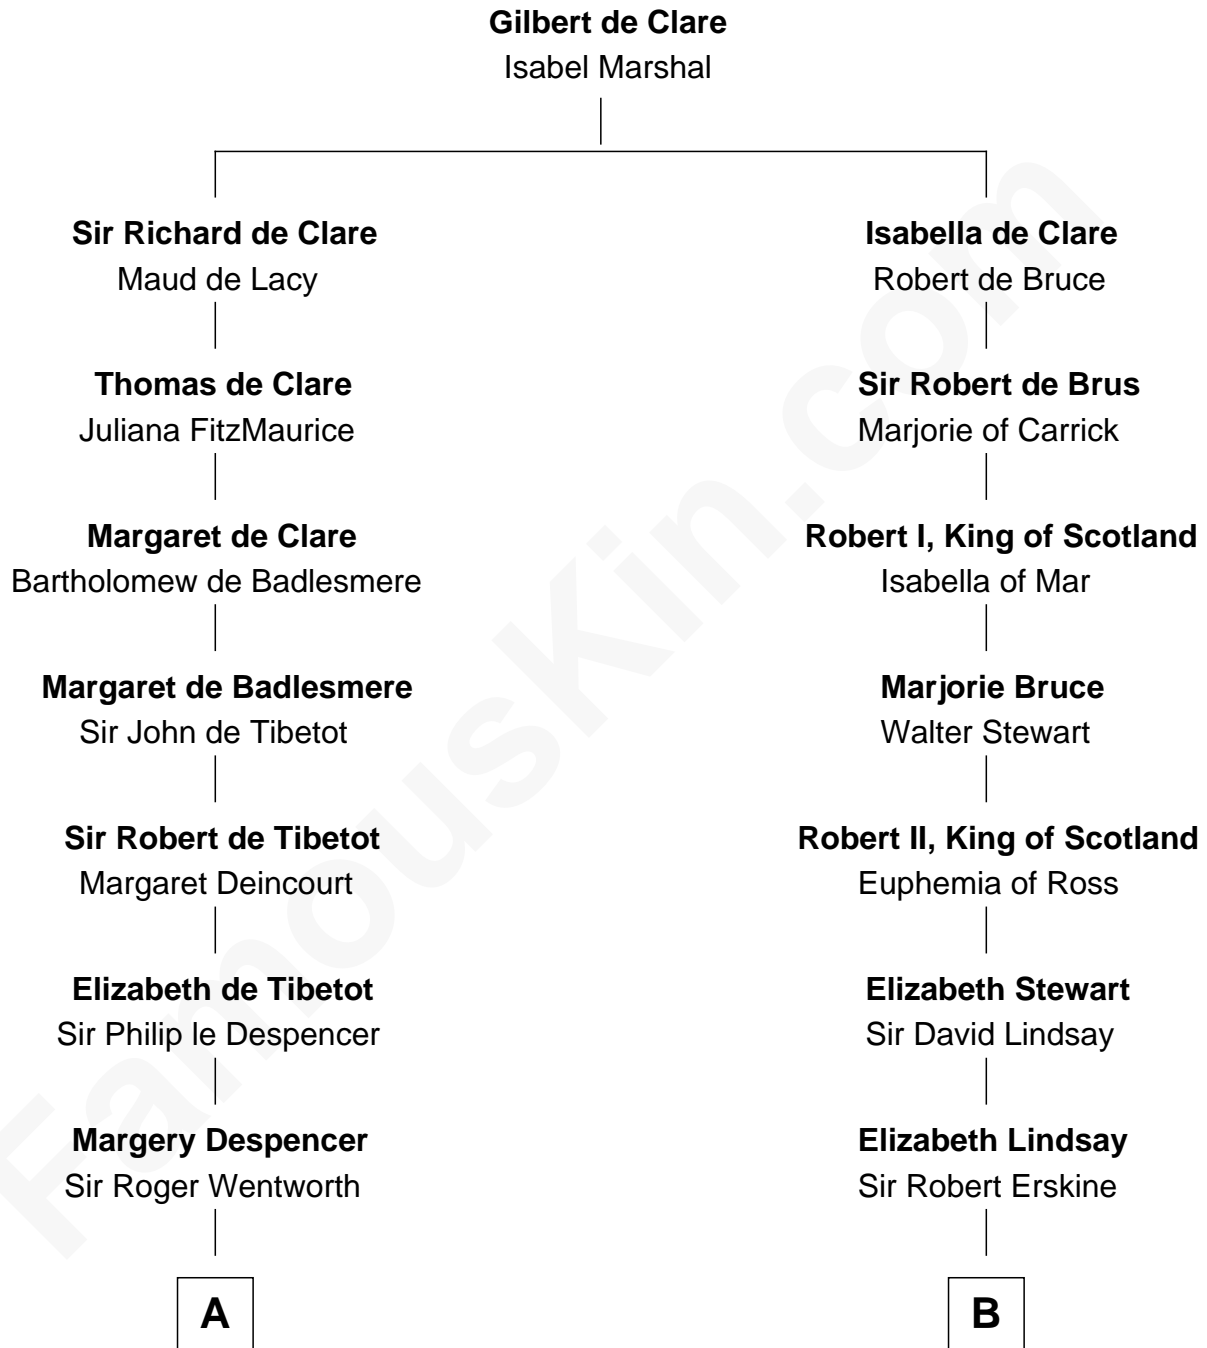

FamousKin.com

Relationship Chart of

Caesar Rodney

Signer of the Declaration of Independence

16th cousin of

Philip Livingston

Signer of the Declaration of Independence

A

Sir Philip Wentworth

Mary Clifford

Sir Henry Wentworth

Anne Say

Margery Wentworth

Sir John Seymour

Sir Henry Seymour

Barbara Morgan

Jane Seymour

Sir John Rodney

William Rodney

Alice Caesar

William Rodney

Rachel - - - - -

Capt. William Rodney

Sarah Jones