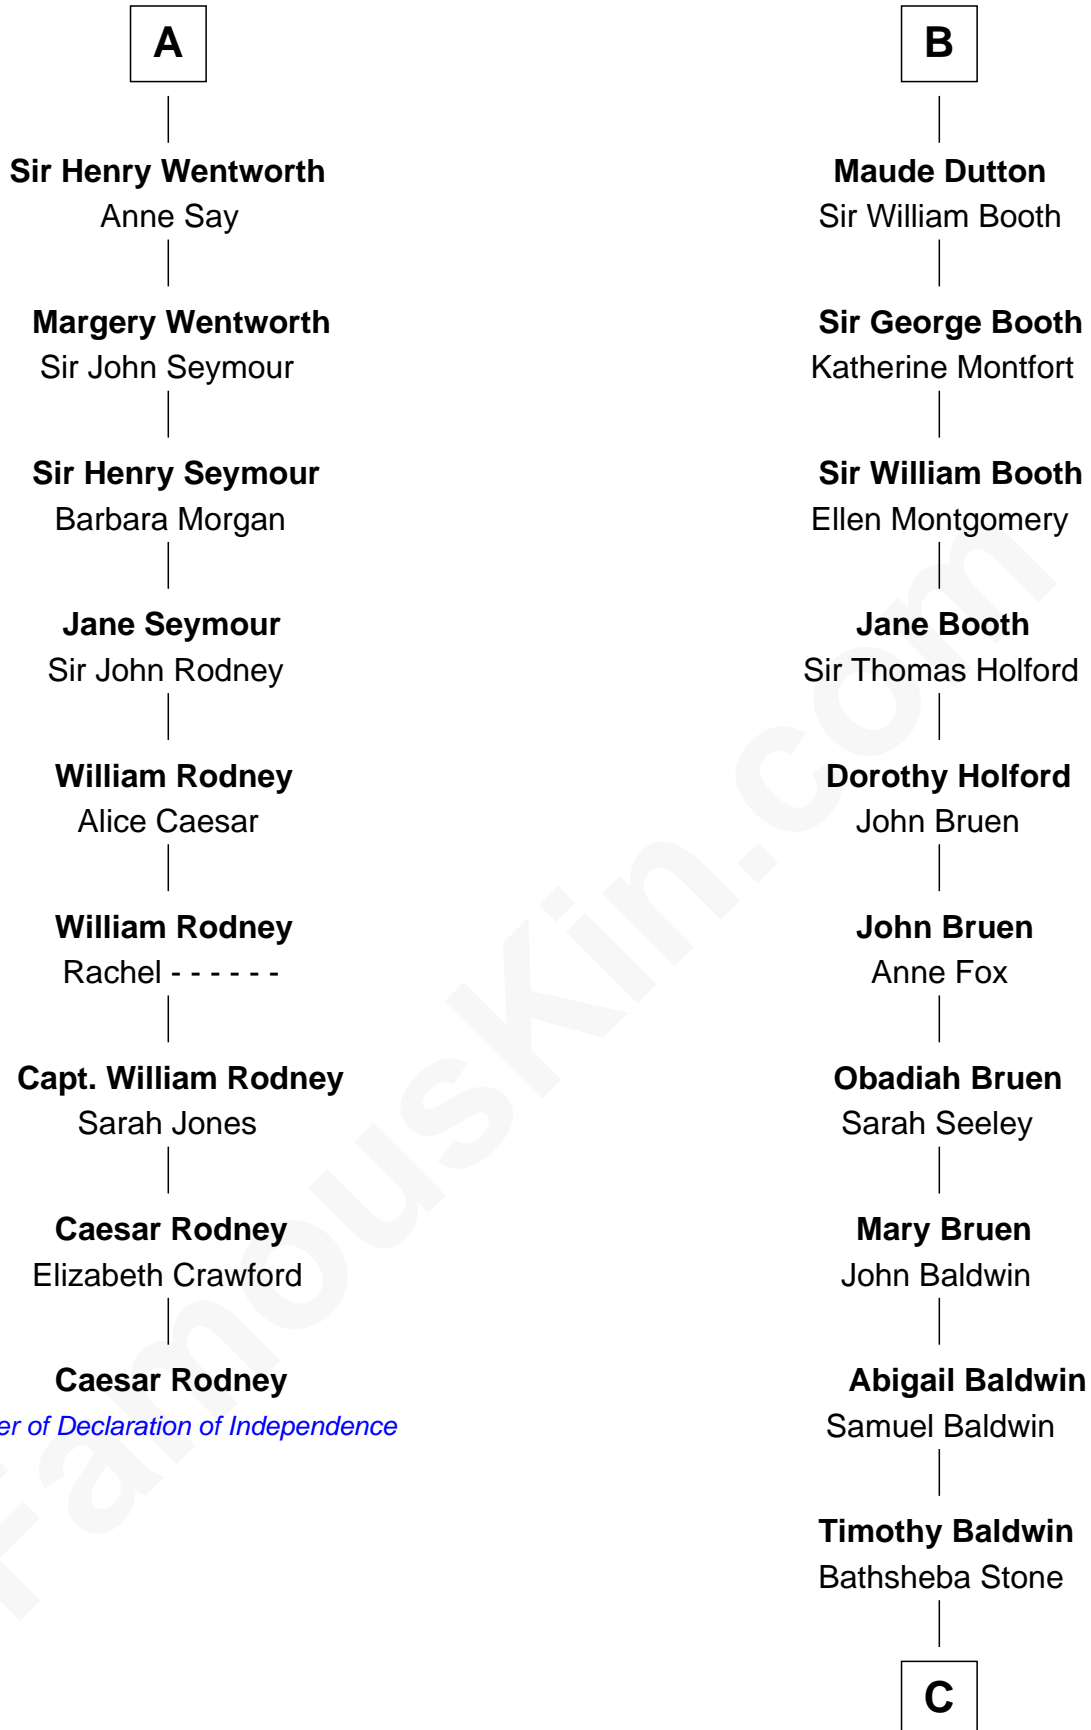

FamousKin.com

Relationship Chart of Caesar Rodney

Signer of the Declaration of Independence

15th cousin 3 times removed of

Abraham Baldwin

Signer of the U.S. Constitution

C

Michael Baldwin

Lucy Dudley

Abraham Baldwin

Signer of the U.S. Constitution

FamousKin.com