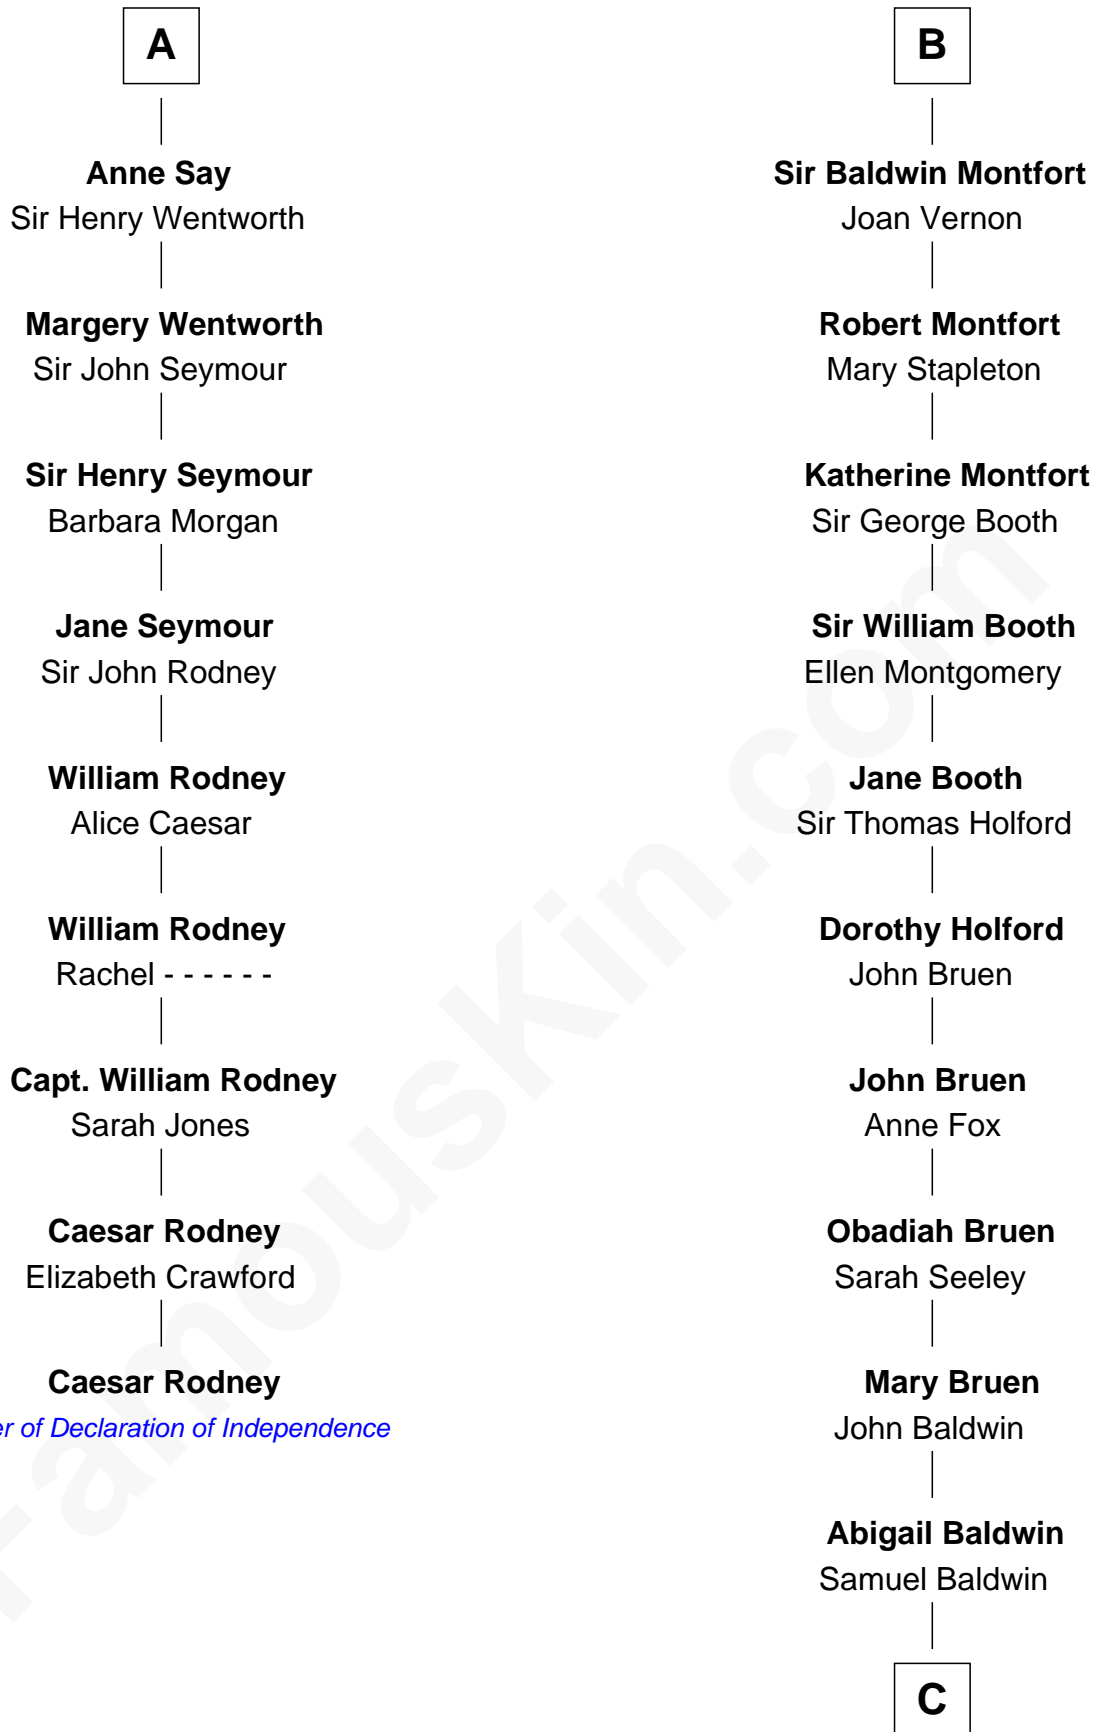

### Caesar Rodney

*Signer of the Declaration of Independence*

15th cousin 4 times removed of

### Abraham Baldwin

*Signer of the U.S. Constitution*

#### Sir Humphrey de Bohun

Maud of Eu

**C**

**Timothy Baldwin**

Bathsheba Stone

**Michael Baldwin**

Lucy Dudley

**Abraham Baldwin**