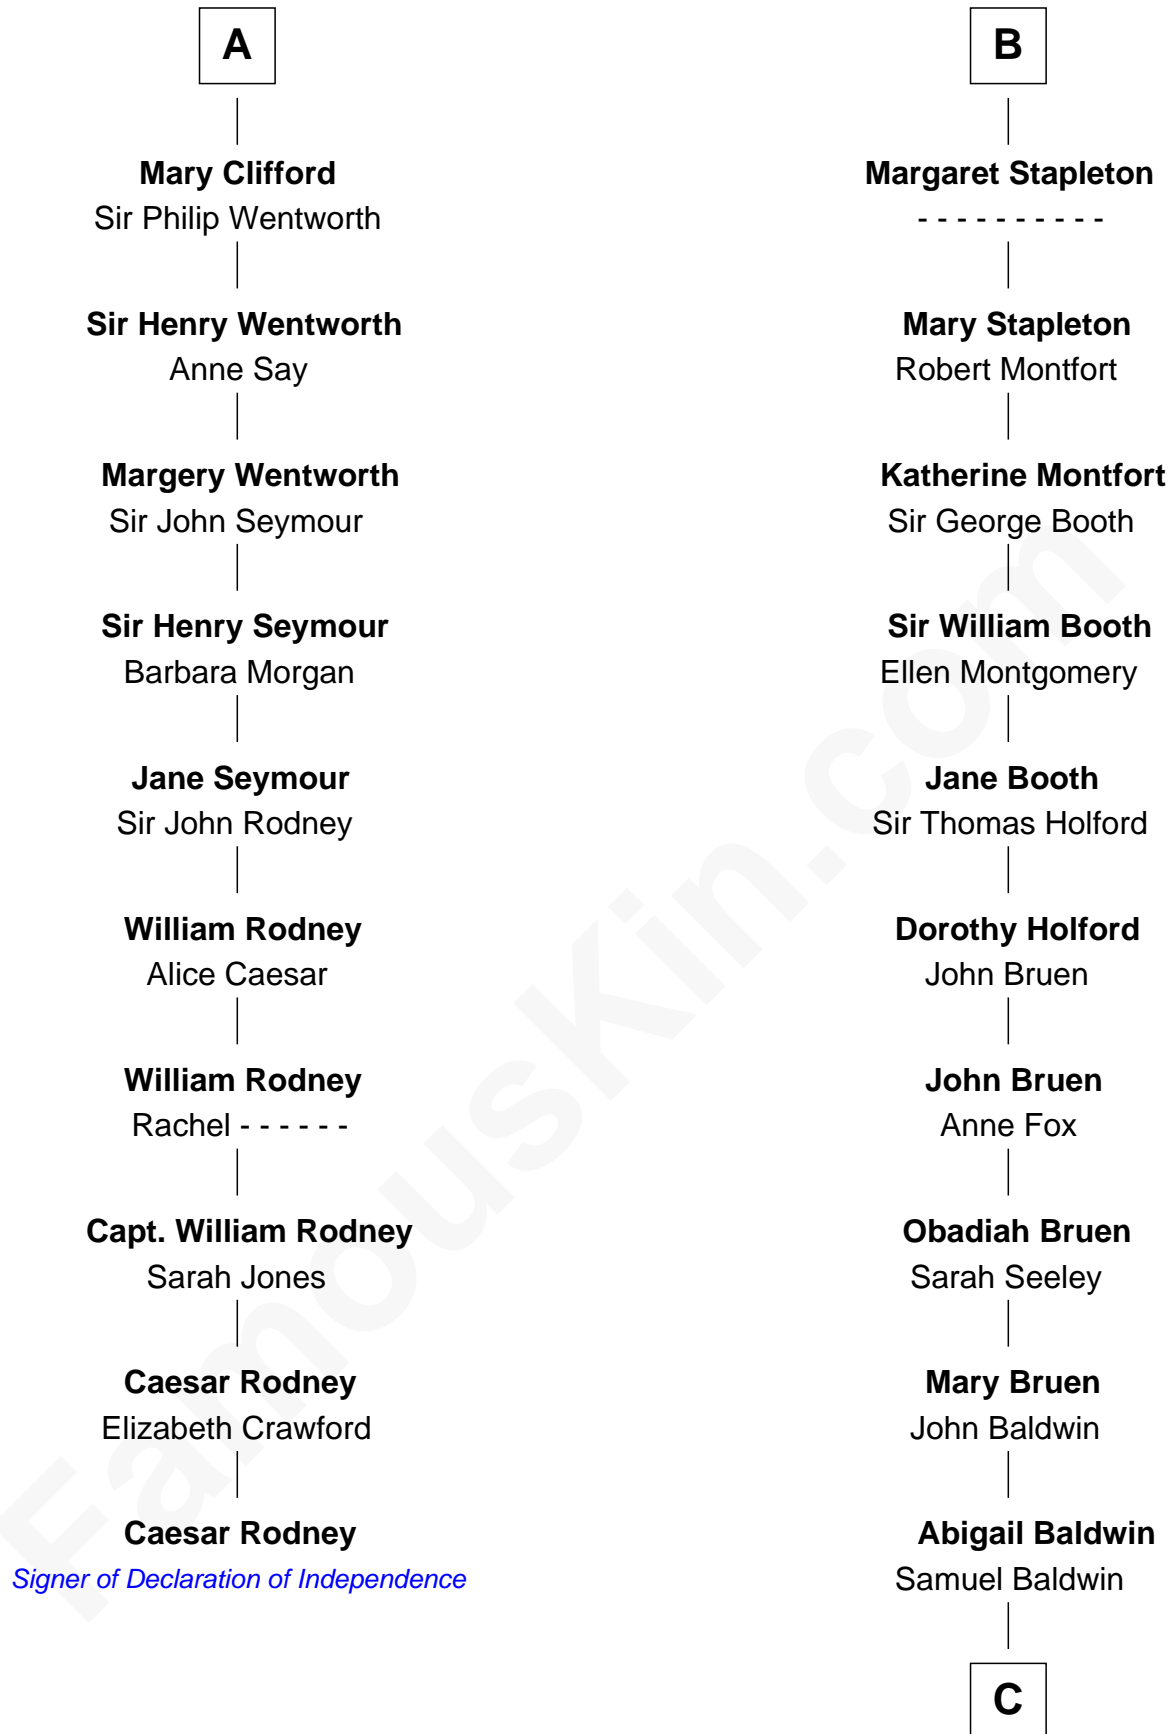

## Relationship Chart of

### Caesar Rodney

*Signer of the Declaration of Independence*

16th cousin 3 times removed of

### Abraham Baldwin

*Signer of the U.S. Constitution*

**C**

**Timothy Baldwin**

Bathsheba Stone

**Michael Baldwin**

Lucy Dudley

**Abraham Baldwin**