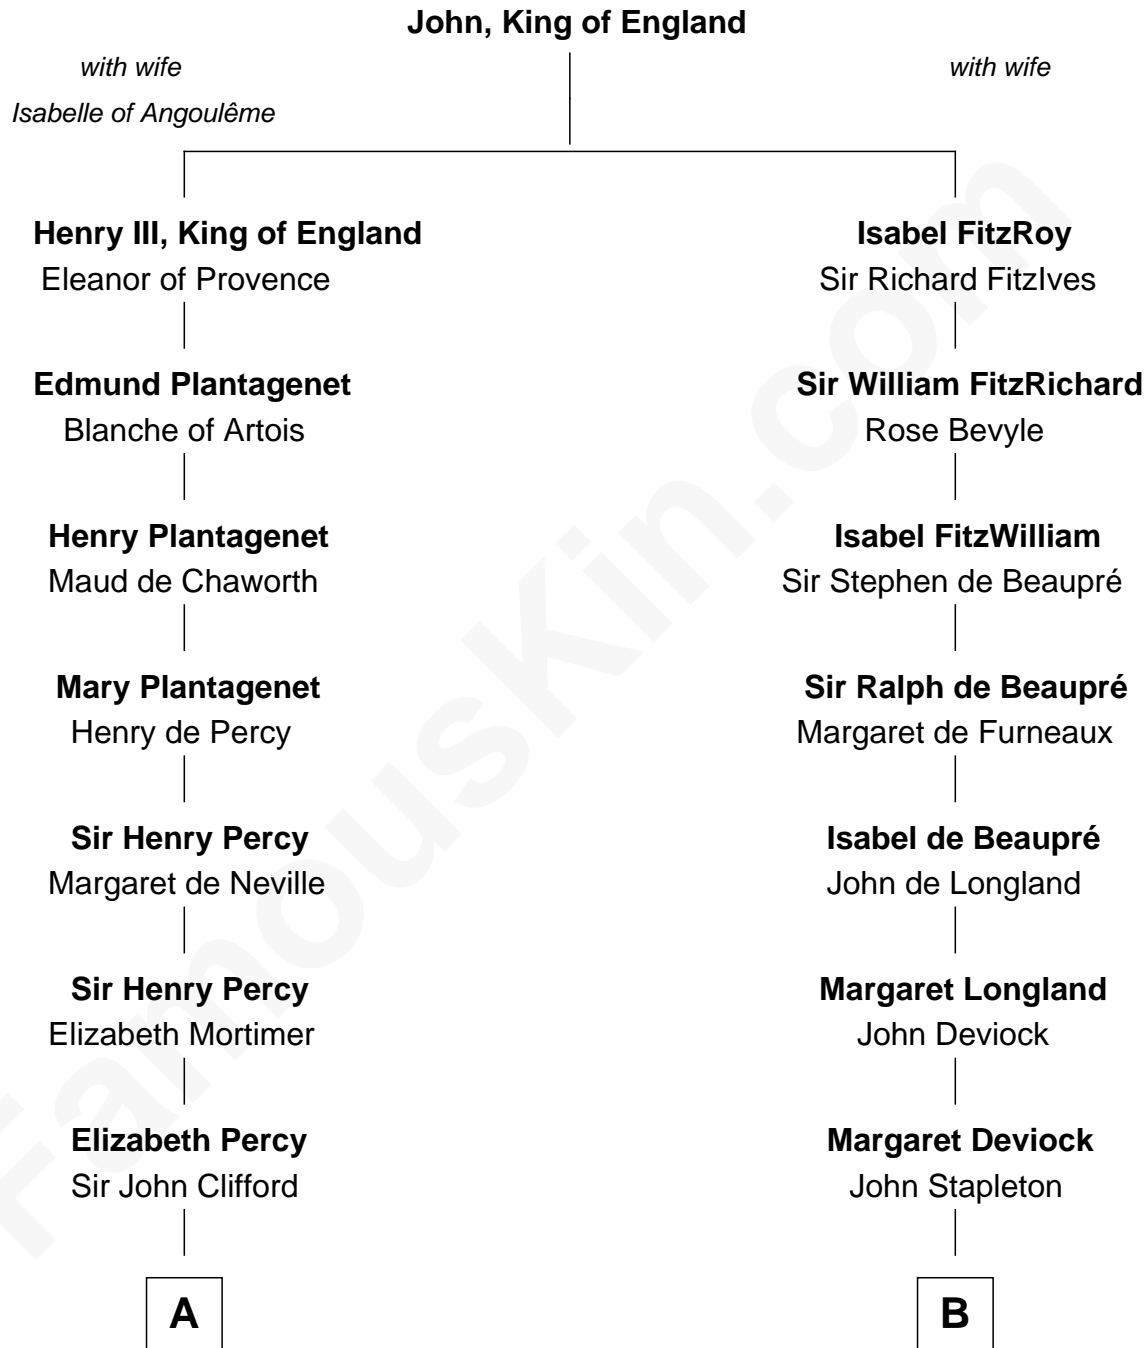

## Relationship Chart of

### Caesar Rodney

*Signer of the Declaration of Independence*

16th cousin 3 times removed of

### Abraham Baldwin

*Signer of the U.S. Constitution*

**C**

**Timothy Baldwin**

Bathsheba Stone

**Michael Baldwin**

Lucy Dudley

**Abraham Baldwin**