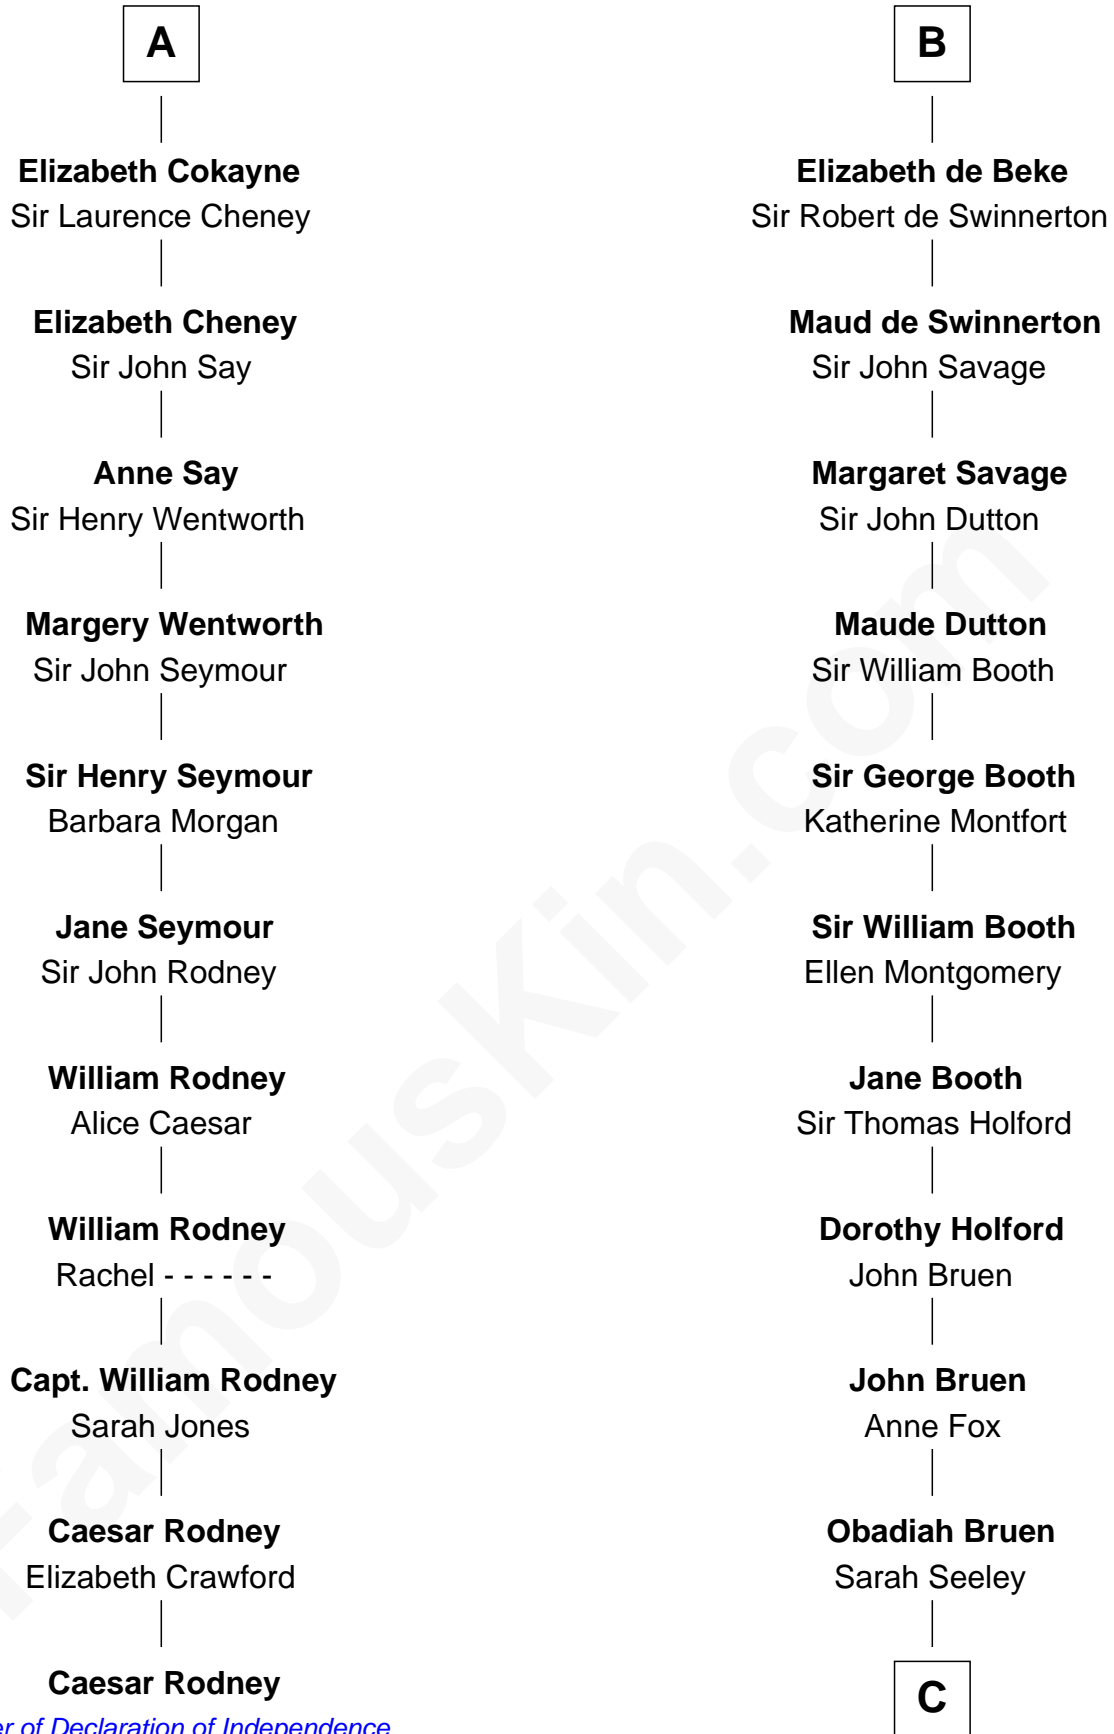

### Caesar Rodney

*Signer of the Declaration of Independence*

17th cousin 4 times removed of

### Abraham Baldwin

*Signer of the U.S. Constitution*

**Bertrade de Montfort**

Hugh de Kevelioc

**C**

—  
**Mary Bruen**

John Baldwin

—  
**Abigail Baldwin**

Samuel Baldwin

—  
**Timothy Baldwin**

Bathsheba Stone

—  
**Michael Baldwin**

Lucy Dudley

—  
**Abraham Baldwin**

*Signer of the U.S. Constitution*