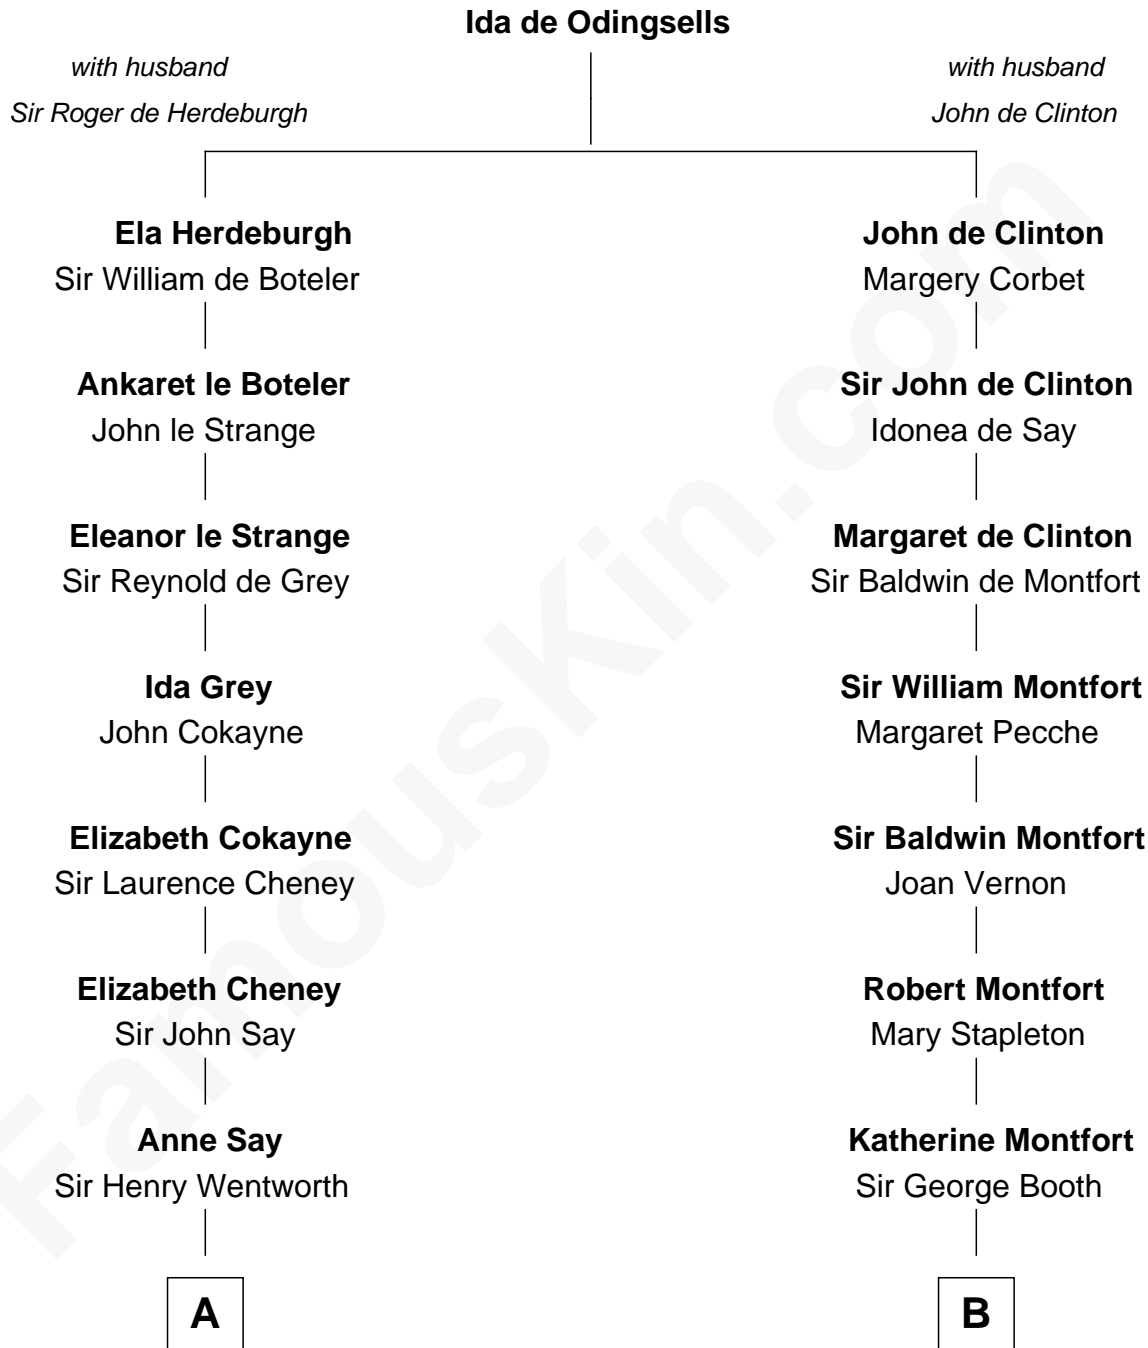

## Relationship Chart of

### Caesar Rodney

*Signer of the Declaration of Independence*

14th cousin 2 times removed of

### Abraham Baldwin

*Signer of the U.S. Constitution*

**A**

**Margery Wentworth**

Sir John Seymour

**Sir Henry Seymour**

Barbara Morgan

**Jane Seymour**

Sir John Rodney

**William Rodney**

Alice Caesar

**William Rodney**

Rachel - - - - -

**Capt. William Rodney**

Sarah Jones

**Caesar Rodney**