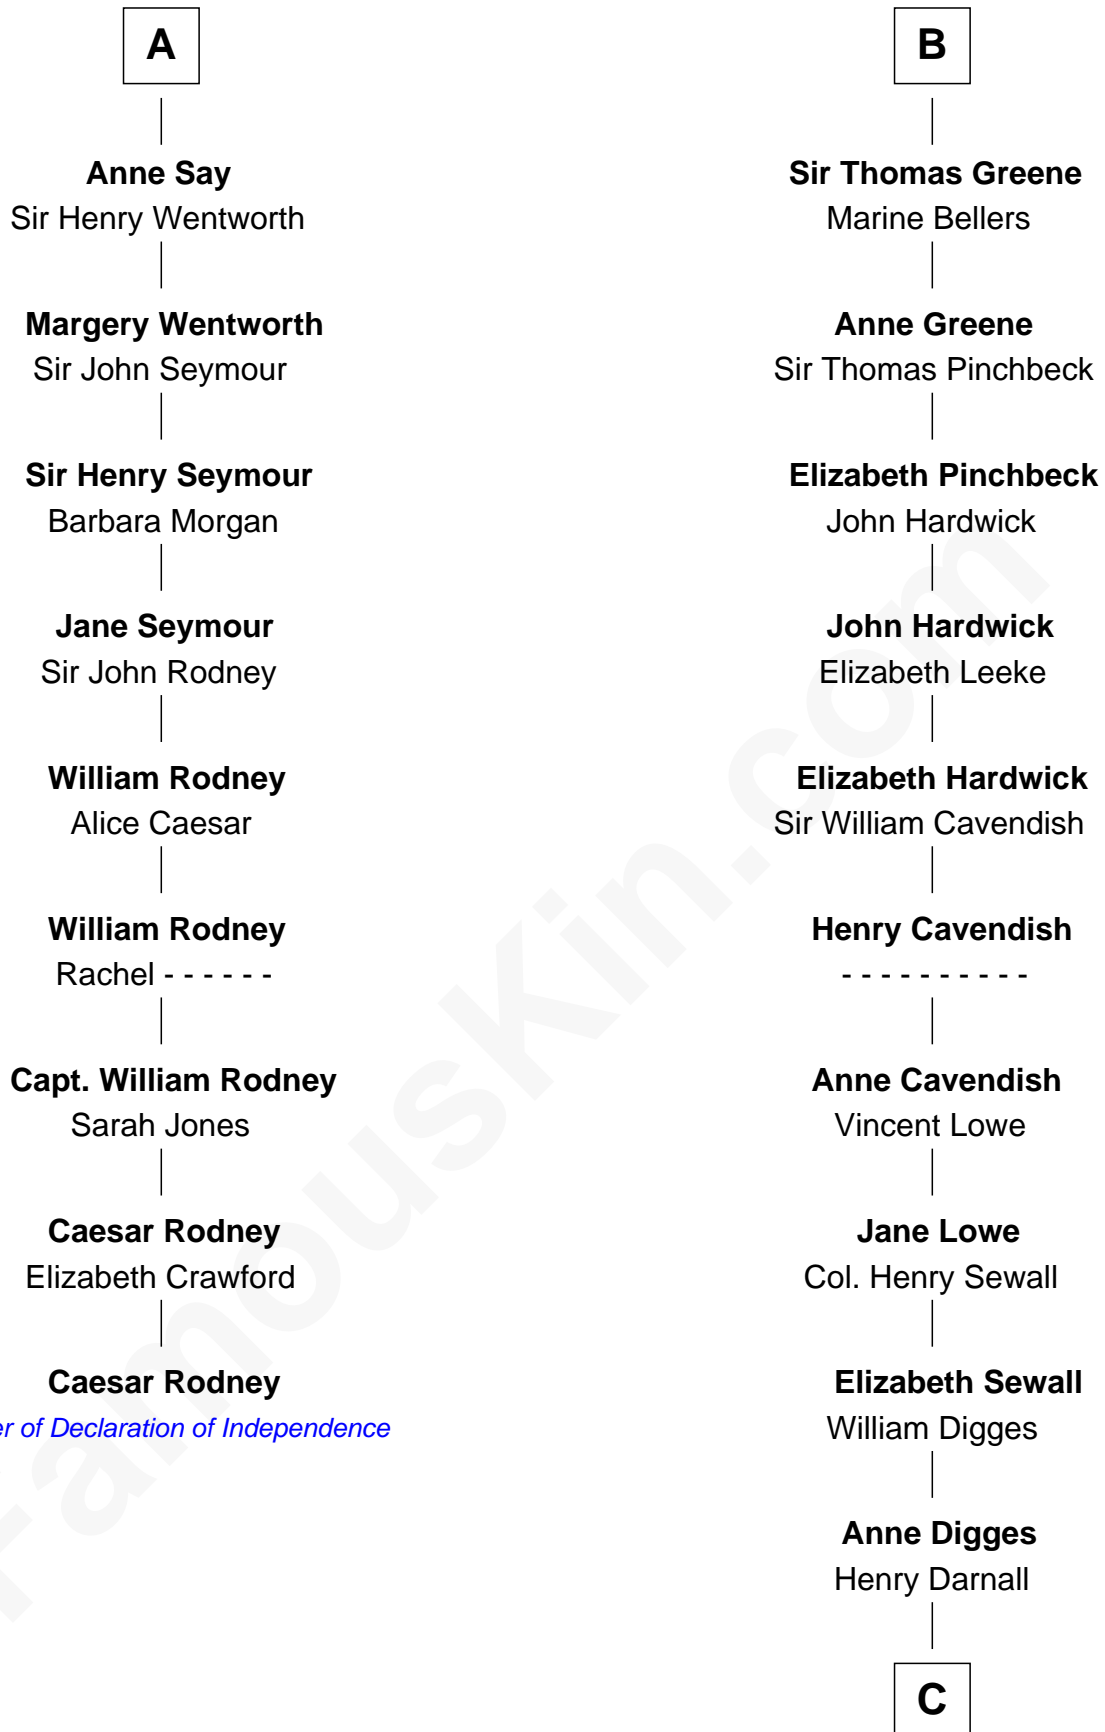

### Caesar Rodney

*Signer of the Declaration of Independence*

15th cousin 3 times removed of

### Daniel Carroll

*Signer of the U.S. Constitution*

**Sir Humphrey de Bohun**

Maud of Eu

**C**

**Eleanor Darnall**

Daniel Carroll

**Daniel Carroll**