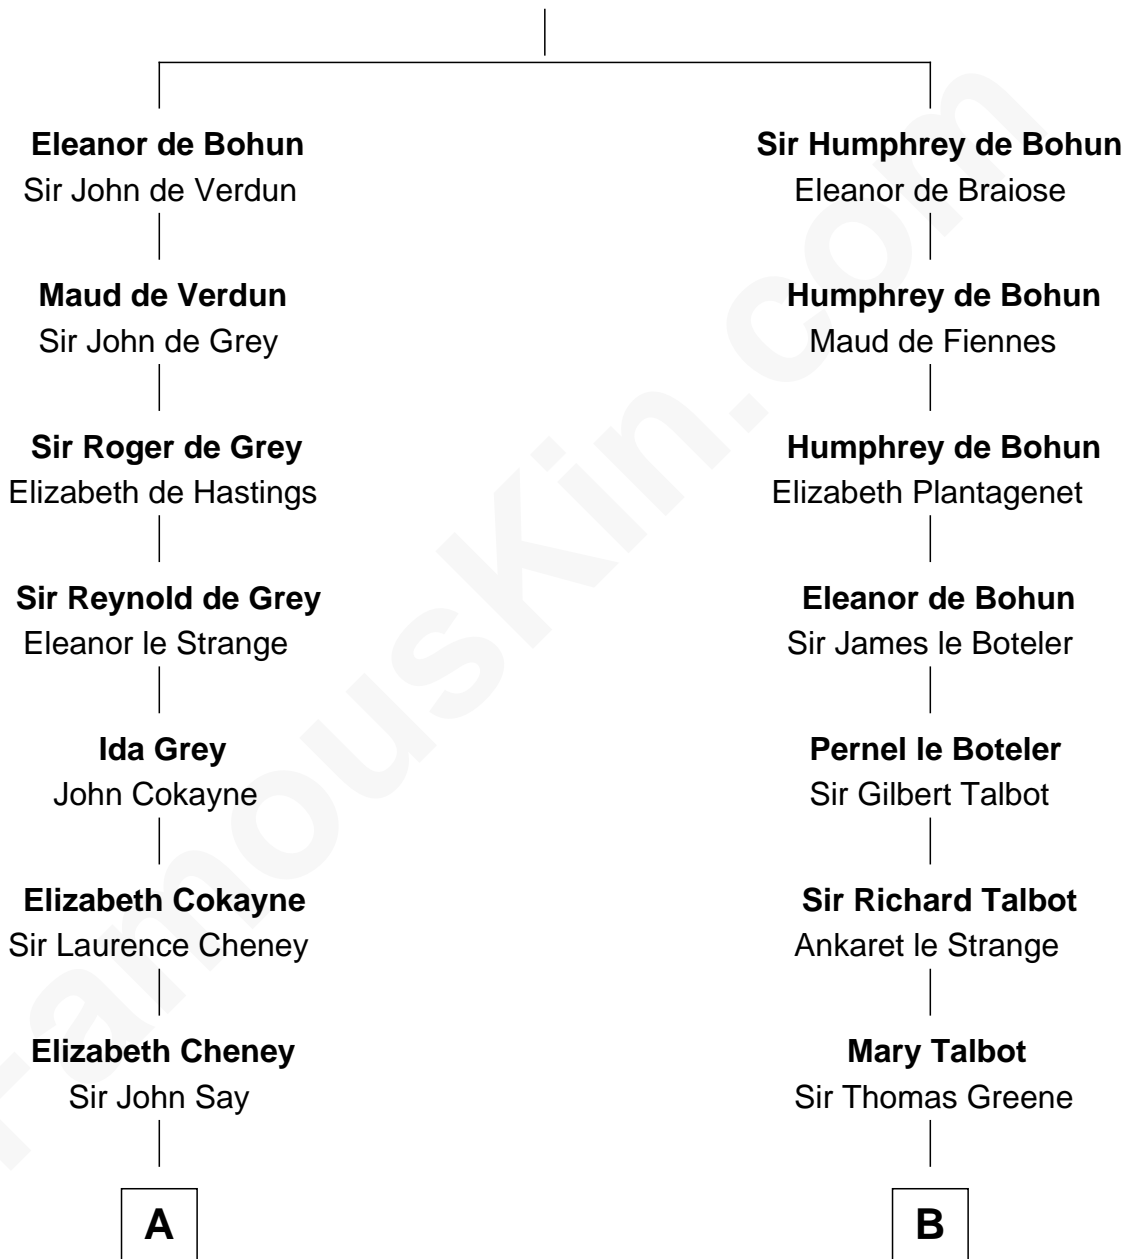

## Relationship Chart of

### Caesar Rodney

*Signer of the Declaration of Independence*

15th cousin 3 times removed of

### Daniel Carroll

*Signer of the U.S. Constitution*

**Sir Humphrey de Bohun**

Maud of Eu

**C**

**Eleanor Darnall**

Daniel Carroll

**Daniel Carroll**