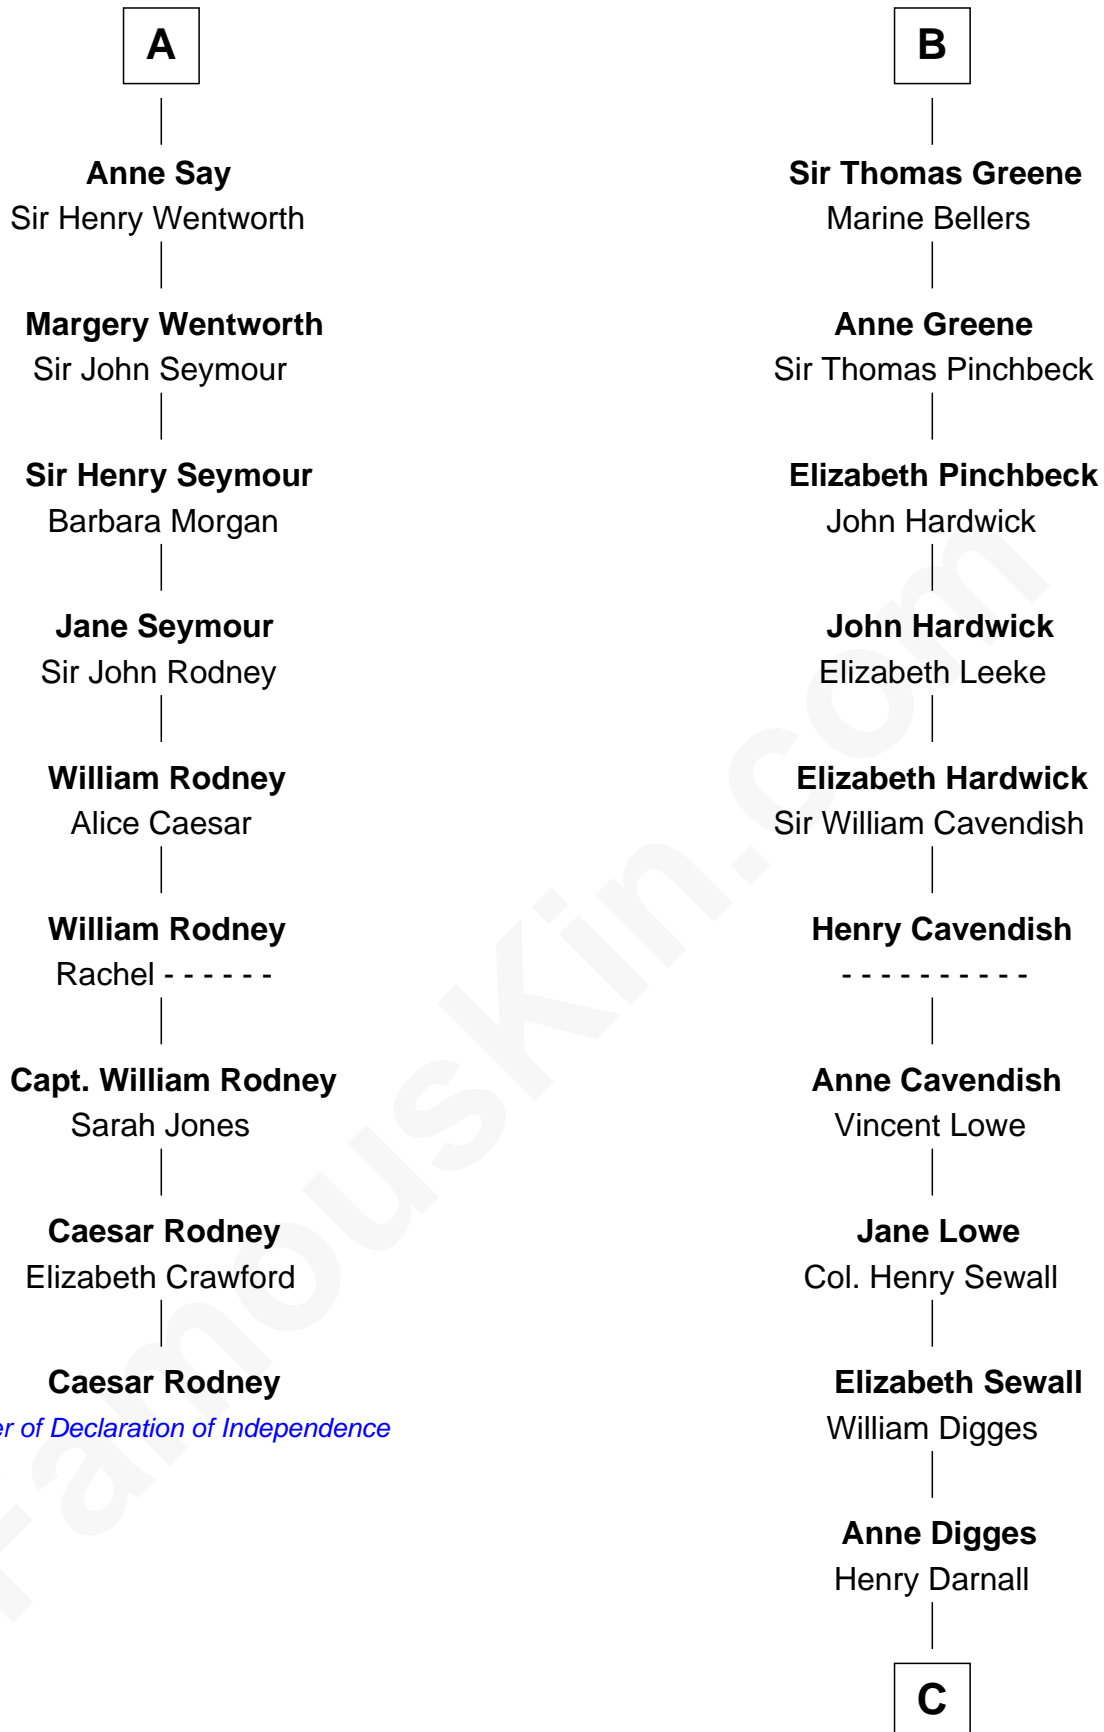

### Caesar Rodney

*Signer of the Declaration of Independence*

15th cousin 3 times removed of

### John Carroll

*Founder of Georgetown University*

**Sir Humphrey de Bohun**

Maud of Eu

**C**

|  
**Eleanor Darnall**

Daniel Carroll

|  
**John Carroll**