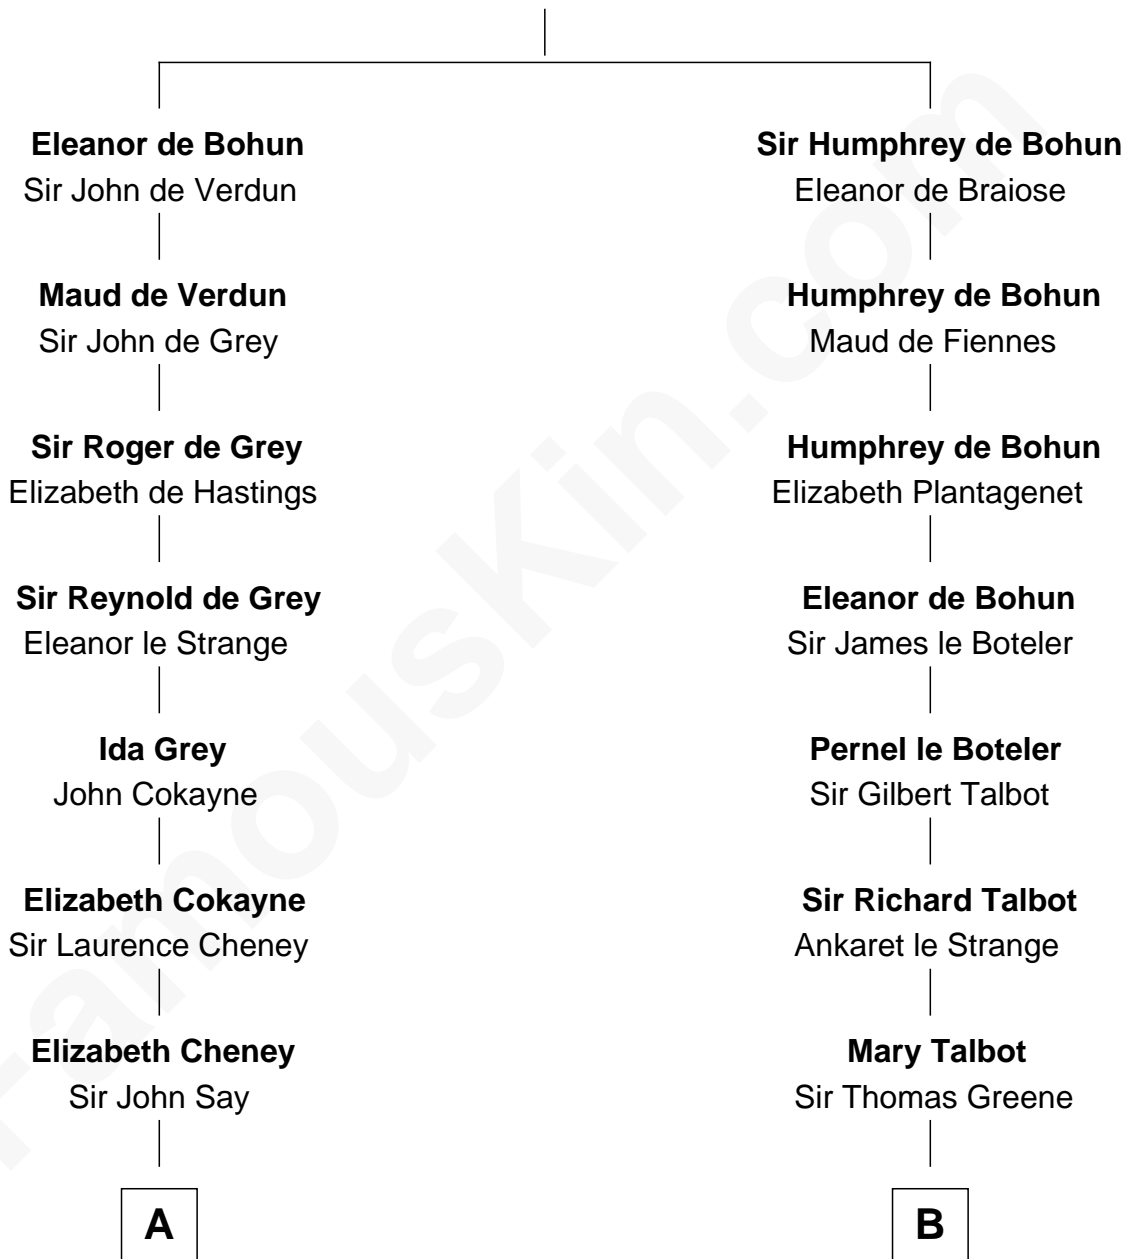

## Relationship Chart of

### Caesar Rodney

*Signer of the Declaration of Independence*

15th cousin 3 times removed of

### John Carroll

*Founder of Georgetown University*

**Sir Humphrey de Bohun**

Maud of Eu

**C**

|  
**Eleanor Darnall**

Daniel Carroll

|  
**John Carroll**