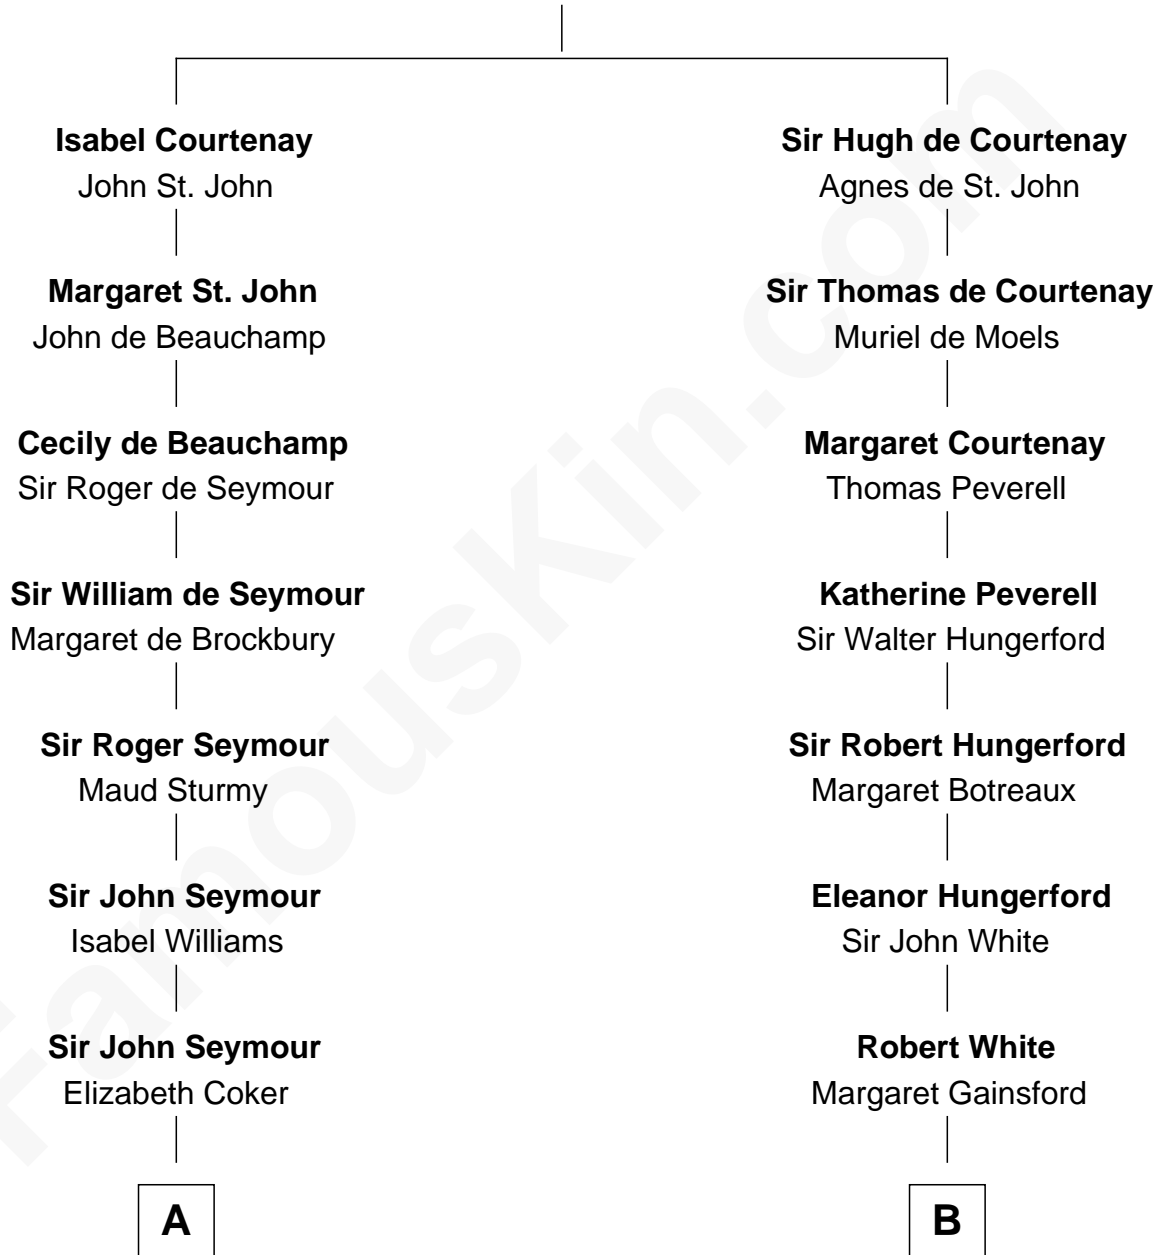

FamousKin.com

Relationship Chart of

Caesar Rodney

Signer of the Declaration of Independence

15th cousin 3 times removed of

Guillermo Billinghurst

31st President of Peru

Sir Hugh de Courtenay

Eleanor le Despencer

C

Guillermo Eugenio Billinghurst

Belisaria Angulo

Guillermo Billinghurst

31st President of Peru

FamousKin.com