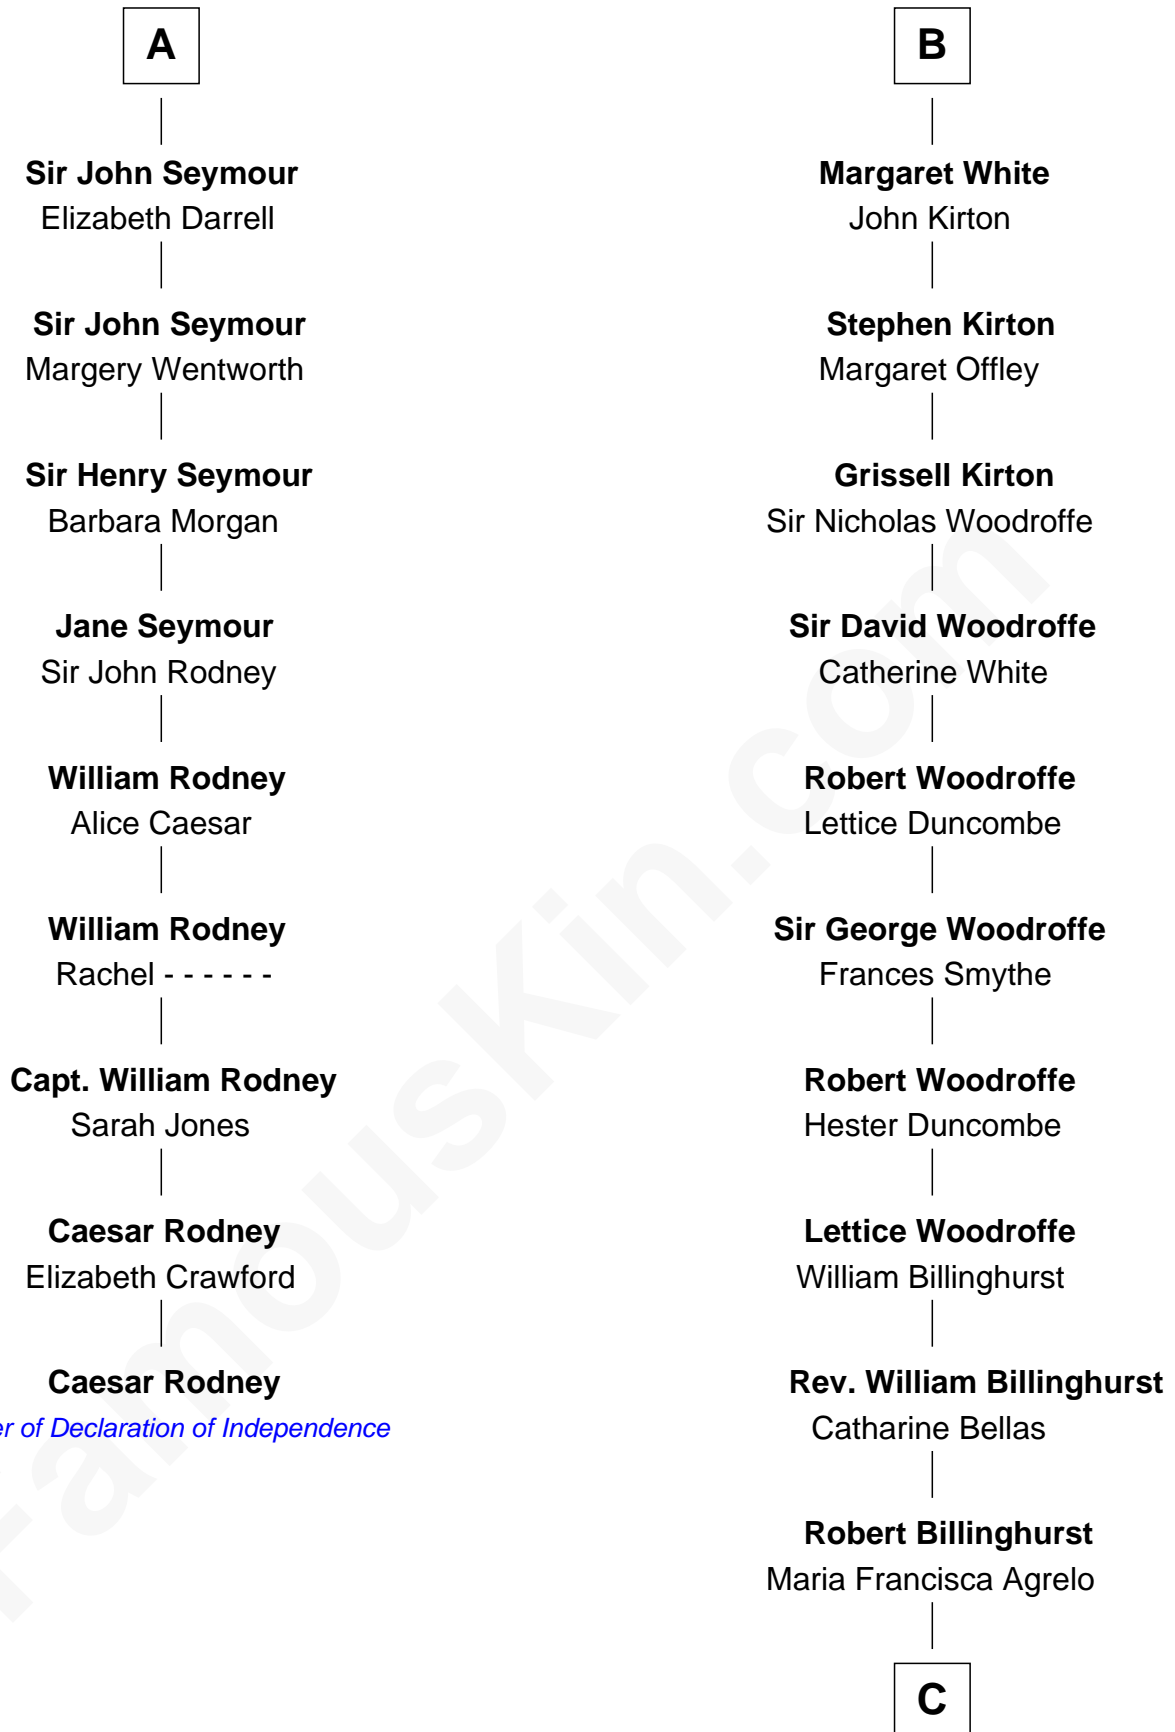

FamousKin.com

Relationship Chart of

Caesar Rodney

Signer of the Declaration of Independence

15th cousin 3 times removed of

Guillermo Billinghurst

31st President of Peru

Sir Hugh de Courtenay

Eleanor le Despencer

C

Guillermo Eugenio Billinghurst

Belisaria Angulo

Guillermo Billinghurst

31st President of Peru

FamousKin.com