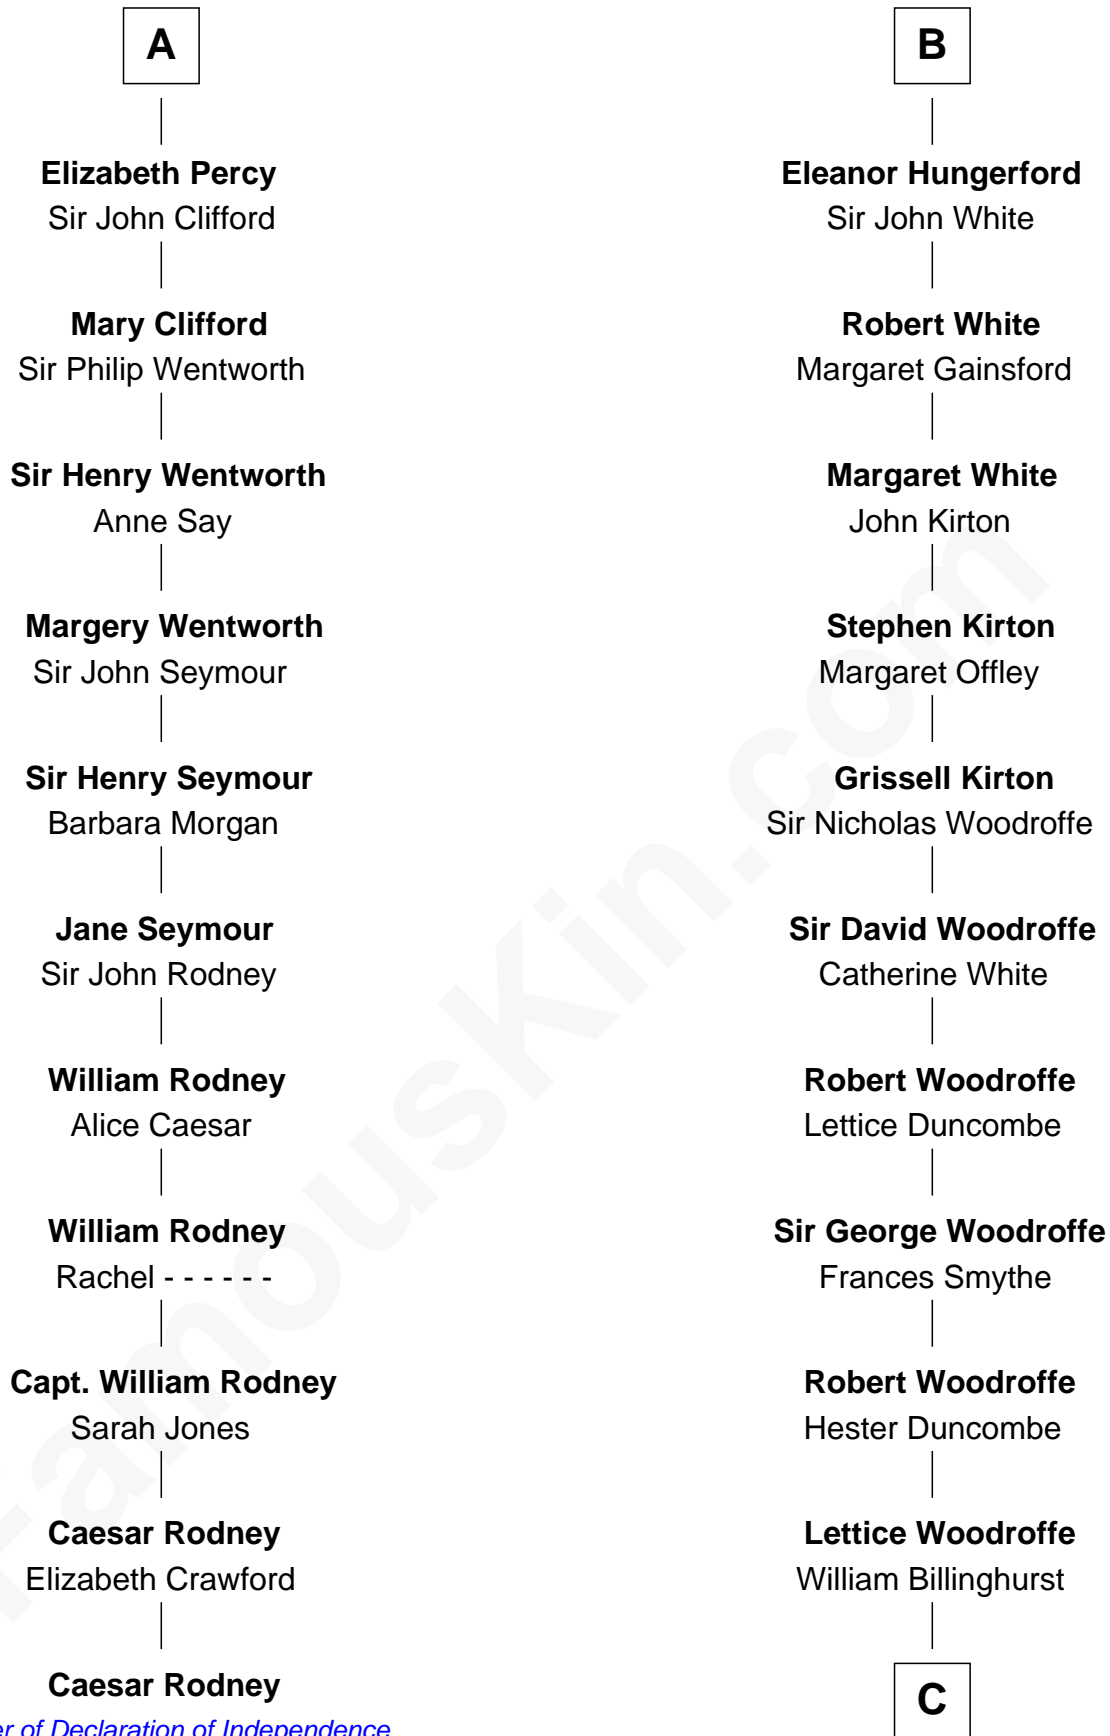

FamousKin.com

Relationship Chart of

Caesar Rodney

Signer of the Declaration of Independence

17th cousin 3 times removed of

Guillermo Billinghurst

31st President of Peru

C

Rev. William Billinghurst

Catharine Bellas

Robert Billinghurst

Maria Francisca Agrelo

Guillermo Eugenio Billinghurst

Belisaria Angulo

Guillermo Billinghurst

31st President of Peru