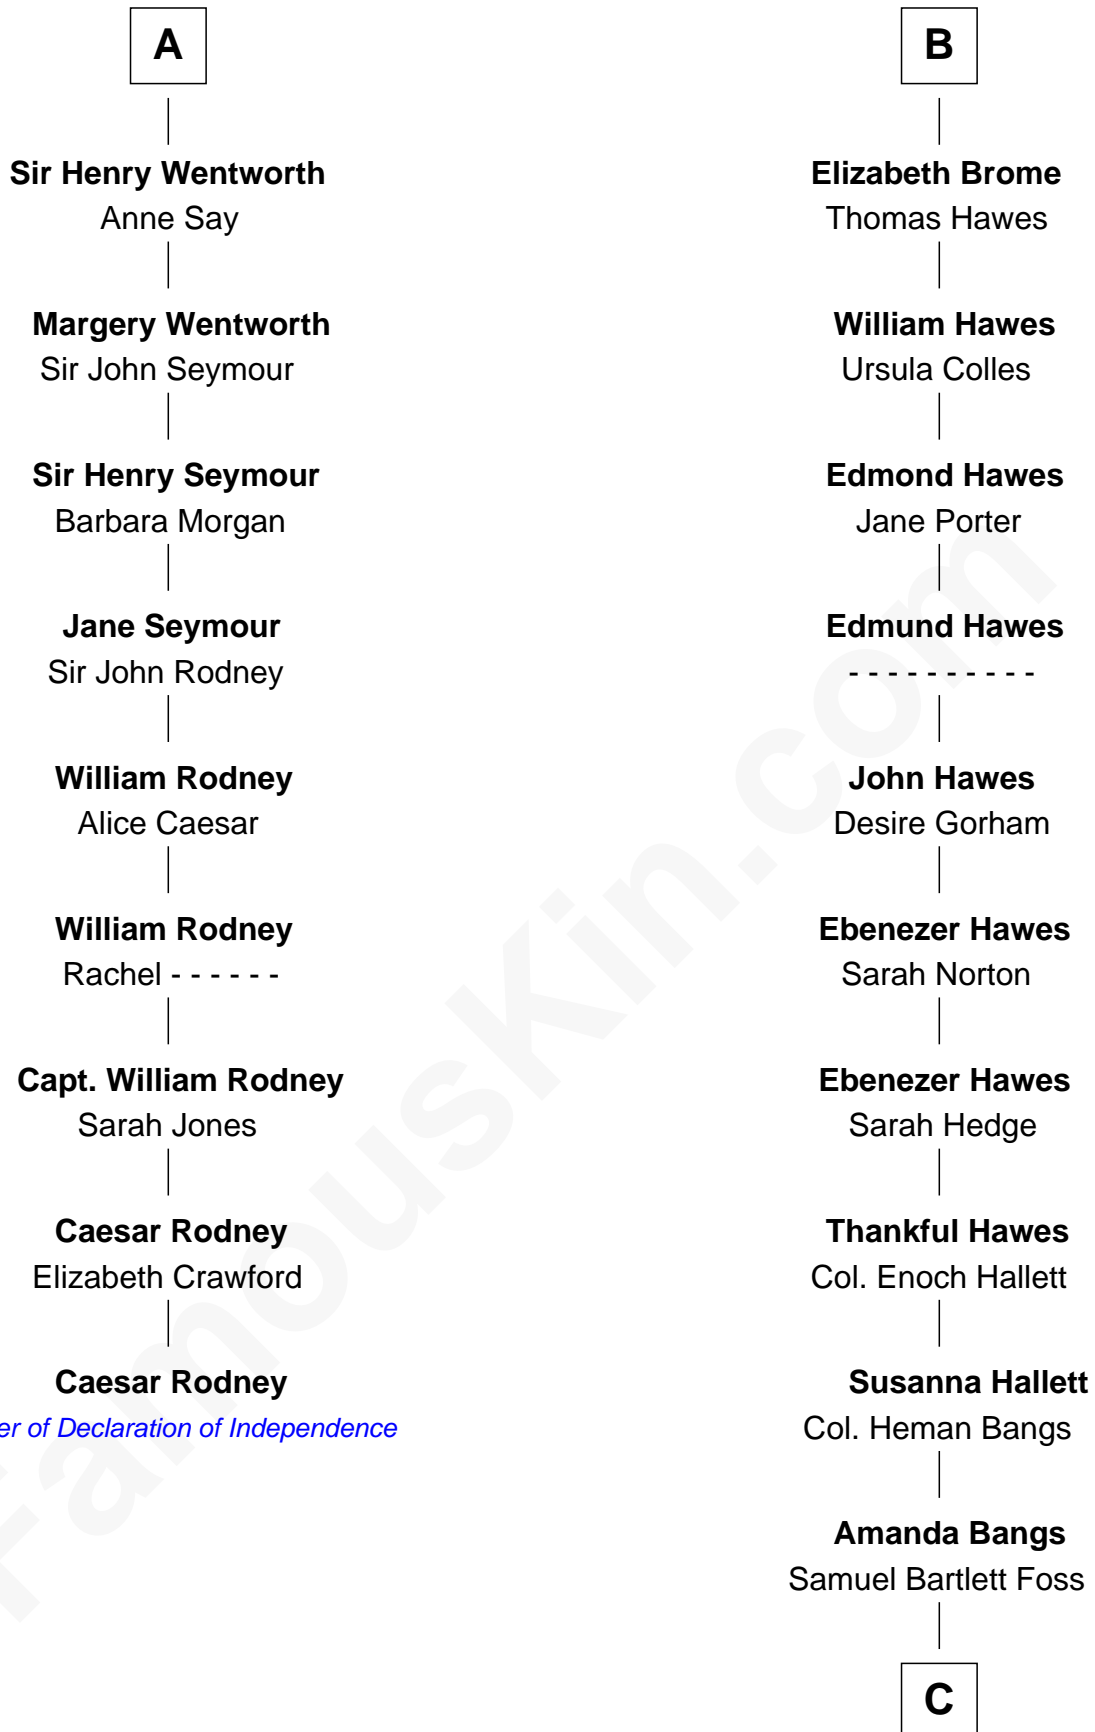

## Relationship Chart of Caesar Rodney

*Signer of the Declaration of Independence*

15th cousin 3 times removed of

**Eugene Foss**

*45th Governor of Massachusetts*

**Sir Robert de Ros**

Isabel de Aubeney

**C**

**George Edmund Foss**

Marcia Cordelia Noble

**Eugene Foss**

*45th Governor of Massachusetts*

FamousKin.com