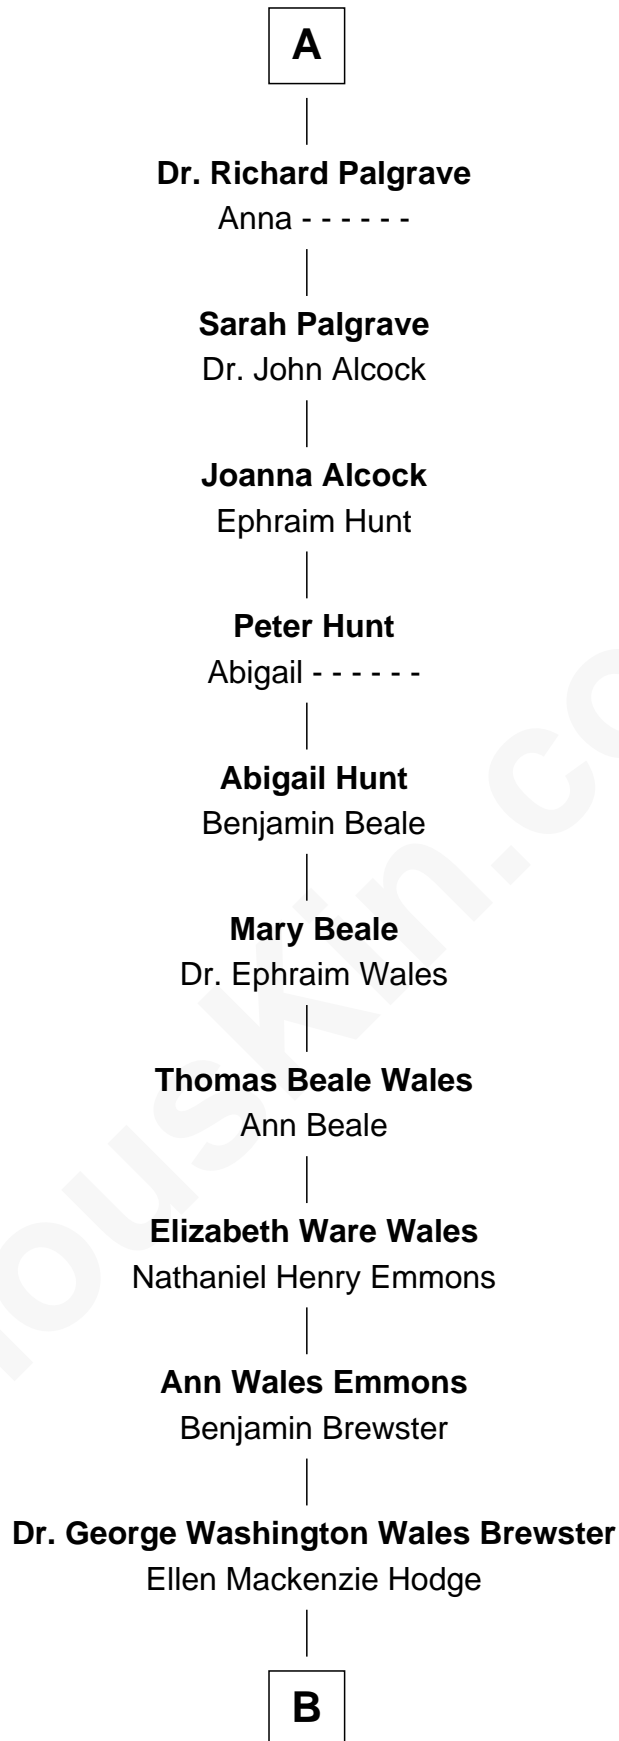

## Relationship Chart of

### Nicholas de Goushill

18th Great-grandfather of

**Paget Brewster**  
*TV Actress*

**Sir Nicholas de Goushill**

-----

**Sir Robert Goushill**

Elizabeth Fitzalan

**Elizabeth Goushill**

Sir Robert Wingfield

**Elizabeth Wingfield**

Sir William Brandon

**Eleanor Brandon**

John Glemham

**Anne Glemham**

Henry Palgrave

**Thomas Palgrave**

Alice Gunton

**Rev. Edward Palgrave**

-----

**A**

**B**

George Washington Wales Brewster

Joan Ryerson

Galen Brewster