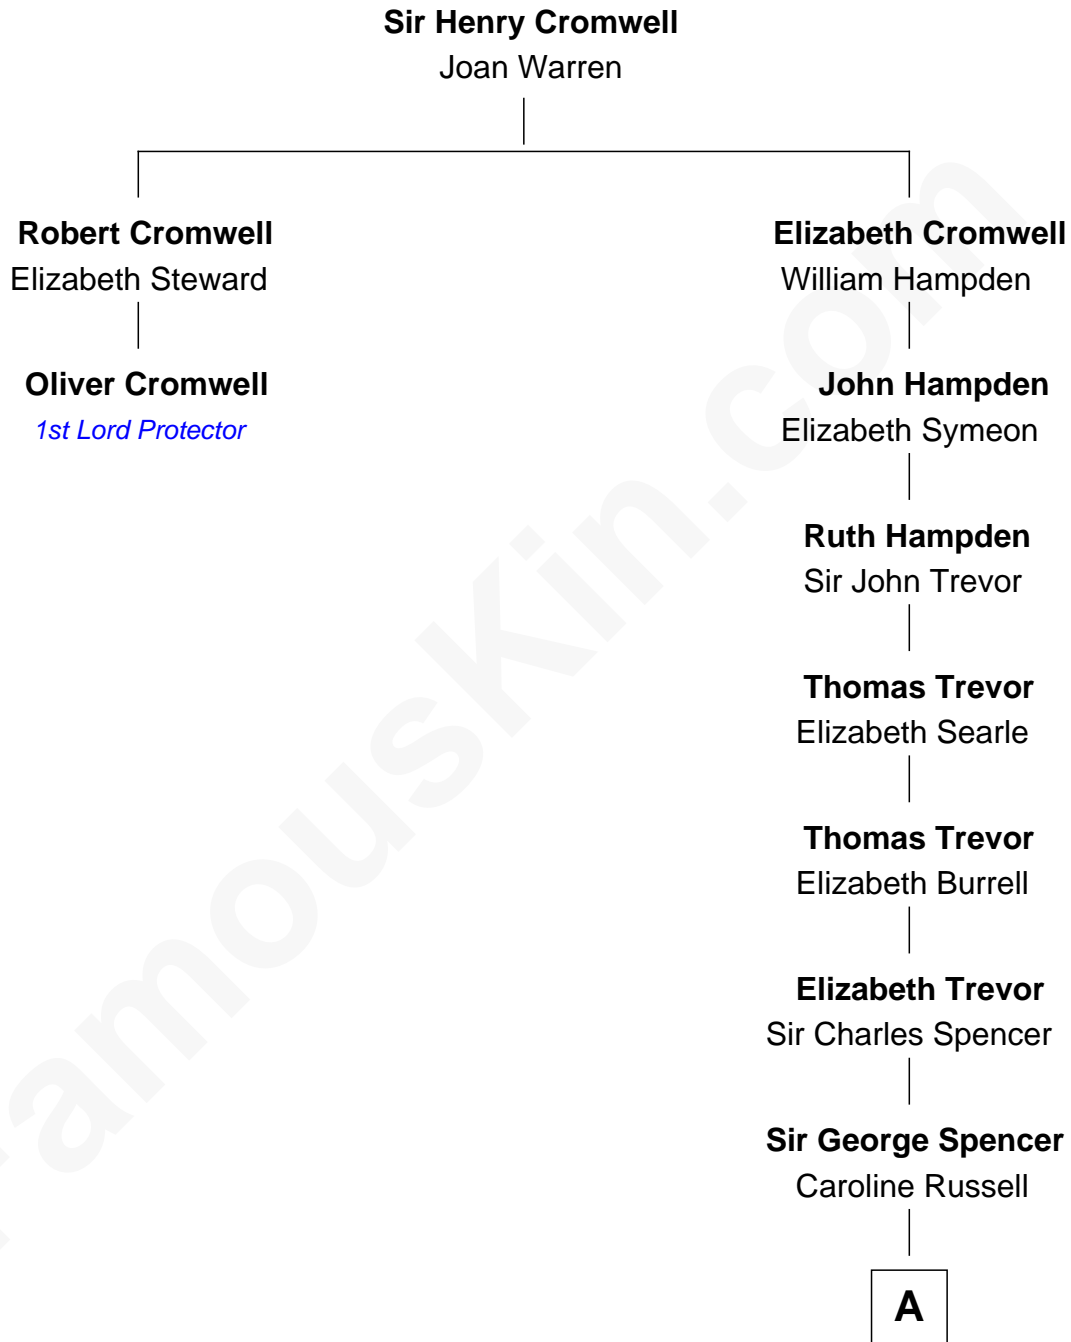

# FamousKin.com Relationship Chart of

**Oliver Cromwell**

*1st Lord Protector*

1st cousin 10 times removed of

**Sir Winston Churchill**

*Prime Minister of the United Kingdom*

**A**

**George Spencer**

Susan Stewart

**Sir George Spencer-Churchill**

Jane Stewart

**Sir John Winston Spencer-Churchill**

Frances Anne Emily Vane

**Randolph Henry Spencer-Churchill**

Jeanette Jerome

**Sir Winston Churchill**

*Prime Minister of the United Kingdom*

FamousKin.com