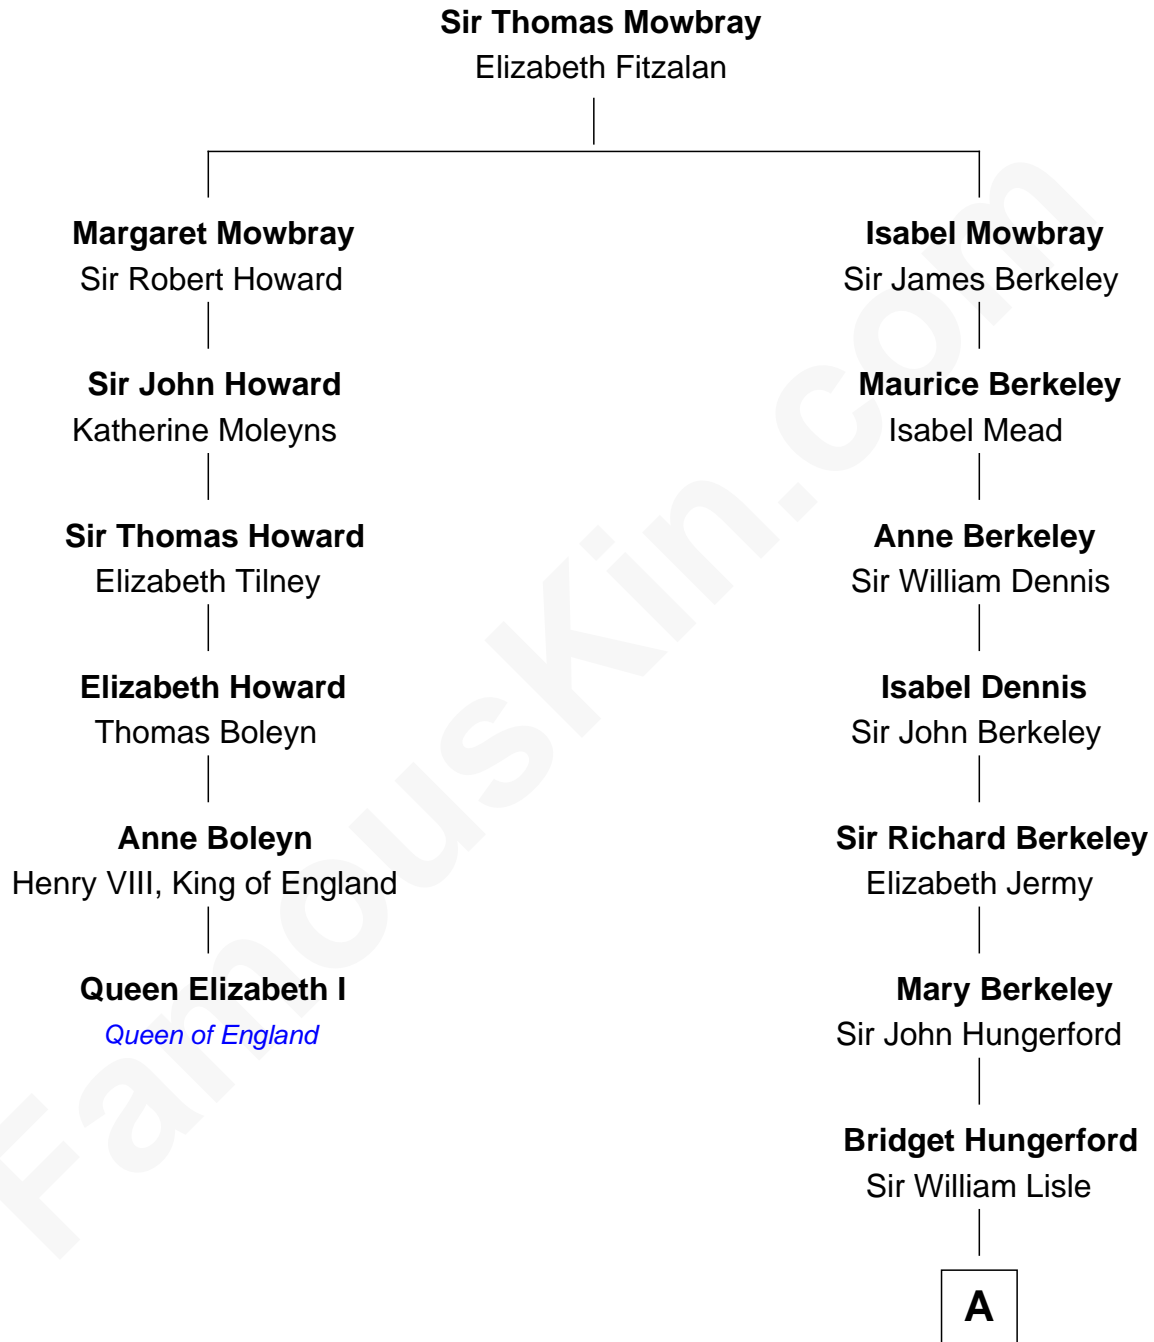

FamousKin.com
Relationship Chart of
Queen Elizabeth I
Queen of England

5th cousin 10 times removed of
Emma Eames
Opera Singer

A

John Lisle
Alice Beckenshaw

Bridget Lisle
Leonard Hoar

Bridget Hoar
Rev. Thomas Cotton

Leonard Hoar Cotton
Hannah - - - - -

Thomas Cotton
Agnes Smith

Martha Cotton
Joel Thompson

Martha Cotton Thompson
Nathaniel Eames

Ithamer Bellows Eames
Emma Hayden

Emma Eames
Opera Singer

FamousKin.com