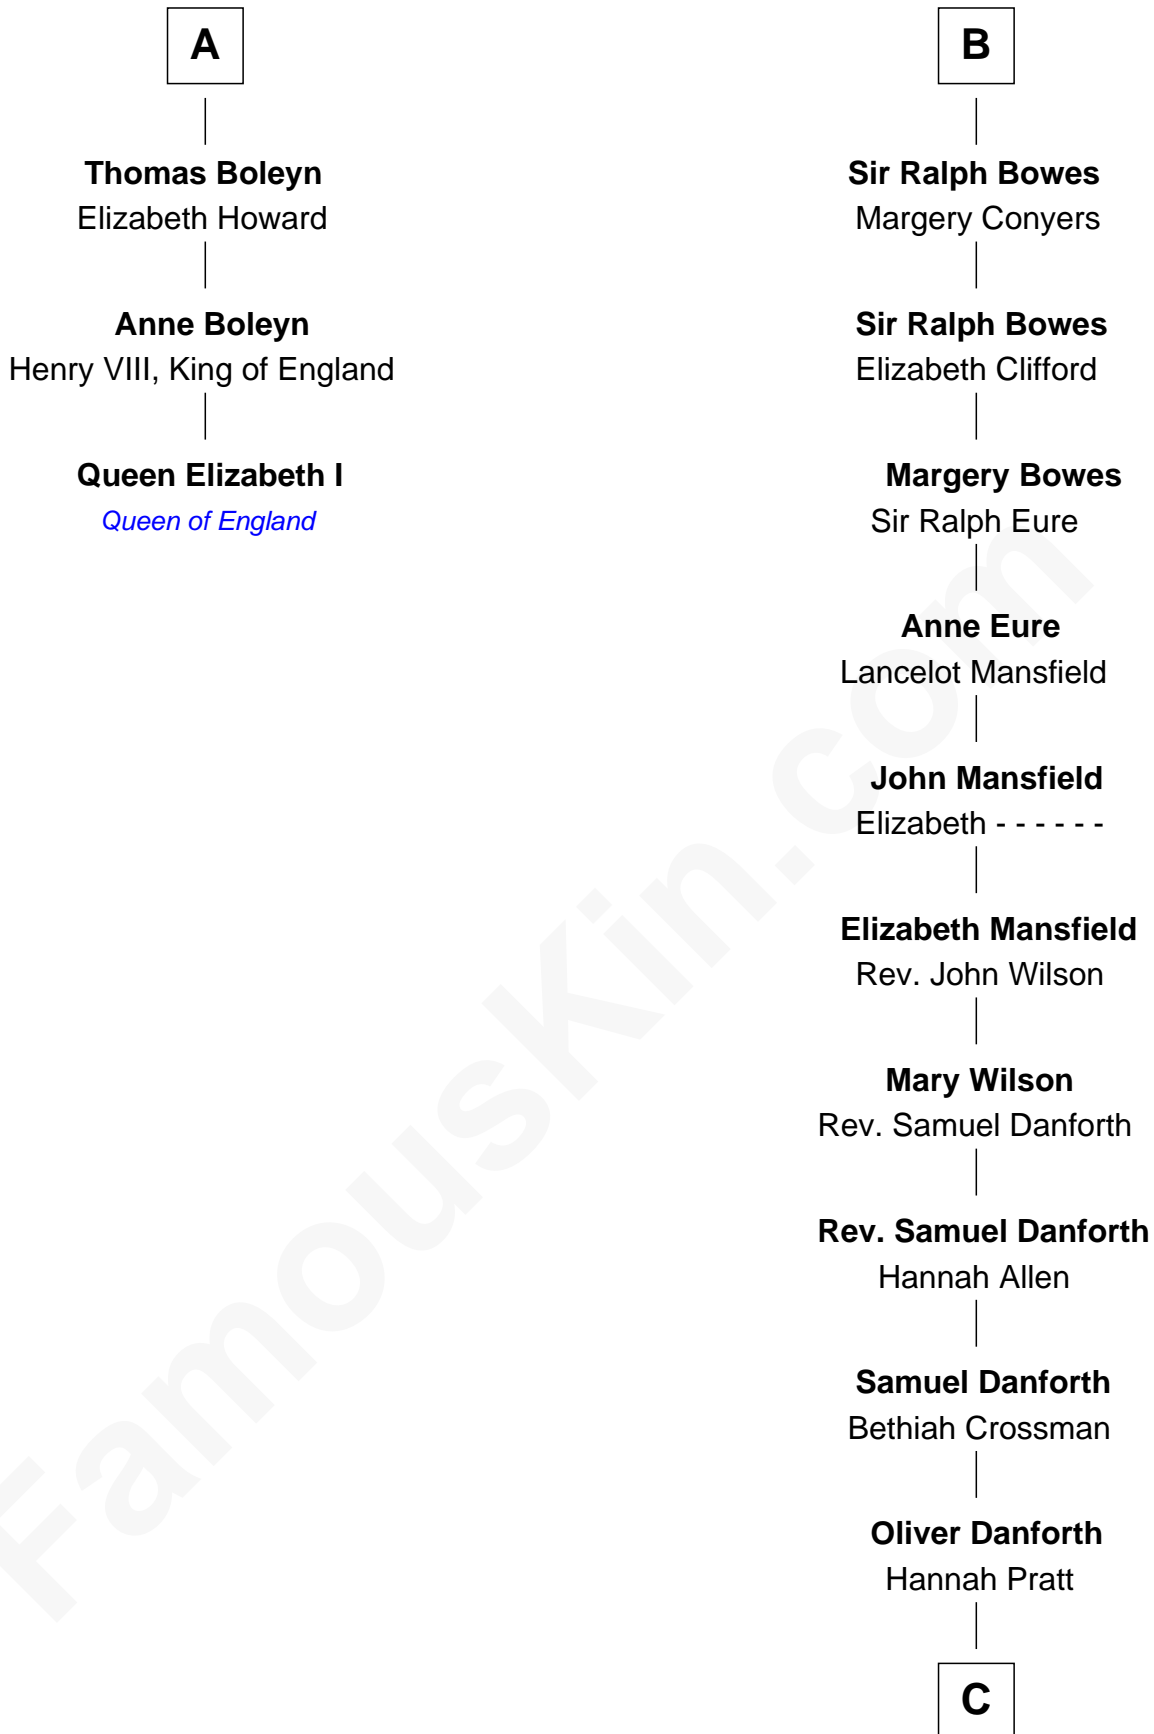

FamousKin.com

Relationship Chart of

Queen Elizabeth I

Queen of England

9th cousin 12 times removed of

E. C. Segar
 Cartoonist (Popeye creator)

C

Abigail Danforth

Benjamin Horton

Abigail Danforth Horton

Eleazer Walker

Mary Jane Walker

Thomas Segar

Amzi Andrews Segar

Erma Irene Crisler

E. C. Segar

Cartoonist