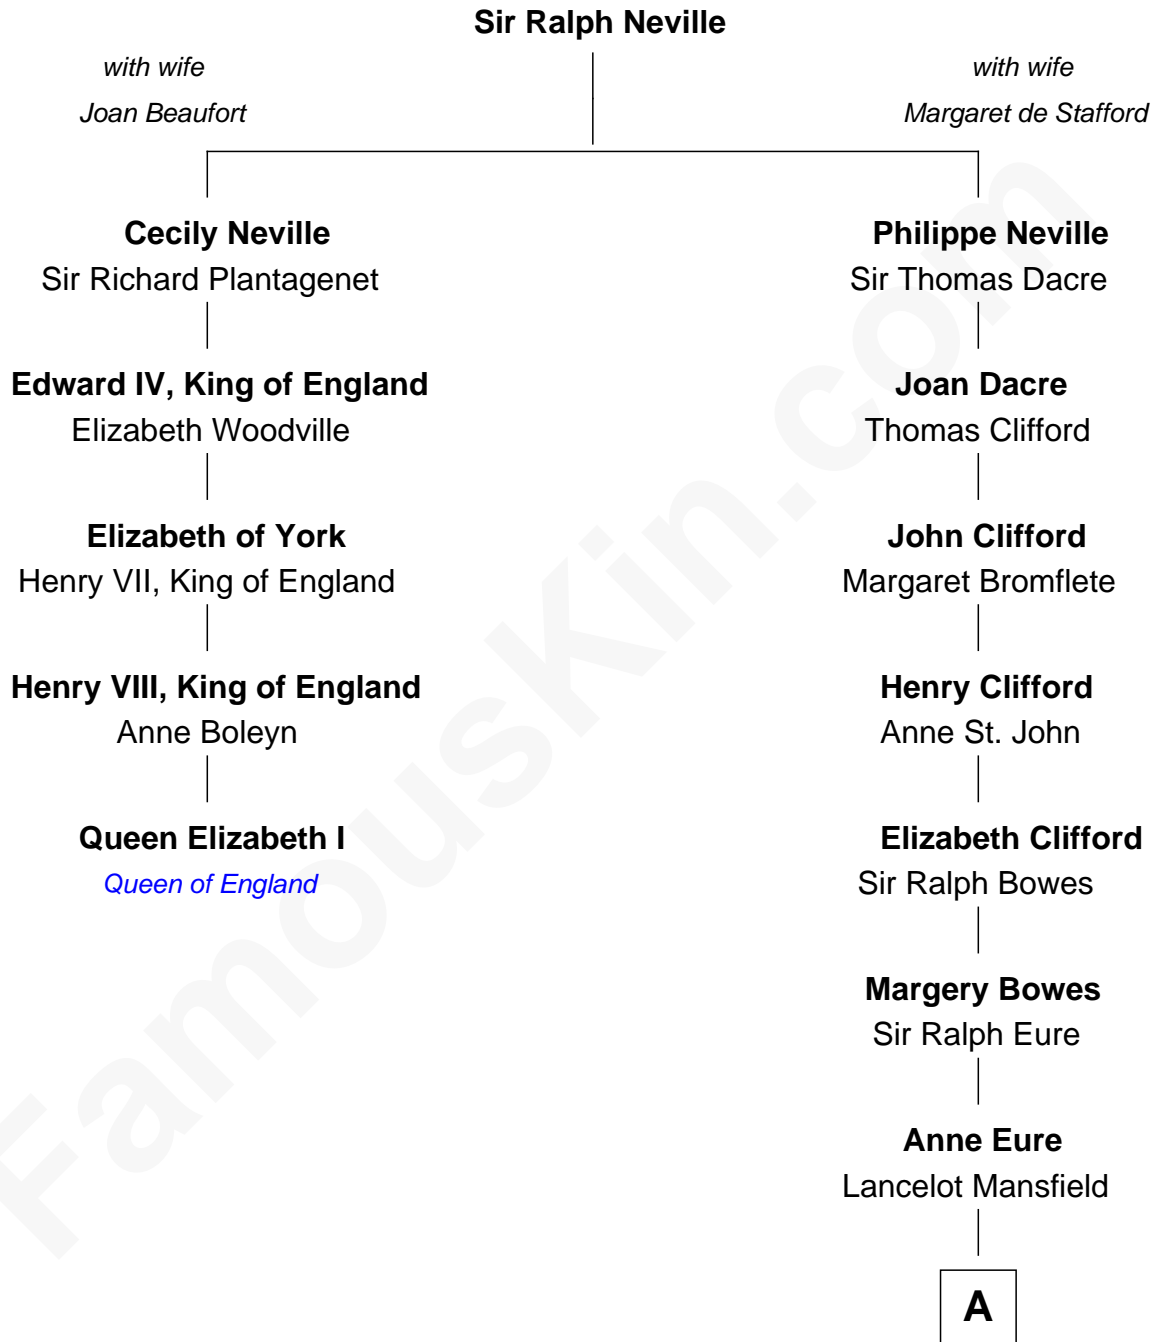

FamousKin.com

Relationship Chart of

Queen Elizabeth I

Queen of England

4th cousin 13 times removed of

E. C. Segar
Cartoonist (Popeye creator)

A

John Mansfield
Elizabeth - - - - -

Elizabeth Mansfield
Rev. John Wilson

Mary Wilson
Rev. Samuel Danforth

Rev. Samuel Danforth
Hannah Allen

Samuel Danforth
Bethiah Crossman

Oliver Danforth
Hannah Pratt

Abigail Danforth
Benjamin Horton

Abigail Danforth Horton
Eleazer Walker