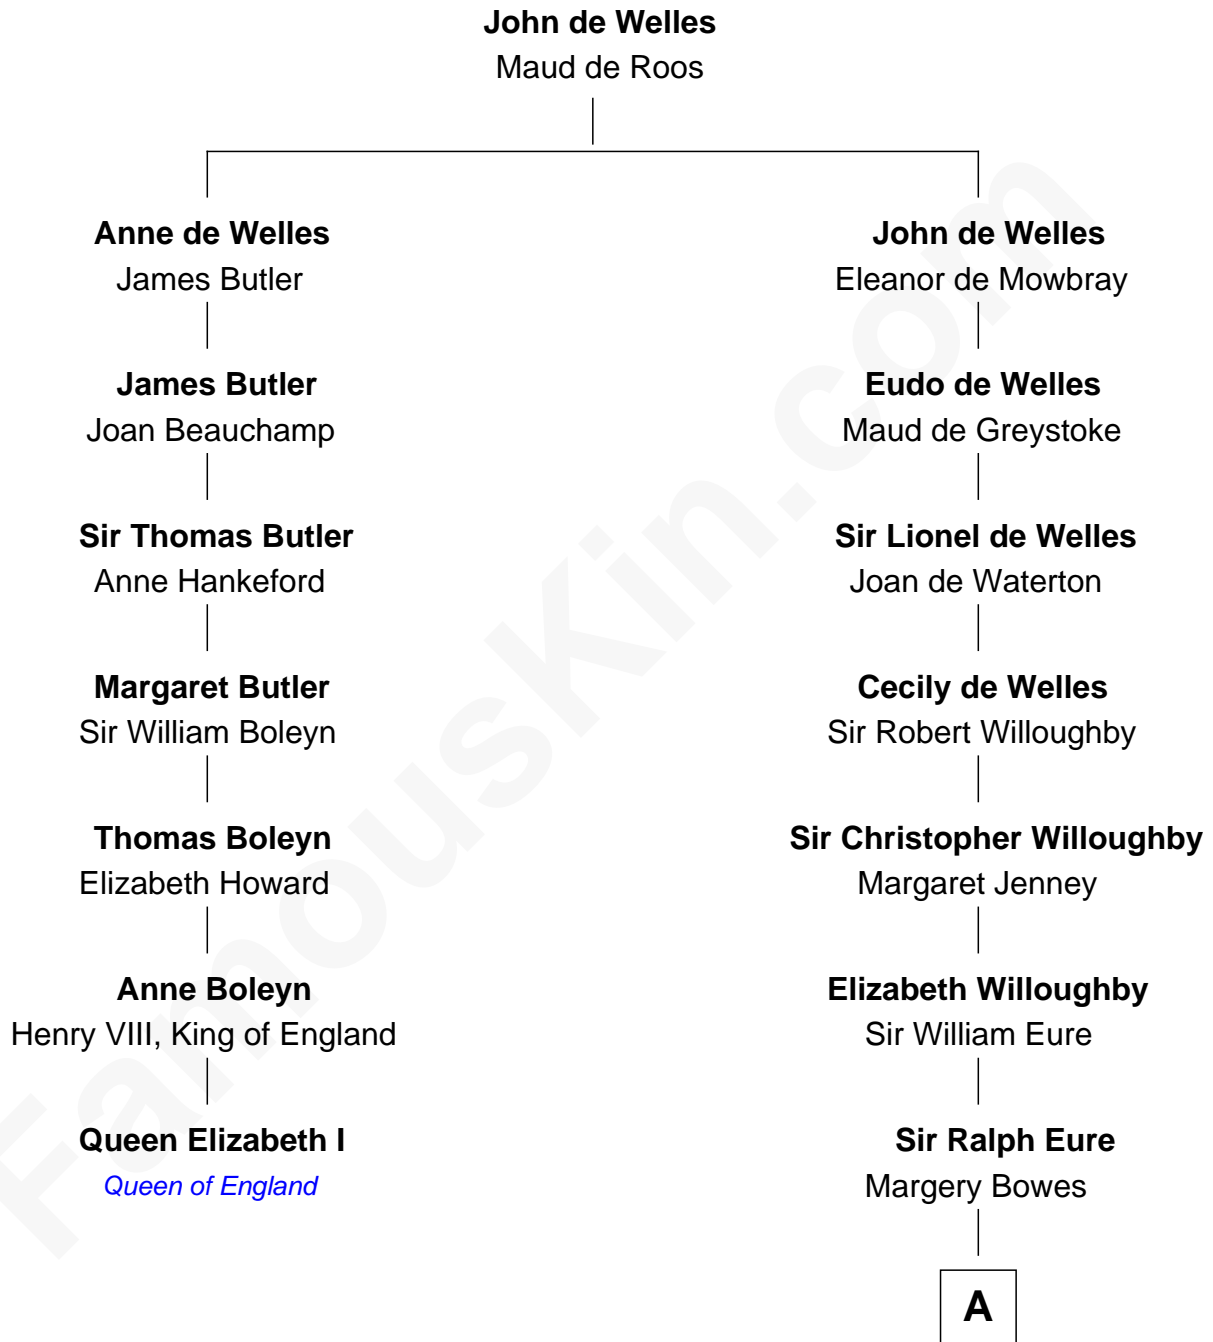

FamousKin.com

Relationship Chart of

Queen Elizabeth I

Queen of England

6th cousin 12 times removed of

E. C. Segar
Cartoonist (Popeye creator)

A

Anne Eure

Lancelot Mansfield

John Mansfield

Elizabeth - - - - -

Elizabeth Mansfield

Rev. John Wilson

Mary Wilson

Rev. Samuel Danforth

Rev. Samuel Danforth