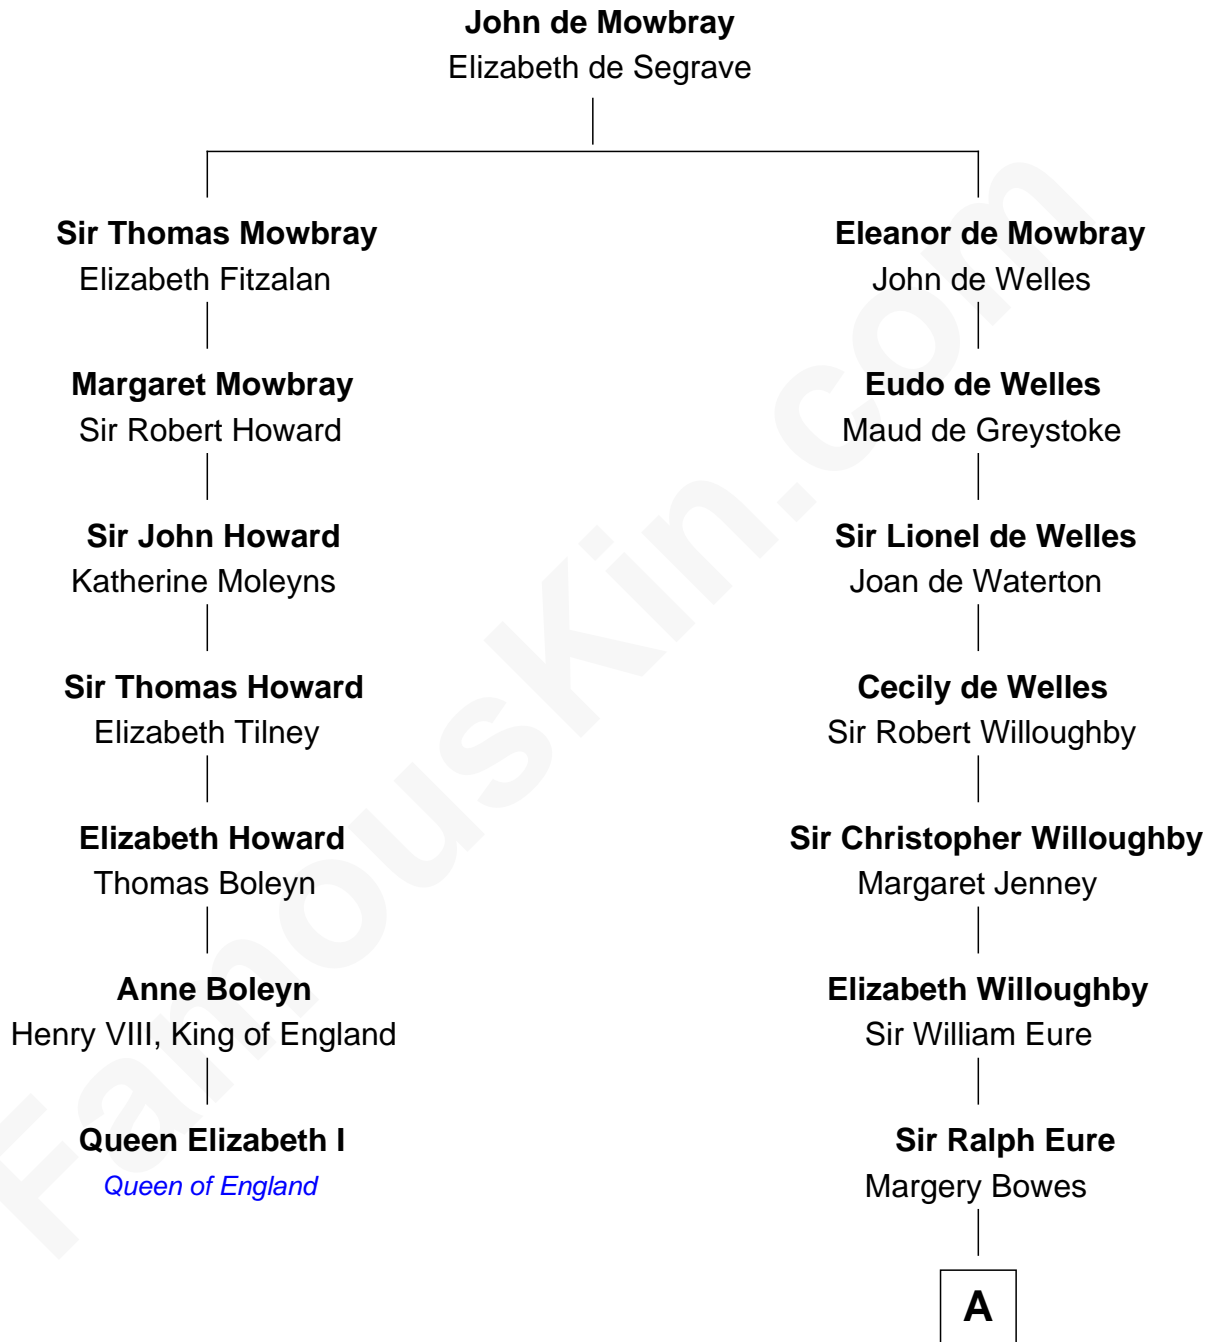

## Relationship Chart of

### Queen Elizabeth I

Queen of England

6th cousin 12 times removed of

**E. C. Segar**  
 Cartoonist (Popeye creator)

**A**

**Anne Eure**

Lancelot Mansfield

**John Mansfield**

Elizabeth - - - - -

**Elizabeth Mansfield**

Rev. John Wilson

**Mary Wilson**

Rev. Samuel Danforth

**Rev. Samuel Danforth**

Hannah Allen

**Samuel Danforth**