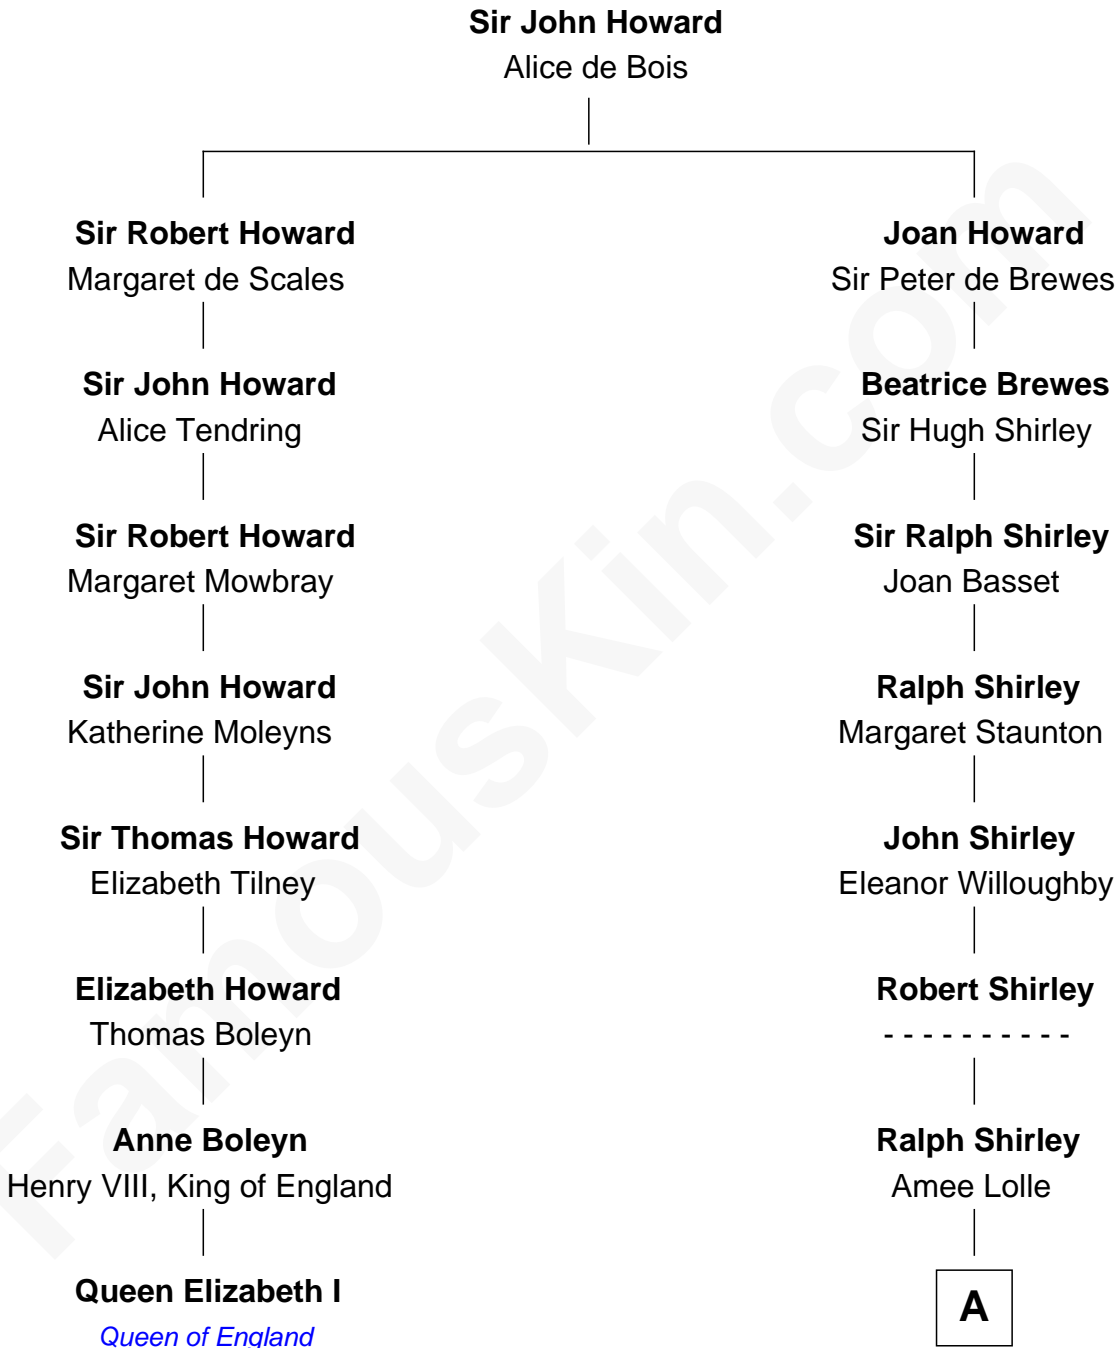

FamousKin.com

Relationship Chart of

Queen Elizabeth I

Queen of England

7th cousin 10 times removed of

William Henry Moore
Co-Founder, U.S. Steel and Nabisco

A

Eleanor Shirley
Nicholas Browne

Sir William Browne
Mary Savage

Percy Browne
Anne Rich

Nathaniel Browne
Eleanor Watts

Nathaniel Browne
Martha Hughes

Nathaniel Browne
Sarah Bacon

Sarah Browne
George Beckwith

George Beckwith
Rachel Marsh

George Beckwith
Mary Bradley

Rachael Arvilla Beckwith
Nathaniel Ford Moore

William Henry Moore

Co-Founder, U.S. Steel and Nabisco