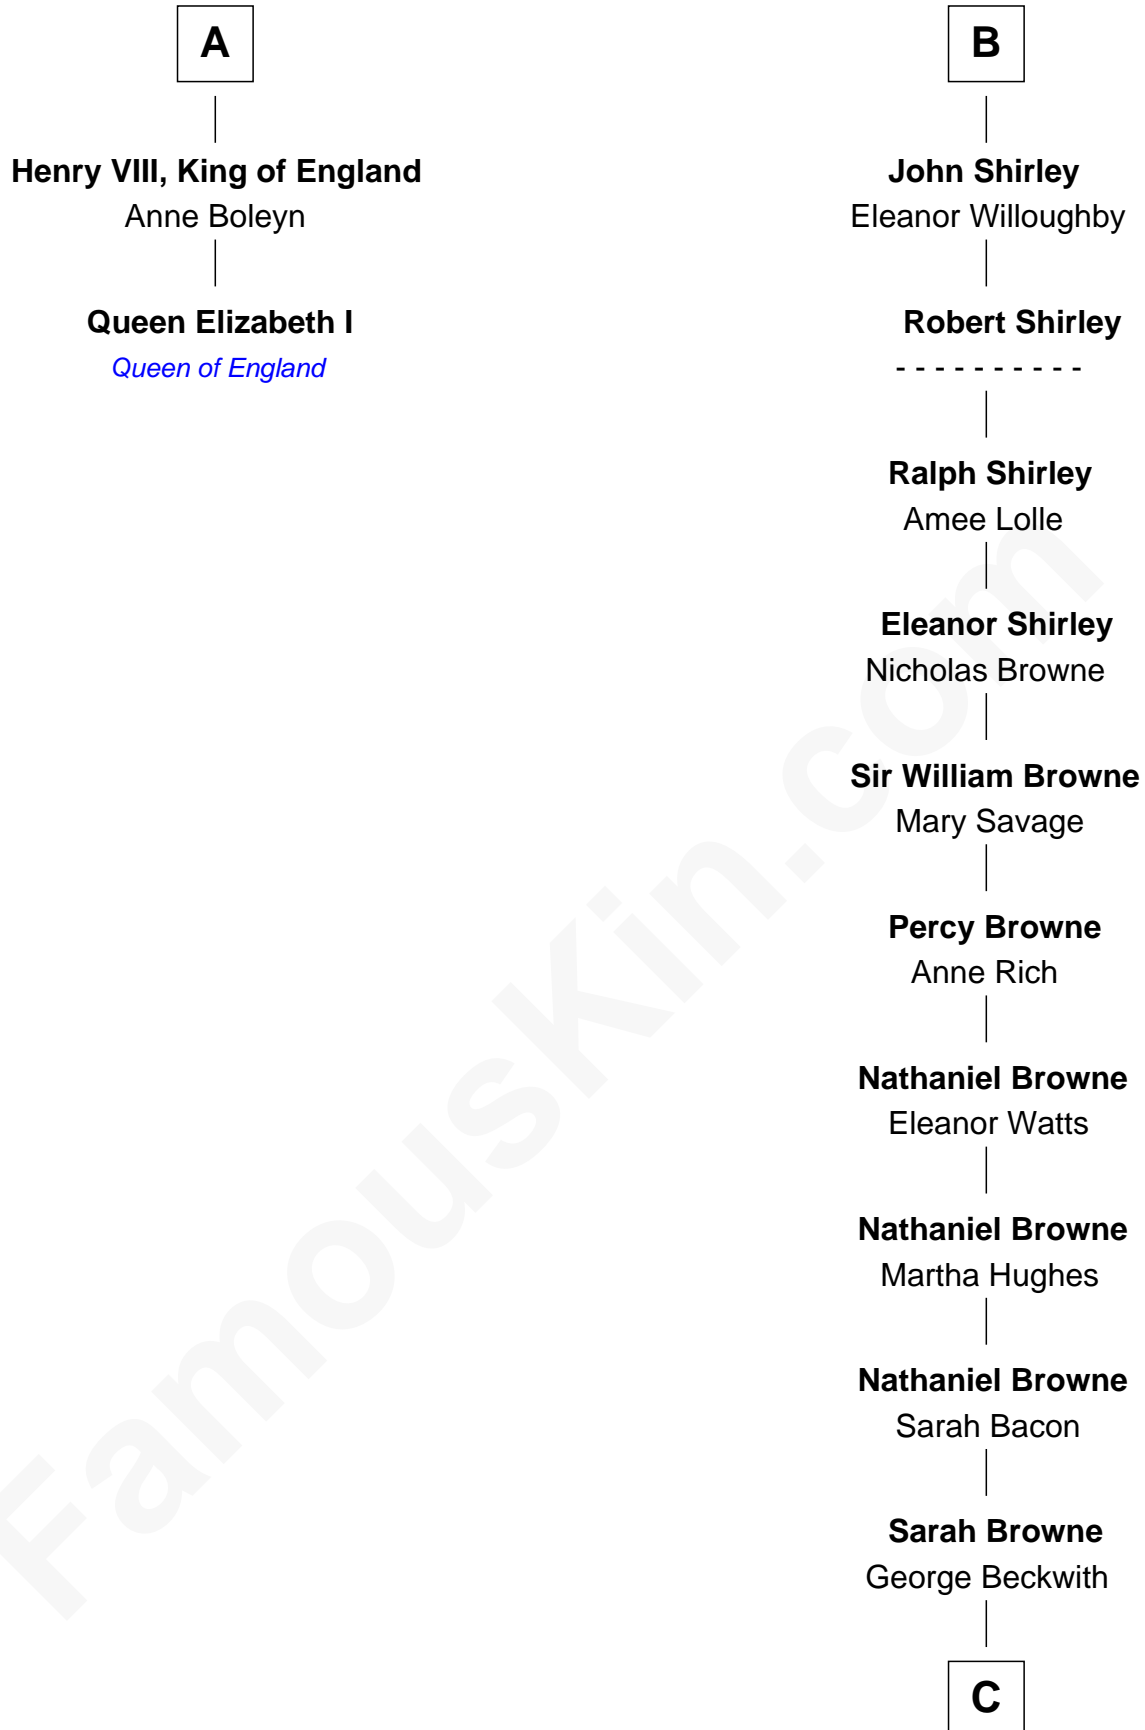

FamousKin.com
Relationship Chart of
Queen Elizabeth I
Queen of England

8th cousin 12 times removed of
William Henry Moore
Co-Founder, U.S. Steel and Nabisco

C

George Beckwith

Rachel Marsh

George Beckwith

Mary Bradley

Rachael Arvilla Beckwith

Nathaniel Ford Moore

William Henry Moore

Co-Founder, U.S. Steel and Nabisco

FamousKin.com