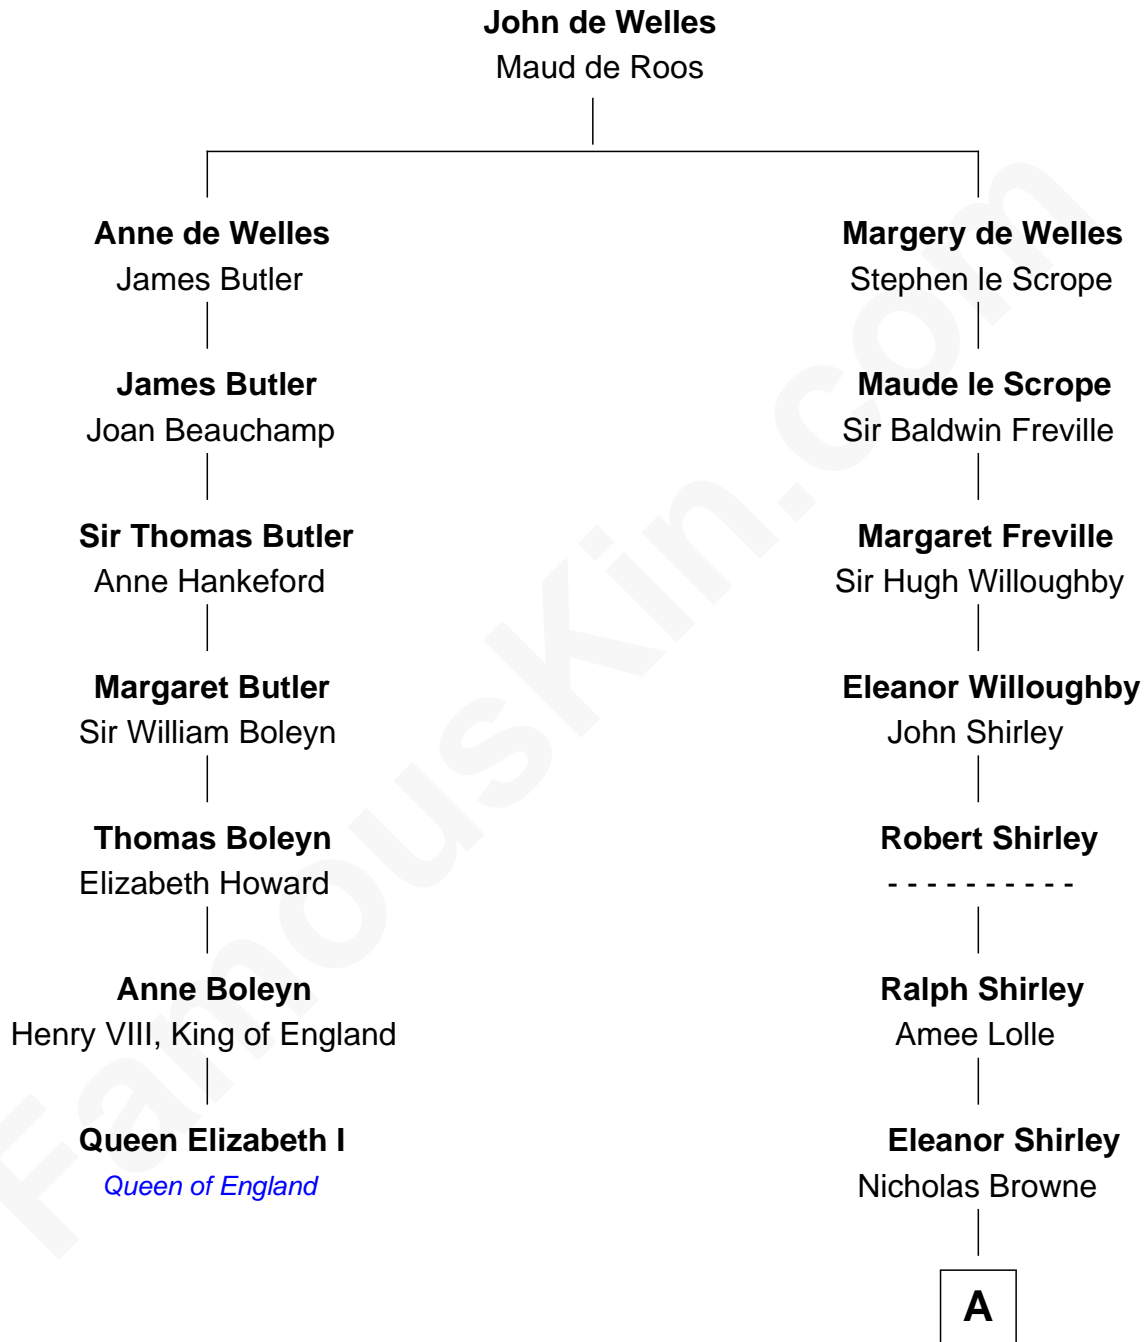

## Relationship Chart of

### Queen Elizabeth I

*Queen of England*

6th cousin 10 times removed of

**William Henry Moore**  
*Co-Founder, U.S. Steel and Nabisco*

**A**

—  
**Sir William Browne**

Mary Savage

—  
**Percy Browne**

Anne Rich

—  
**Nathaniel Browne**

Eleanor Watts

—  
**Nathaniel Browne**

Martha Hughes

—  
**Nathaniel Browne**

Sarah Bacon

—  
**Sarah Browne**

George Beckwith

—  
**George Beckwith**

Rachel Marsh

—  
**George Beckwith**

Mary Bradley

—  
**Rachael Arvilla Beckwith**

Nathaniel Ford Moore

—  
**William Henry Moore**