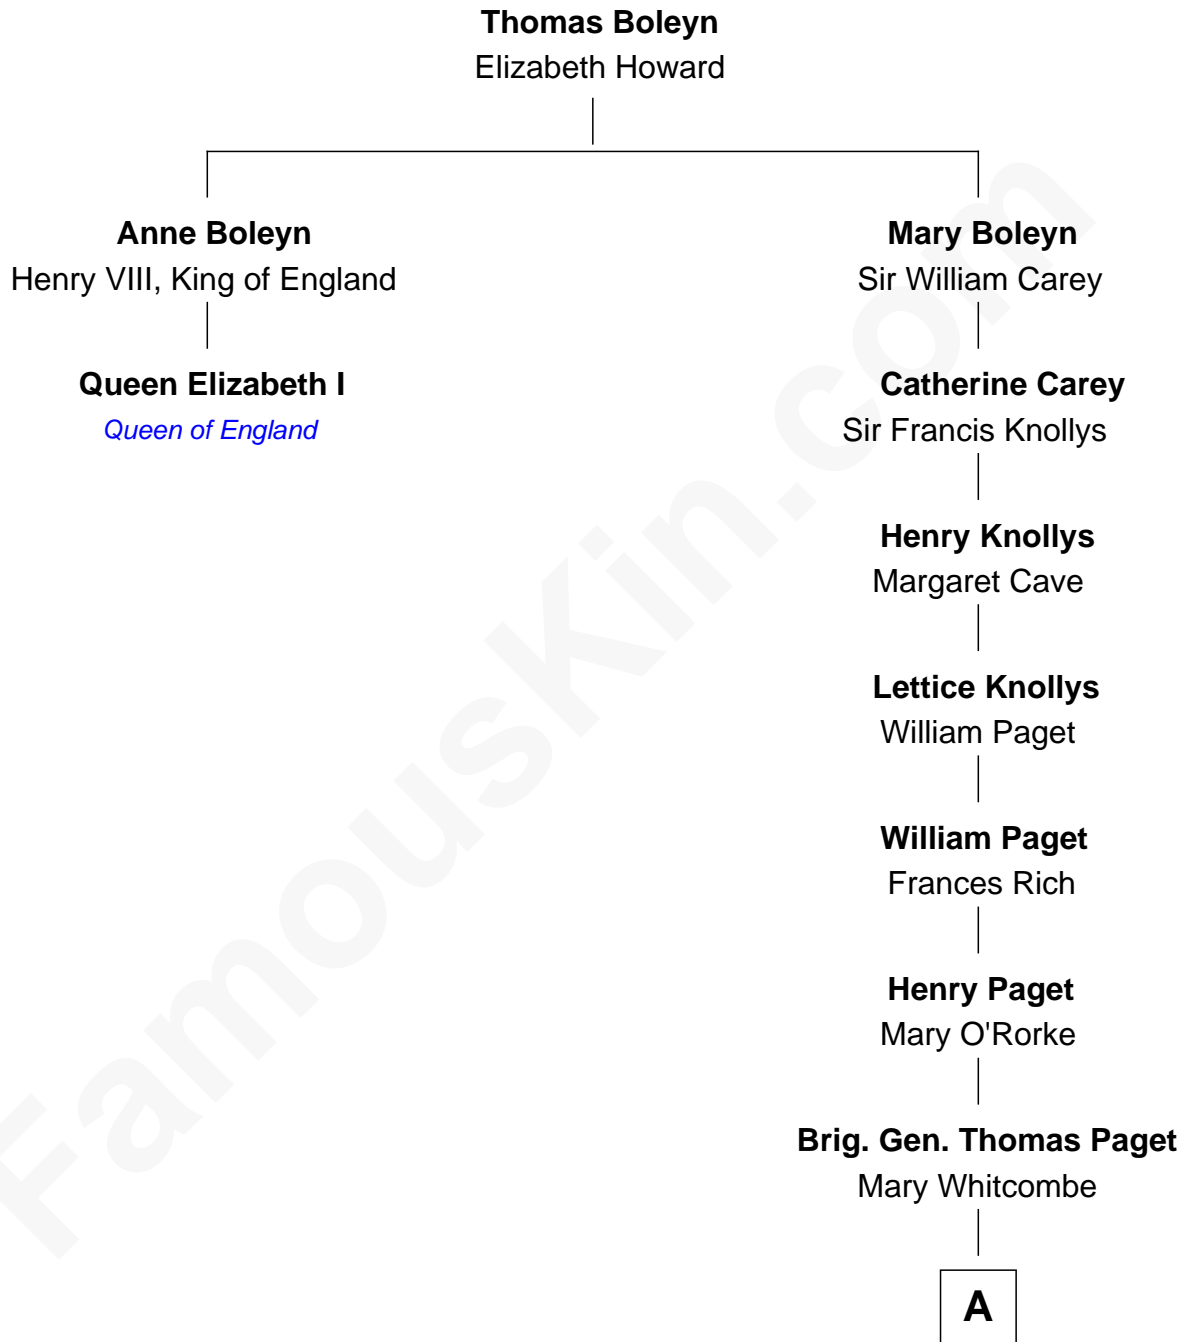

FamousKin.com
Relationship Chart of
Queen Elizabeth I
Queen of England

1st cousin 12 times removed of
Sir Winston Churchill
Prime Minister of the United Kingdom

A

Caroline Paget
Sir Nicholas Bayly

Henry Bayly alias Paget
Jane Champagné

Jane Paget
George Stewart

Jane Stewart
Sir George Spencer-Churchill

Sir John Winston Spencer-Churchill
Frances Anne Emily Vane

Randolph Henry Spencer-Churchill
Jeanette Jerome

Sir Winston Churchill
Prime Minister of the United Kingdom