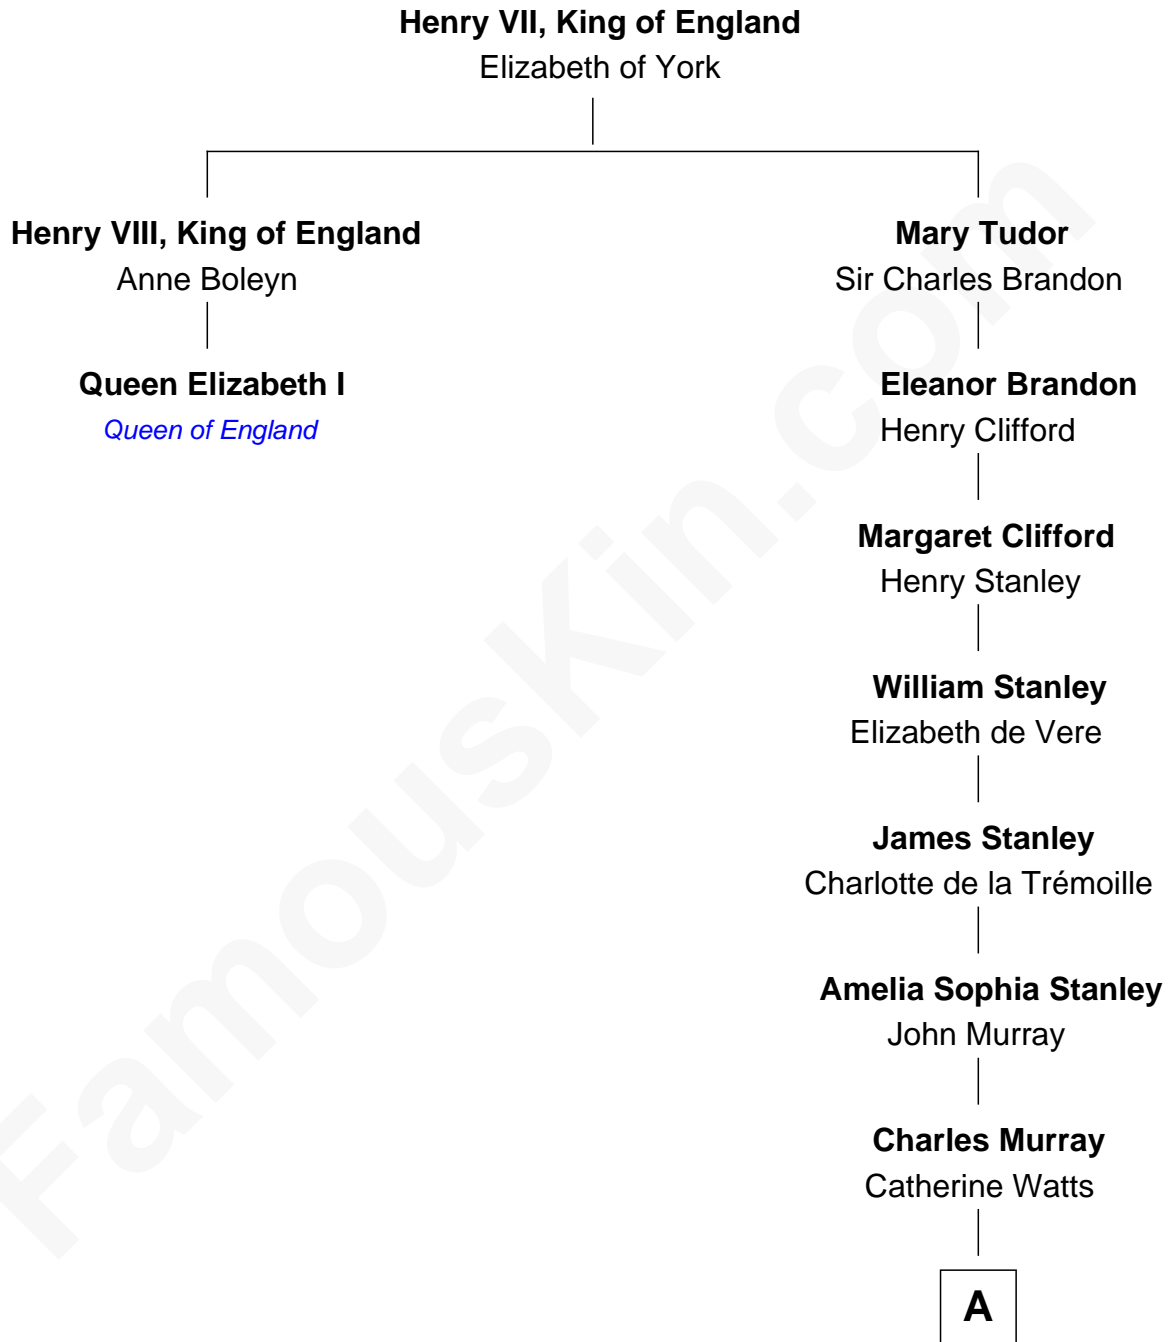

FamousKin.com
Relationship Chart of
Queen Elizabeth I
Queen of England

1st cousin 13 times removed of
Sir Winston Churchill
Prime Minister of the United Kingdom

A

Anne Murray
John Cochrane

Catherine Cochrane
Alexander Stewart

Sir John Stewart
Anne Dashwood

Susan Stewart
George Spencer

Sir George Spencer-Churchill
Jane Stewart

Sir John Winston Spencer-Churchill
Frances Anne Emily Vane

Randolph Henry Spencer-Churchill
Jeanette Jerome