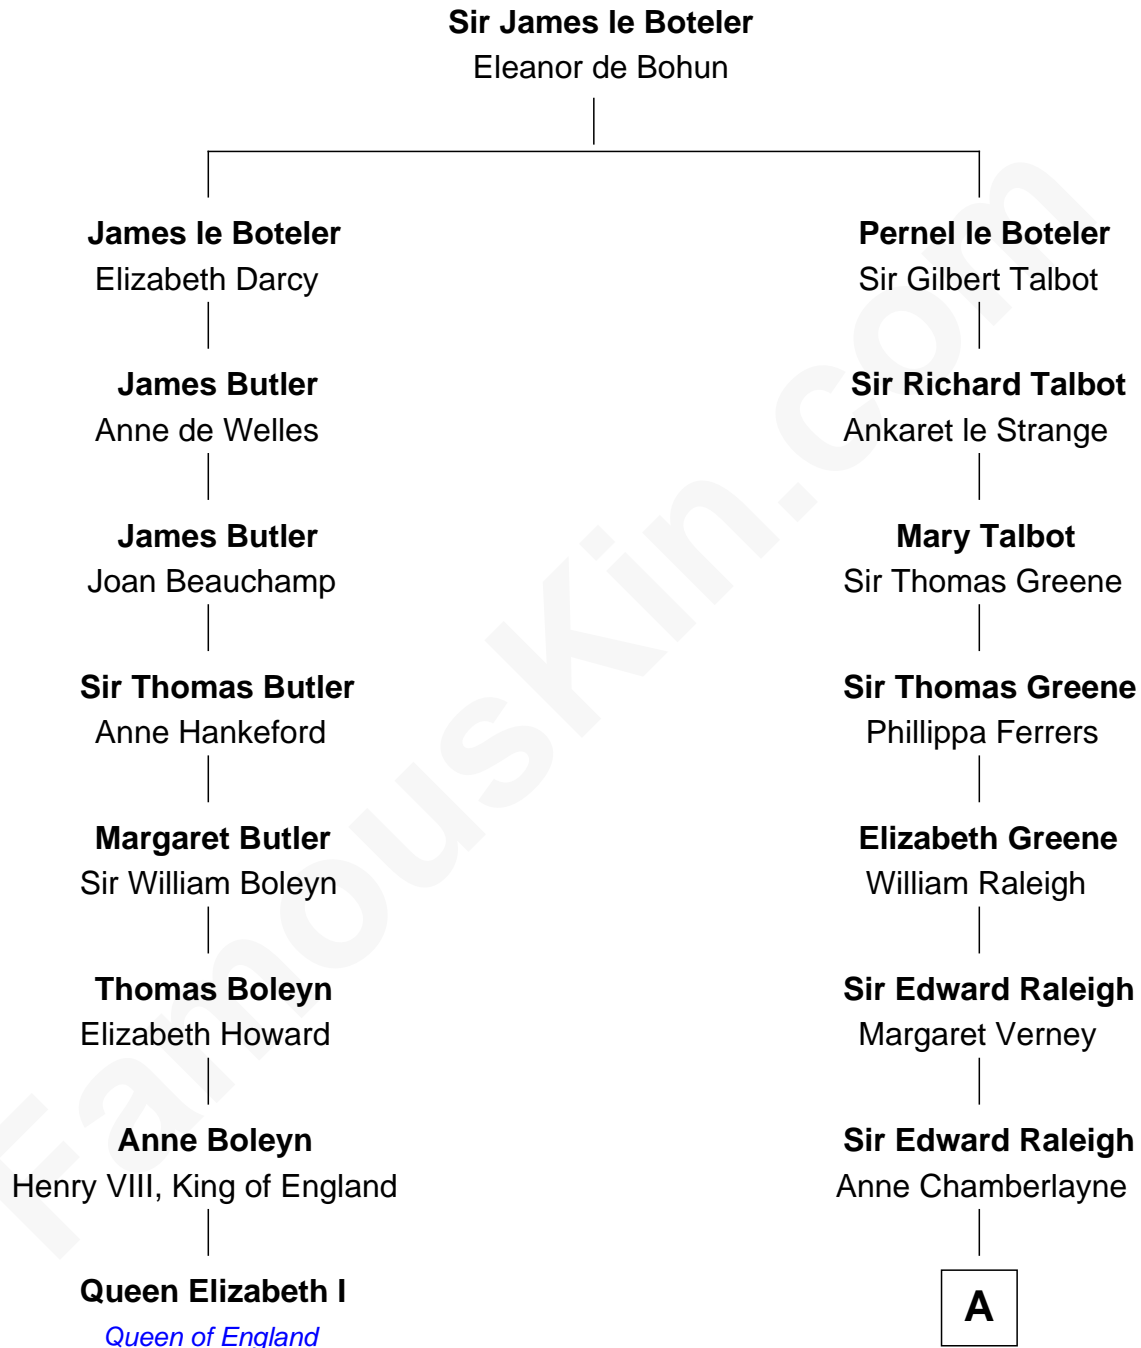

FamousKin.com
Relationship Chart of
Queen Elizabeth I
Queen of England

7th cousin 14 times removed of
DuBose Heyward
Author of Porgy (Porgy & Bess)

A

Bridget Raleigh

Sir John Cope

Elizabeth Cope

John Dryden

Thomas Savage

Mehitabel Phillips

Thomas Savage

Elizabeth Fowle

Col. Thomas Savage

Mary Elliott Butler

Elizabeth Savage

Thomas Heyward