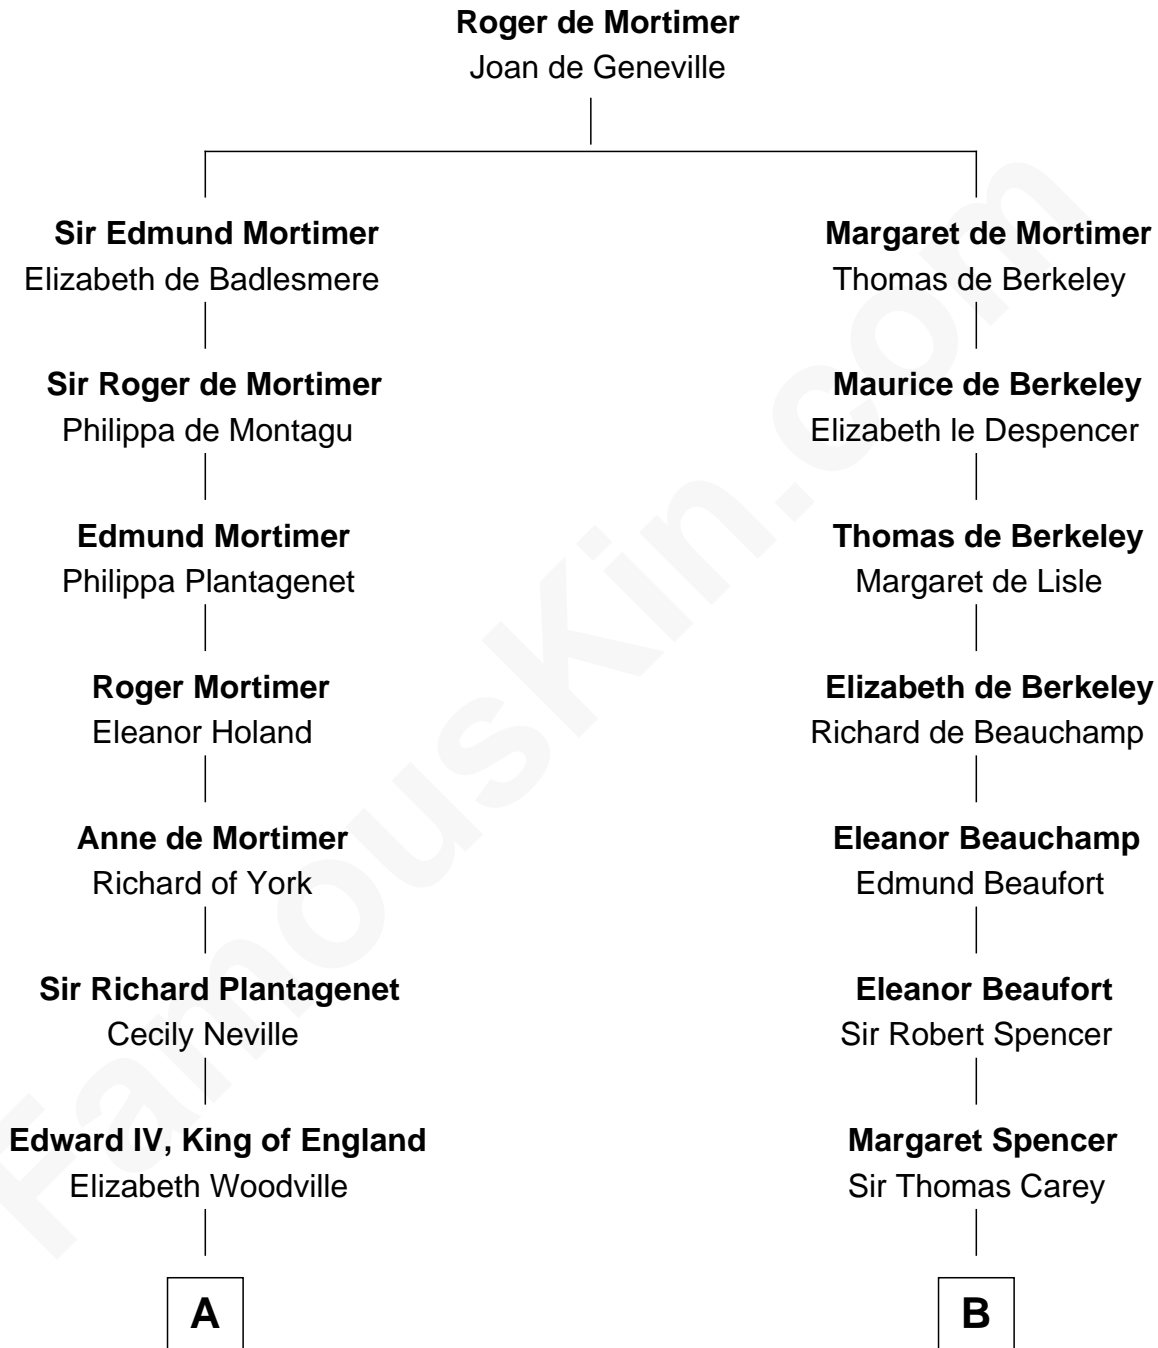

**FamousKin.com**  
**Relationship Chart of**  
**Queen Elizabeth I**  
*Queen of England*

9th cousin 10 times removed of

**John D. Rockefeller**  
*Founder of the Standard Oil Company*

**C**

—  
**Lucy Avery**

Godfrey Lewis Rockefeller

—  
**William Avery Rockefeller**

Eliza Davison

—  
**John D. Rockefeller**

*Founder of the Standard Oil Company*

FamousKin.com