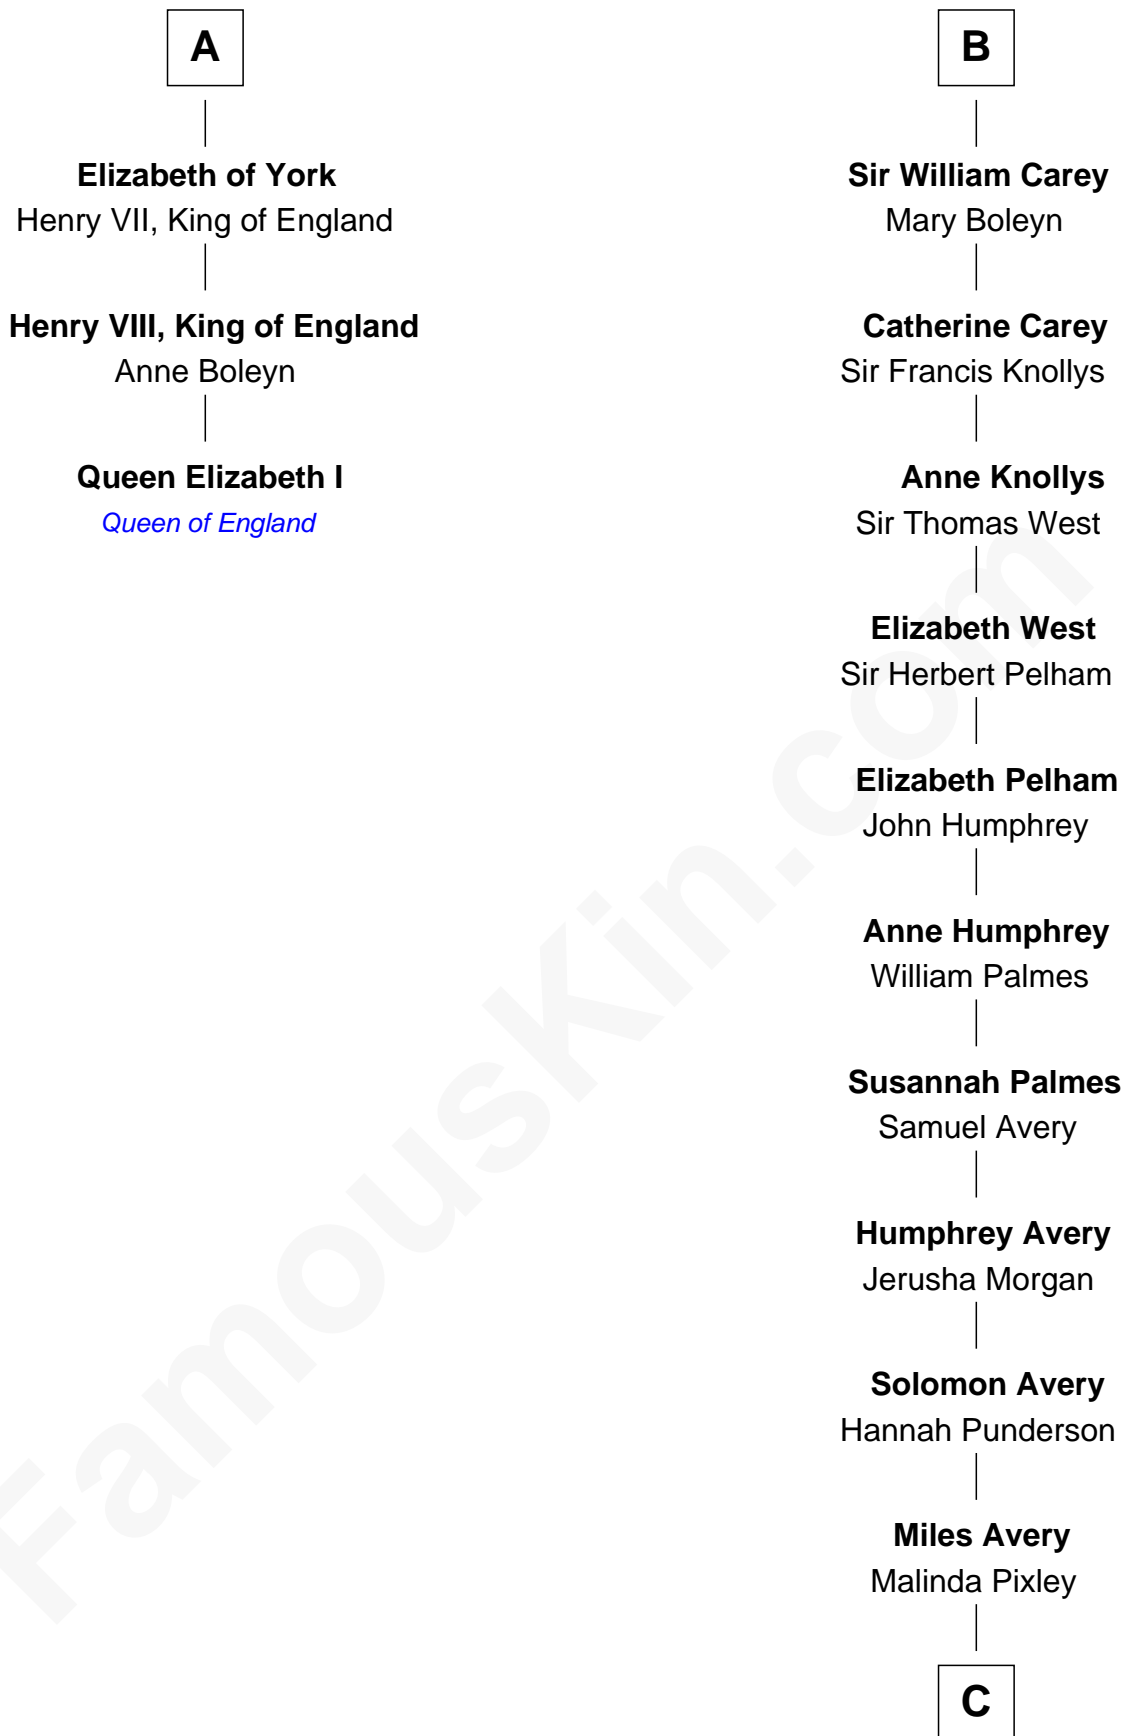

**FamousKin.com**  
**Relationship Chart of**  
**Queen Elizabeth I**  
*Queen of England*

9th cousin 10 times removed of

**John D. Rockefeller**  
*Founder of the Standard Oil Company*

**C**

—  
**Lucy Avery**

Godfrey Lewis Rockefeller

—  
**William Avery Rockefeller**

Eliza Davison

—  
**John D. Rockefeller**

*Founder of the Standard Oil Company*

FamousKin.com